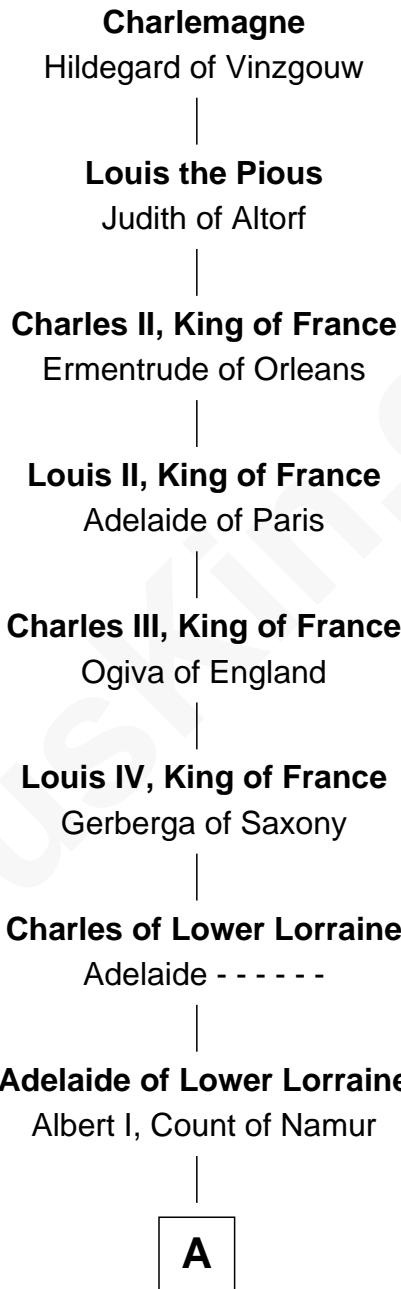

# FamousKin.com Relationship Chart of

**Timothy Hutton**

*TV and Movie Actor*

40th Great-grandson of

**Charlemagne**

*King of the Franks*

**A**

**Albert II, Count of Namur**  
Regelinde of Lower Lorraine

**Albert III, Count of Namur**  
Ida of Saxony

**Godfrey, Count of Namur**  
Sybil of Chateau-Porcien

Probable

**Elizabeth of Namur**  
Gervais, Count of Rethel

**Miliscent of Rethel**  
Richard de Camville

**William de Camville**  
Auberée de Marmion

**William de Camville**  
Iseuda - - - - -

**Thomas de Camville**  
Agnes - - - - -

**Felicia de Camville**  
Philip Durvassal

**Thomas Durvassal**  
Margery - - - - -

**B**

**B**

**Margery Durvassal**

William de la Spine

**William de la Spine**

Alice de Bruley

**Sir Guy de la Spine**

Katherine - - - - -