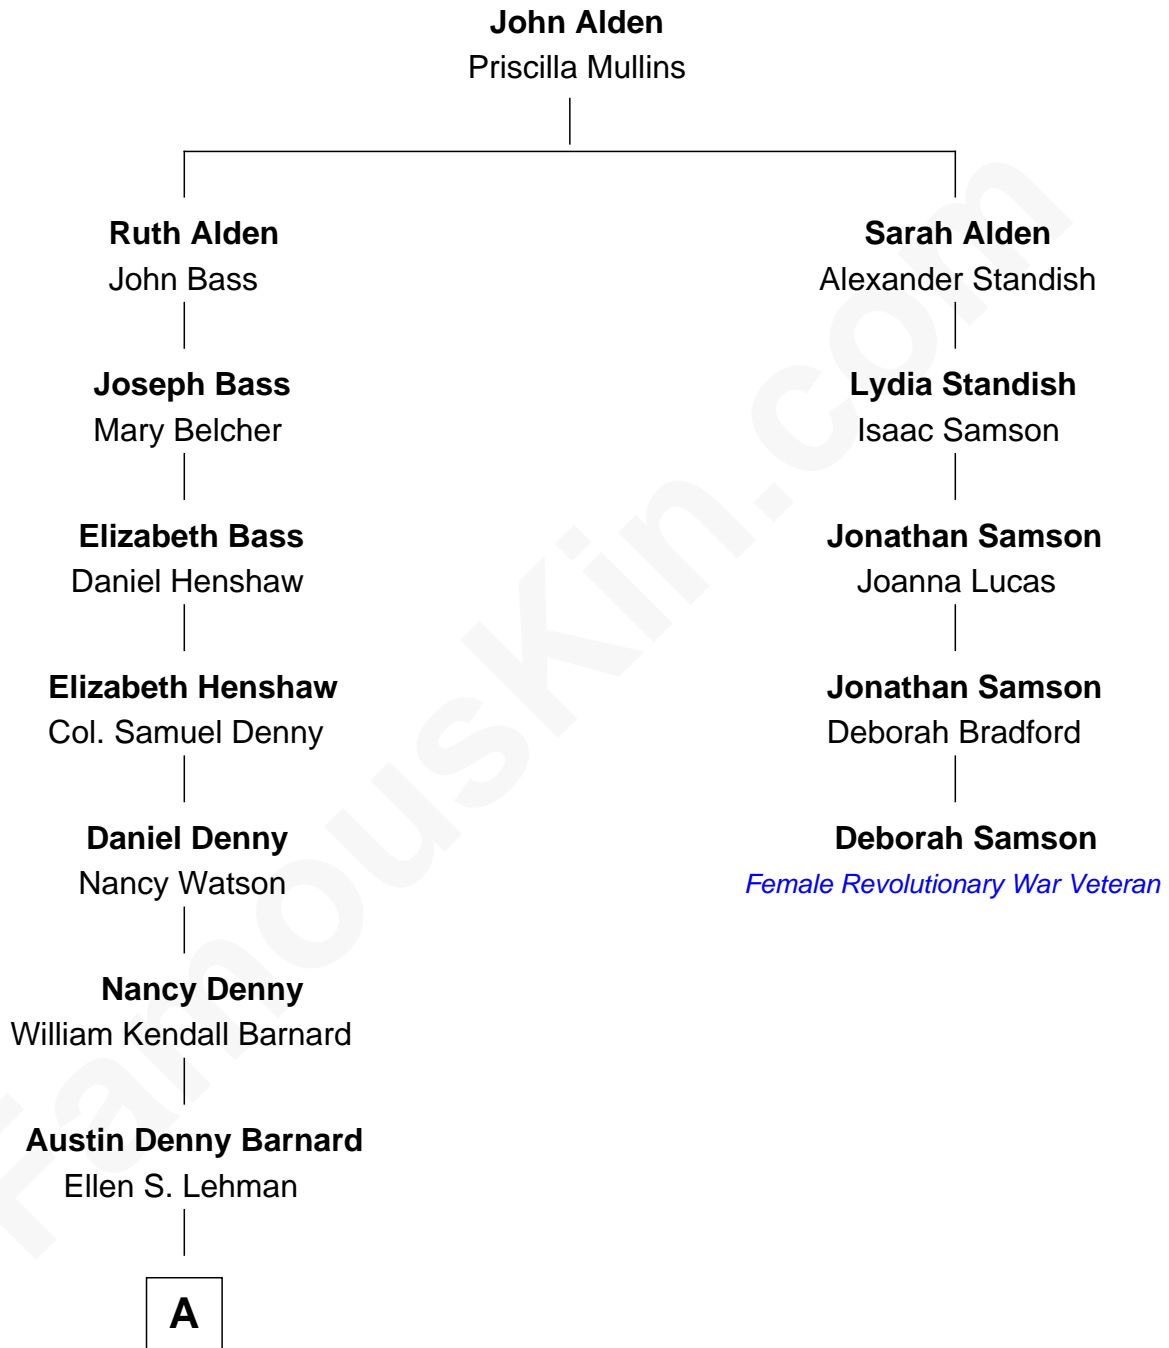

## Relationship Chart of

**Timothy Hutton**

*TV and Movie Actor*

4th cousin 6 times removed of

**Deborah Samson**

*Female Revolutionary War Veteran*

**A**

—  
**Maryline Barnard**  
Arthur French Poole

—  
**Arthur Barnard Poole**  
Helen Noyes Burdick

—  
**Maryline Barnard Poole**  
Dana James Hutton

—  
**Timothy Hutton**  
*TV and Movie Actor*