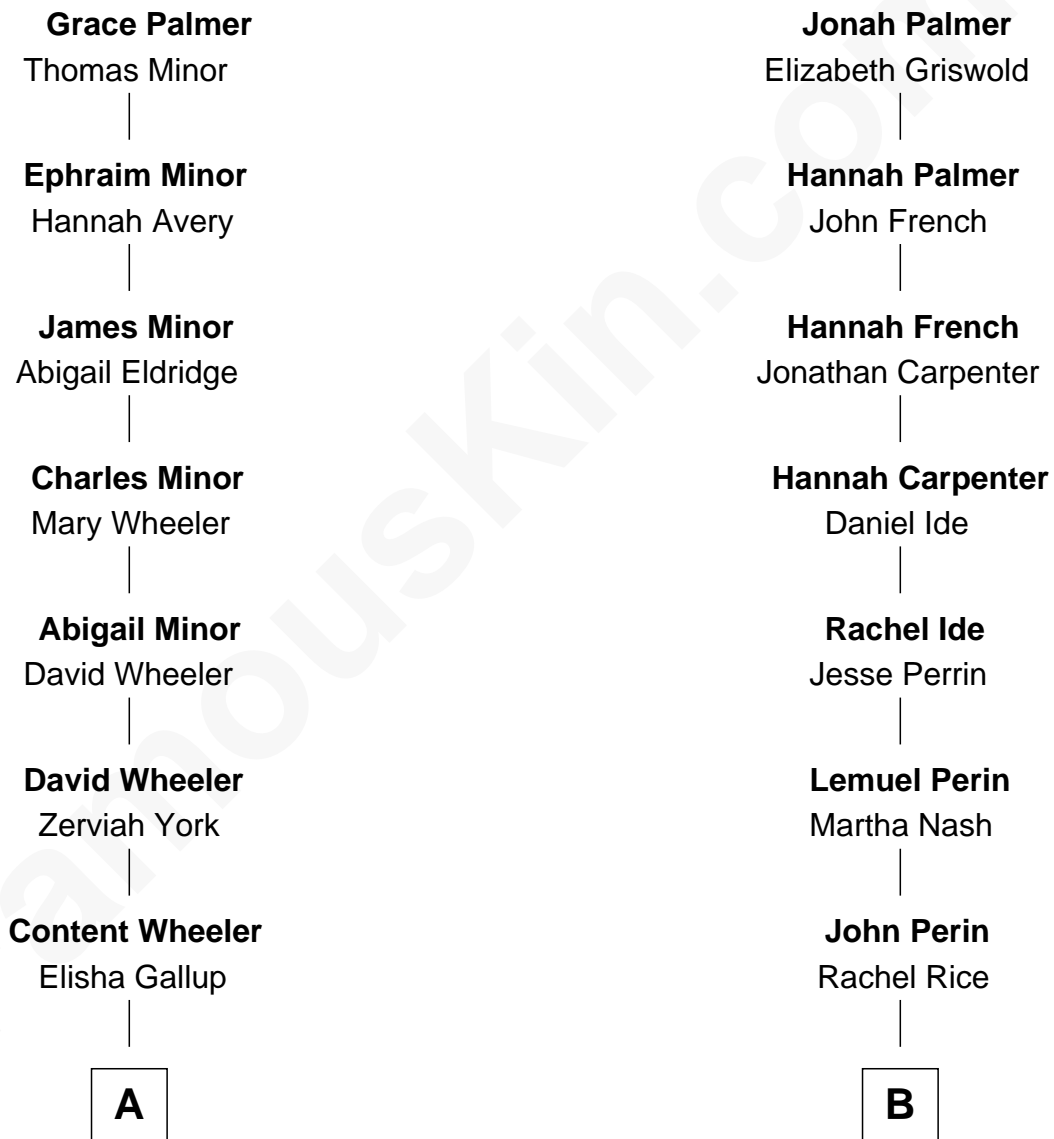

FamousKin.com Relationship Chart of

Timothy Hutton

TV and Movie Actor

12th cousin of

Tim Robbins

TV and Movie Actor

Walter Palmer

A