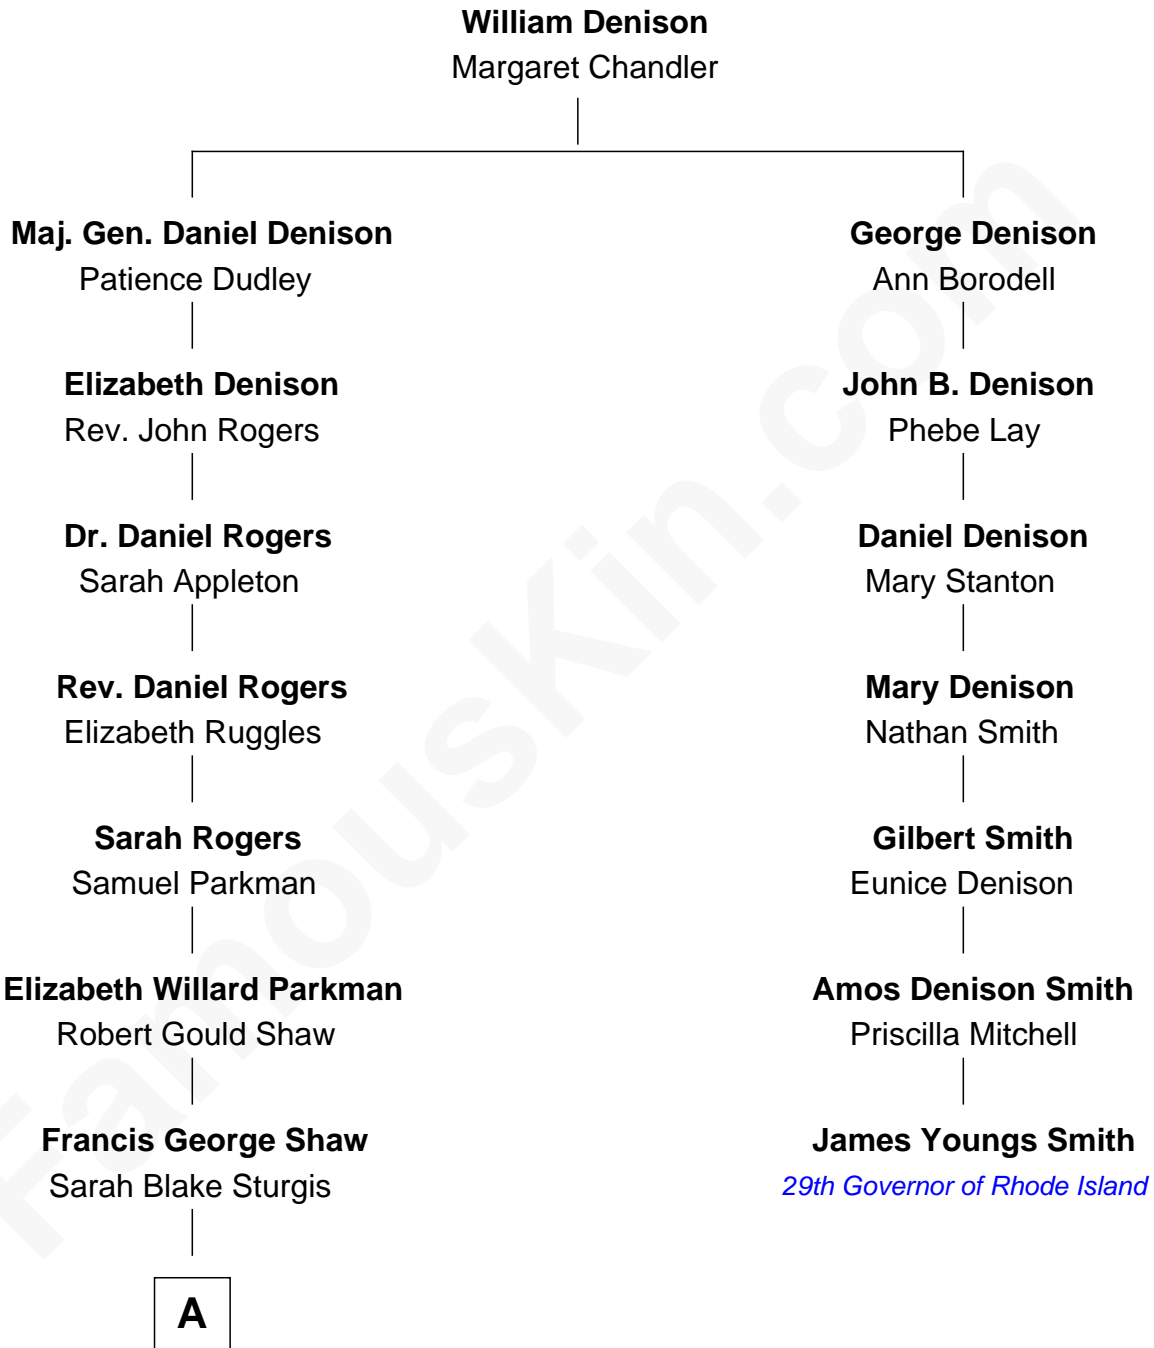

# FamousKin.com Relationship Chart of

**Kyra Sedgwick**

*TV and Movie Actress*

6th cousin 5 times removed of

**James Youngs Smith**

*29th Governor of Rhode Island*

**A**

—  
**Susanna Shaw**

Robert Bowne Minturn

—  
**Sarah May Minturn**

Henry Dwight Sedgwick

—  
**Robert Minturn Sedgwick**

Helen Peabody

—  
**Henry Dwight Sedgwick**

Patricia Ann Rosenwald

—  
**Kyra Sedgwick**

*TV and Movie Actress*