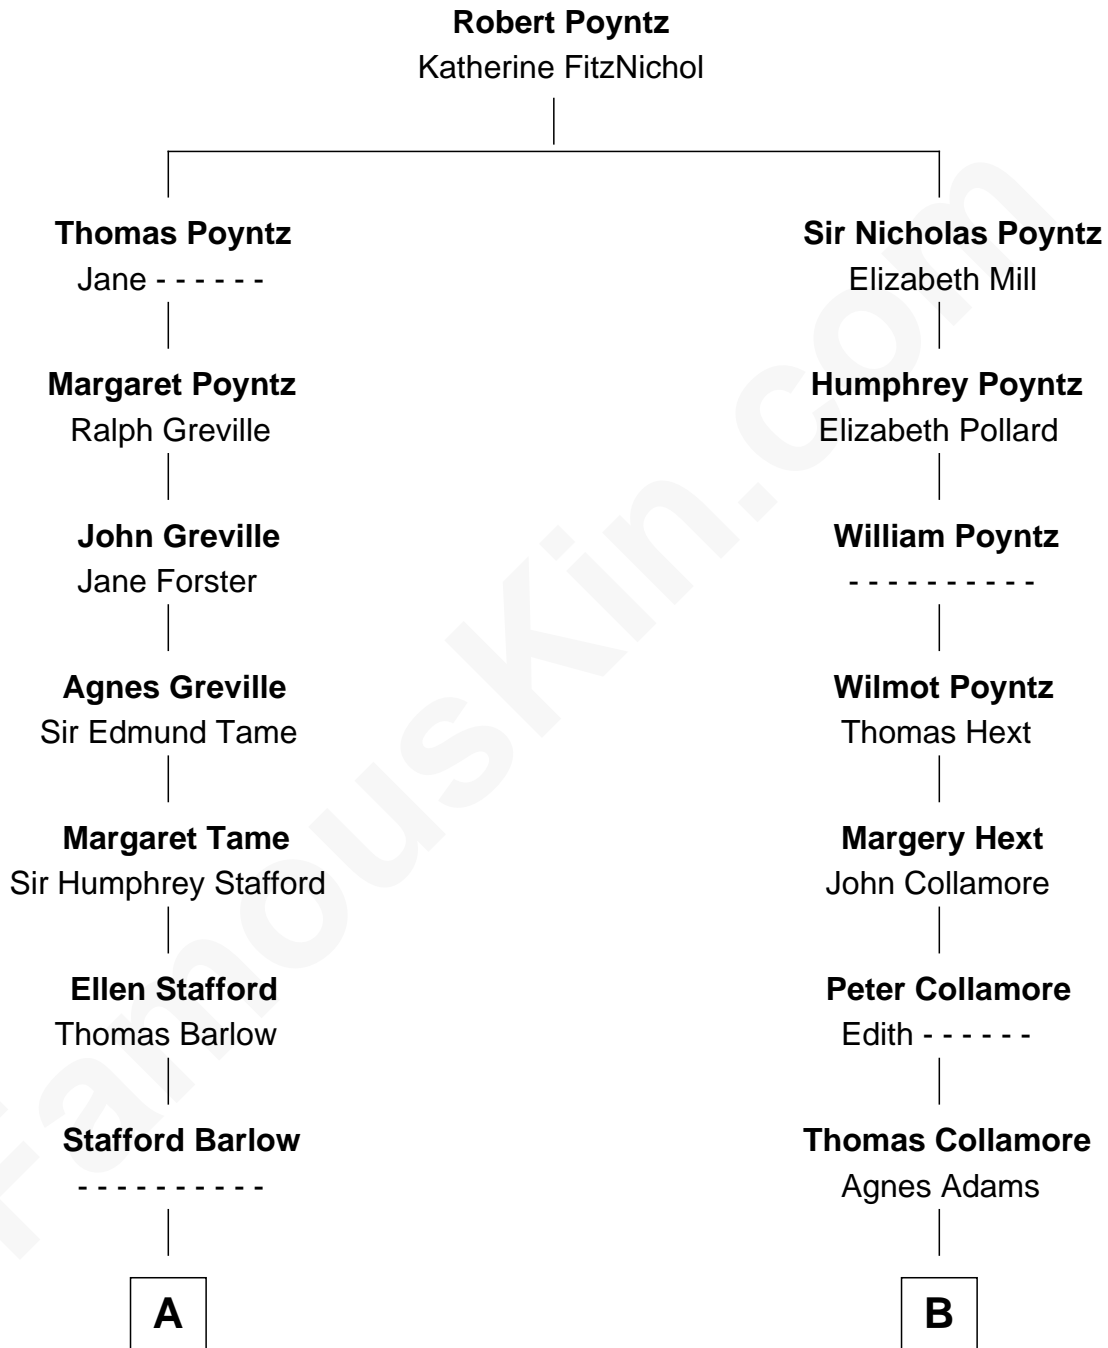

FamousKin.com

Relationship Chart of

Kyra Sedgwick

TV and Movie Actress

15th cousin 3 times removed of

Owen Brewster

54th Governor of Maine

C

Henry Dwight Sedgwick

Patricia Ann Rosenwald

Kyra Sedgwick

TV and Movie Actress

FamousKin.com