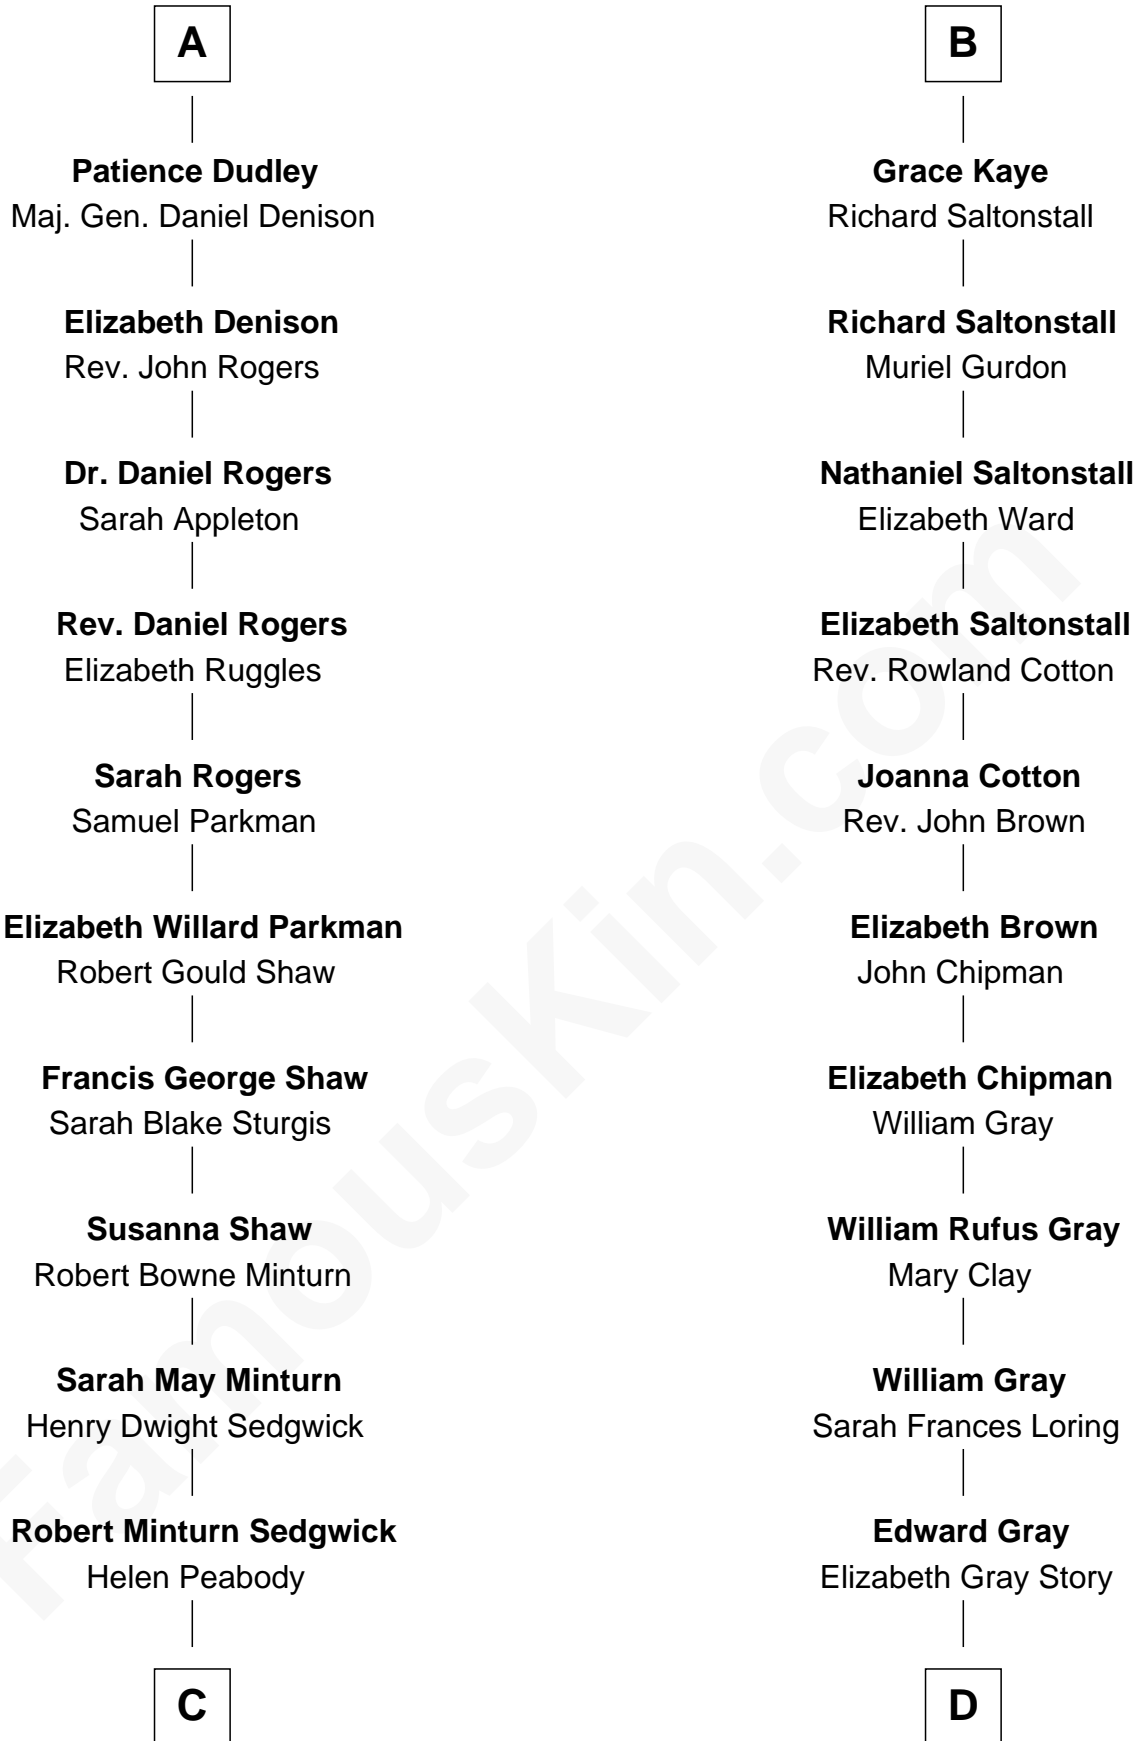

# FamousKin.com Relationship Chart of

**Kyra Sedgwick**

*TV and Movie Actress*

18th cousin 1 time removed of

**Story Musgrave**

*NASA Astronaut*

**Sir John Berkeley**  
Elizabeth Betteshorne

**Elizabeth Berkeley**  
Sir John Sutton

**Sir Edmund Sutton**  
Joyce Tiptoft

**Sir Edward Sutton**  
Cecily Willoughby

**Sir John Sutton**  
Cecily Grey

**Sir Henry Dudley**  
----- Ashton

Probable

**Roger Dudley**  
Susanna Thorne

**Gov. Thomas Dudley**  
Dorothy York

**A**

**Eleanor Berkeley**  
Sir Richard Poynings

**Eleanor Poynings**  
Sir Henry Percy

**Margaret Percy**  
Sir William Gascoigne

**Dorothy Gascoigne**  
Sir Ninian Markenfield

**Alice Markenfield**  
Sir Robert Mauleverer

**Dorothy Mauleverer**  
John Kaye

**Robert Kaye**  
Anne Flower

**B**

FamousKin.com