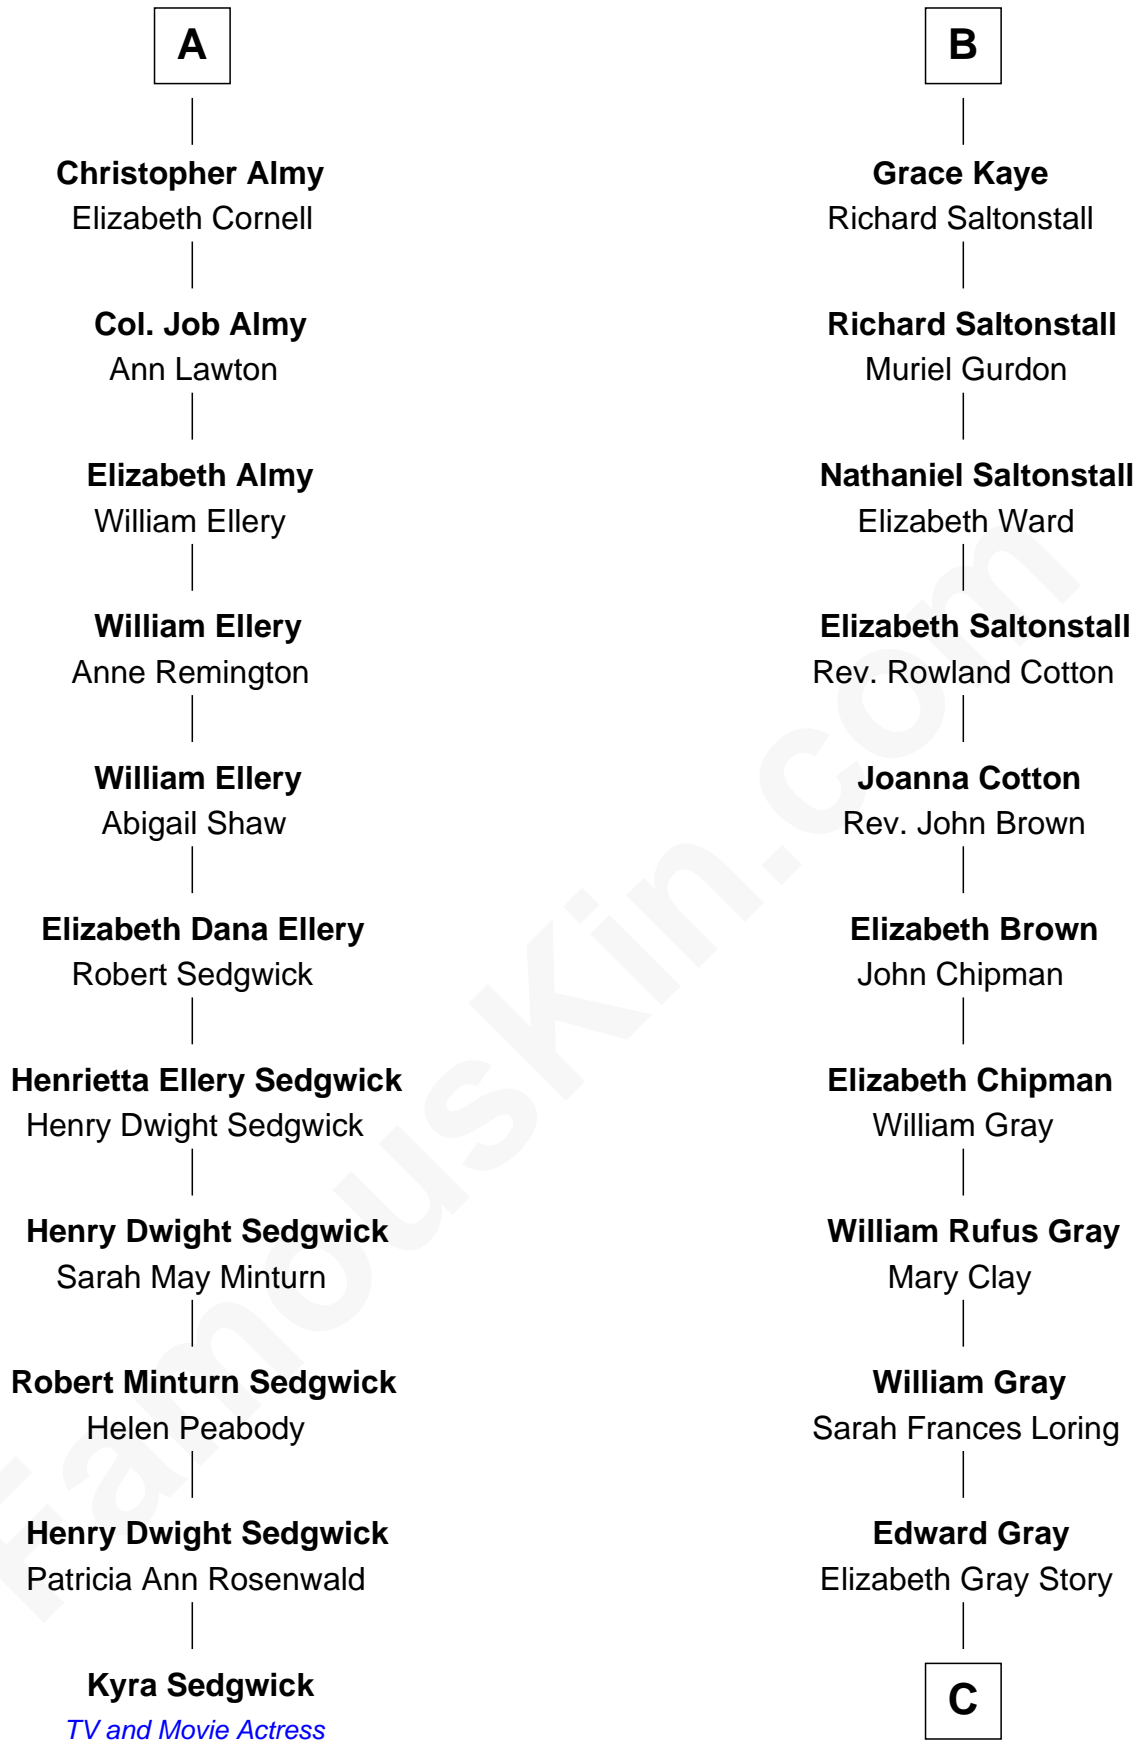

FamousKin.com Relationship Chart of

Kyra Sedgwick

TV and Movie Actress

17th cousin 2 times removed of

Story Musgrave

NASA Astronaut

Sir Thomas Aylesbury

Katherine Pabenham

Eleanor Aylesbury
Sir Humphrey Stafford

Humphrey Stafford
Katherine Fray

Sir Humphrey Stafford
Margaret Fogge

Sir Humphrey Stafford
Margaret Tame

Ellen Stafford
Thomas Barlow

Stafford Barlow

Audrey Barlow
William Almy

A

Isabel Aylesbury
Sir Thomas Chaworth

Elizabeth Chaworth
Sir William FitzWilliam

Isabel FitzWilliam
Richard Wentworth

Matthew Wentworth
Elizabeth Woodruffe

Beatrice Wentworth
Arthur Kaye

John Kaye
Dorothy Mauleverer

Robert Kaye
Anne Flower

B

C

Marguerite Gray
John Butler Swann

Marguerite Swann
Percy Musgrave

Story Musgrave
NASA Astronaut

FamousKin.com