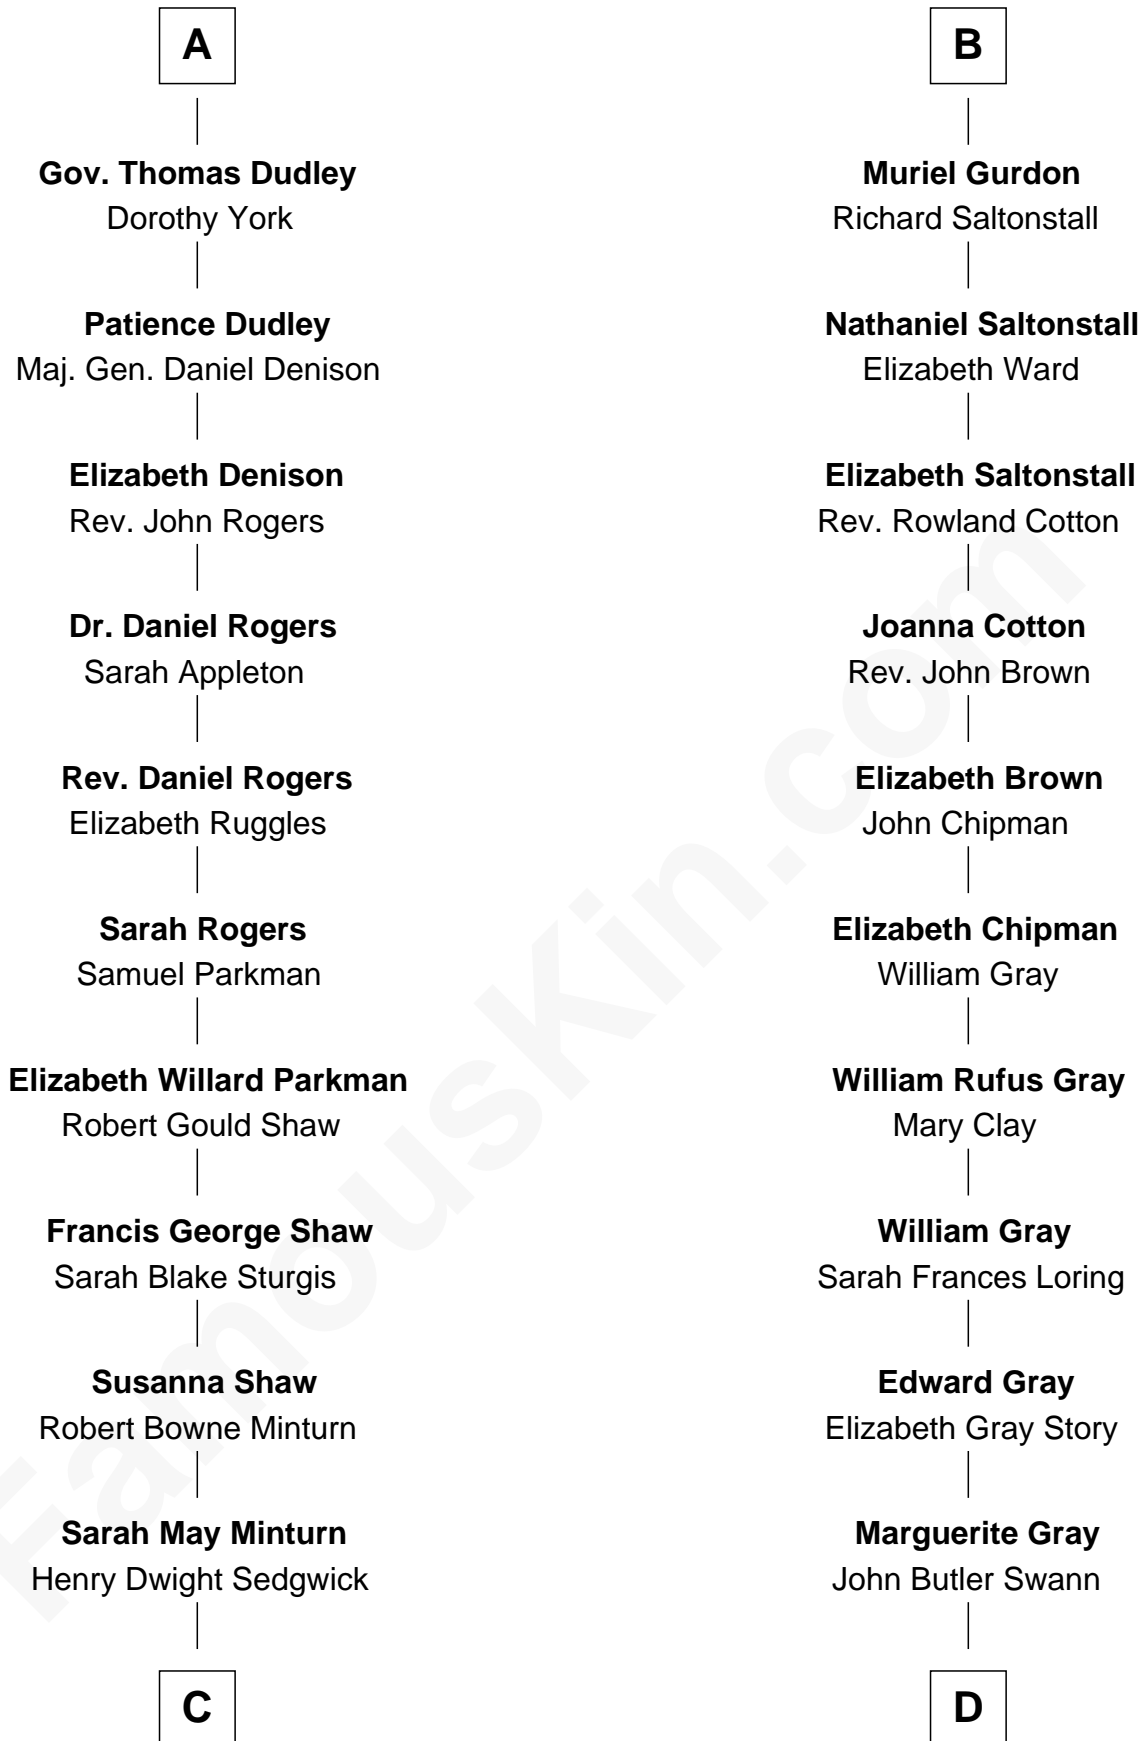

FamousKin.com Relationship Chart of

Kyra Sedgwick

TV and Movie Actress

18th cousin 1 time removed of

Story Musgrave

NASA Astronaut

Sir Reynold Grey

Margaret de Ros

Margaret Grey
Sir William Bonville

William Bonville
Elizabeth Harington

William Bonville
Katherine Neville

Cecily Bonville
Thomas Grey

Cecily Grey
Sir John Sutton

Sir Henry Dudley
----- Ashton

Probable

Roger Dudley
Susanna Thorne

A

Sir John Grey
Constance de Holand

Alice Grey
Sir William Knyvet

Sir Edmund Knyvet
Eleanor Tyrrel

Edmund Knyvet
Jane Bouchier

John Knyvet
Agnes Harcourt

Abigail Knyvet
Martin Sedley

Muriel Sedley
Brampton Gurdon

B

FamousKin.com