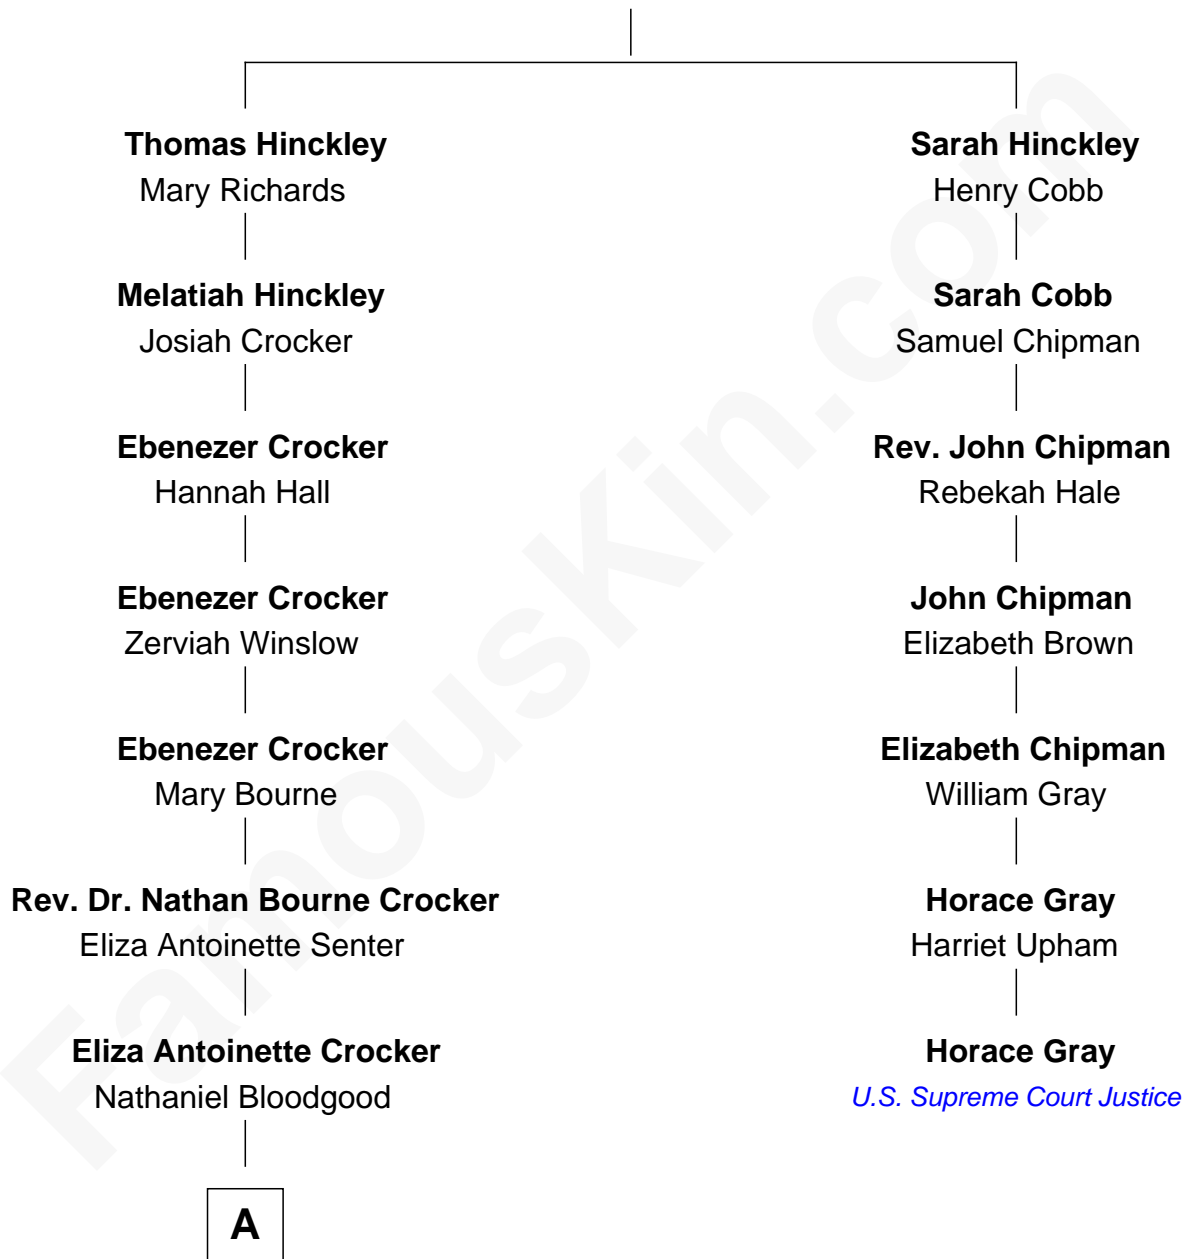

FamousKin.com Relationship Chart of

Kyra Sedgwick

TV and Movie Actress

6th cousin 5 times removed of

Horace Gray

U.S. Supreme Court Justice

Samuel Hinckley

Sarah Soole

A

—
Helen Bloodgood

Francis Peabody

—
Fannie Peabody

Rev. Dr. Endicott Peabody

—
Helen Peabody

Robert Minturn Sedgwick

—
Henry Dwight Sedgwick

Patricia Ann Rosenwald

—
Kyra Sedgwick

TV and Movie Actress