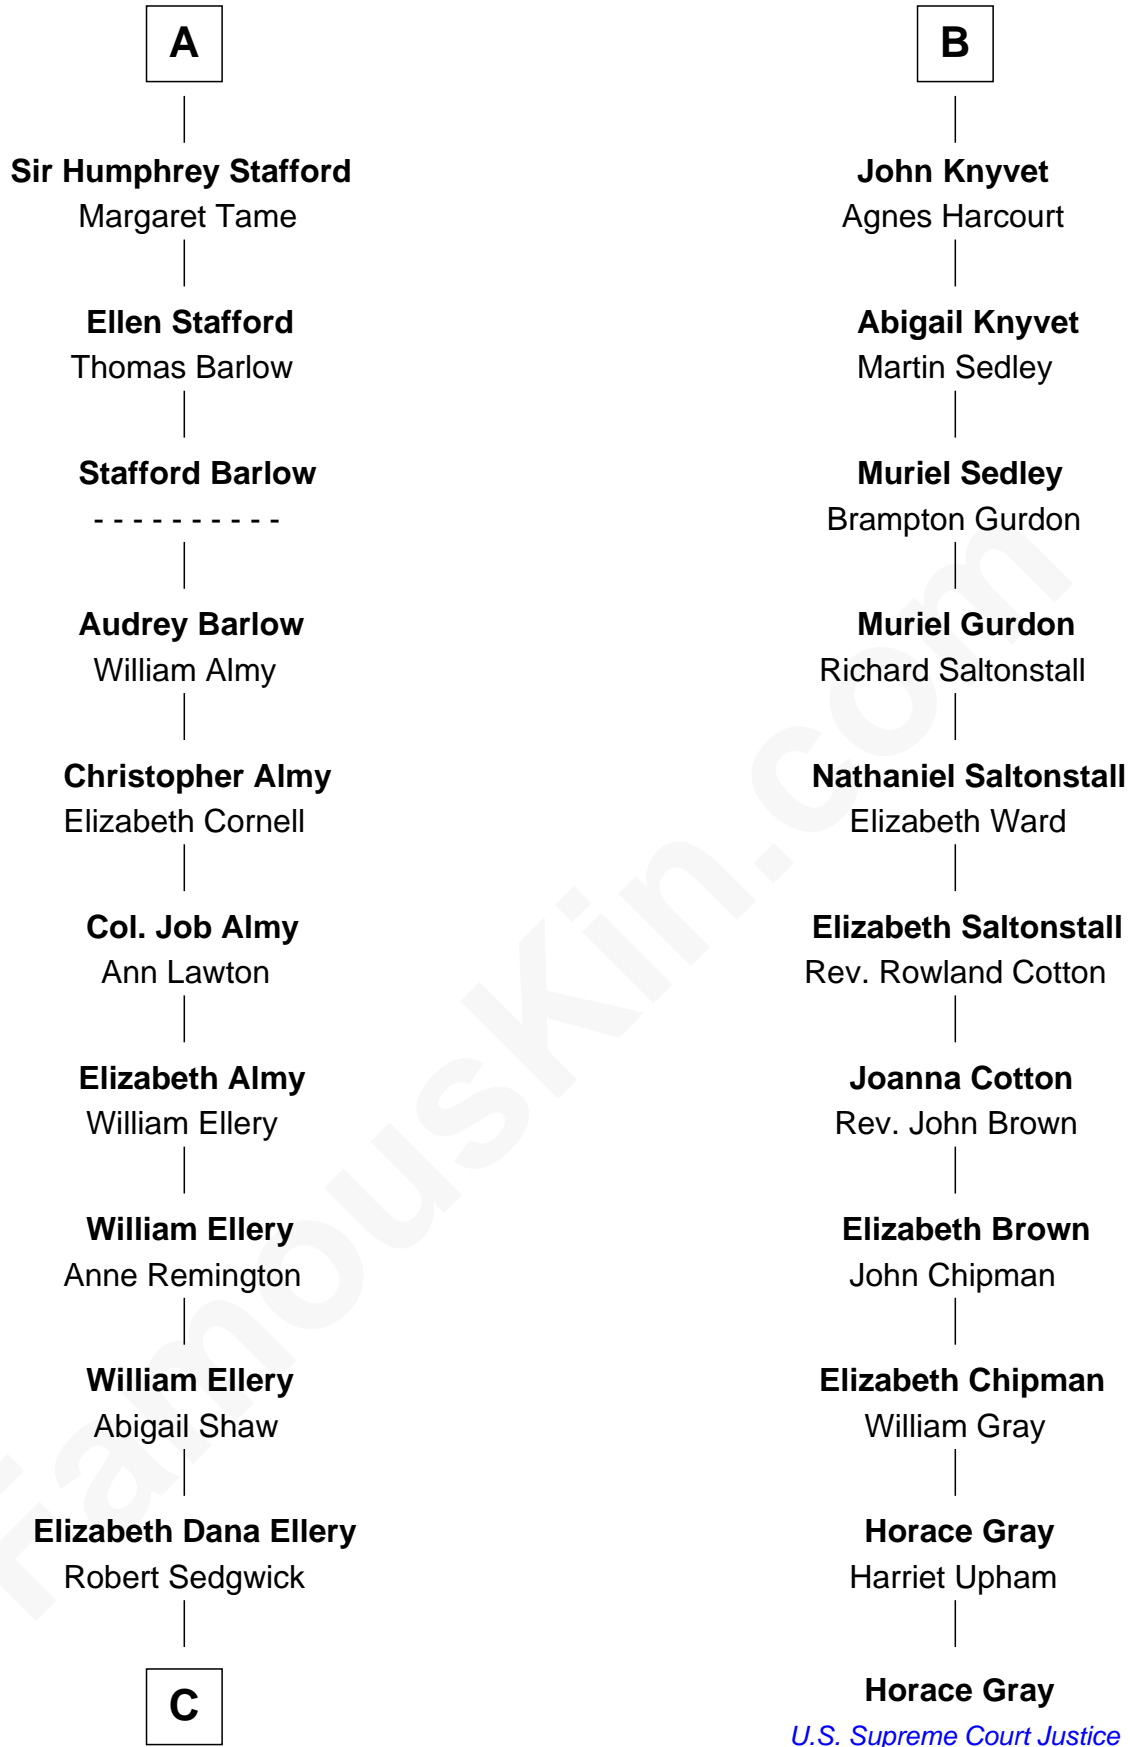

FamousKin.com

Relationship Chart of

Kyra Sedgwick

TV and Movie Actress

17th cousin 4 times removed of

Horace Gray

U.S. Supreme Court Justice

C

—
Henrietta Ellery Sedgwick

Henry Dwight Sedgwick

—
Henry Dwight Sedgwick

Sarah May Minturn

—
Robert Minturn Sedgwick

Helen Peabody

—
Henry Dwight Sedgwick

Patricia Ann Rosenwald