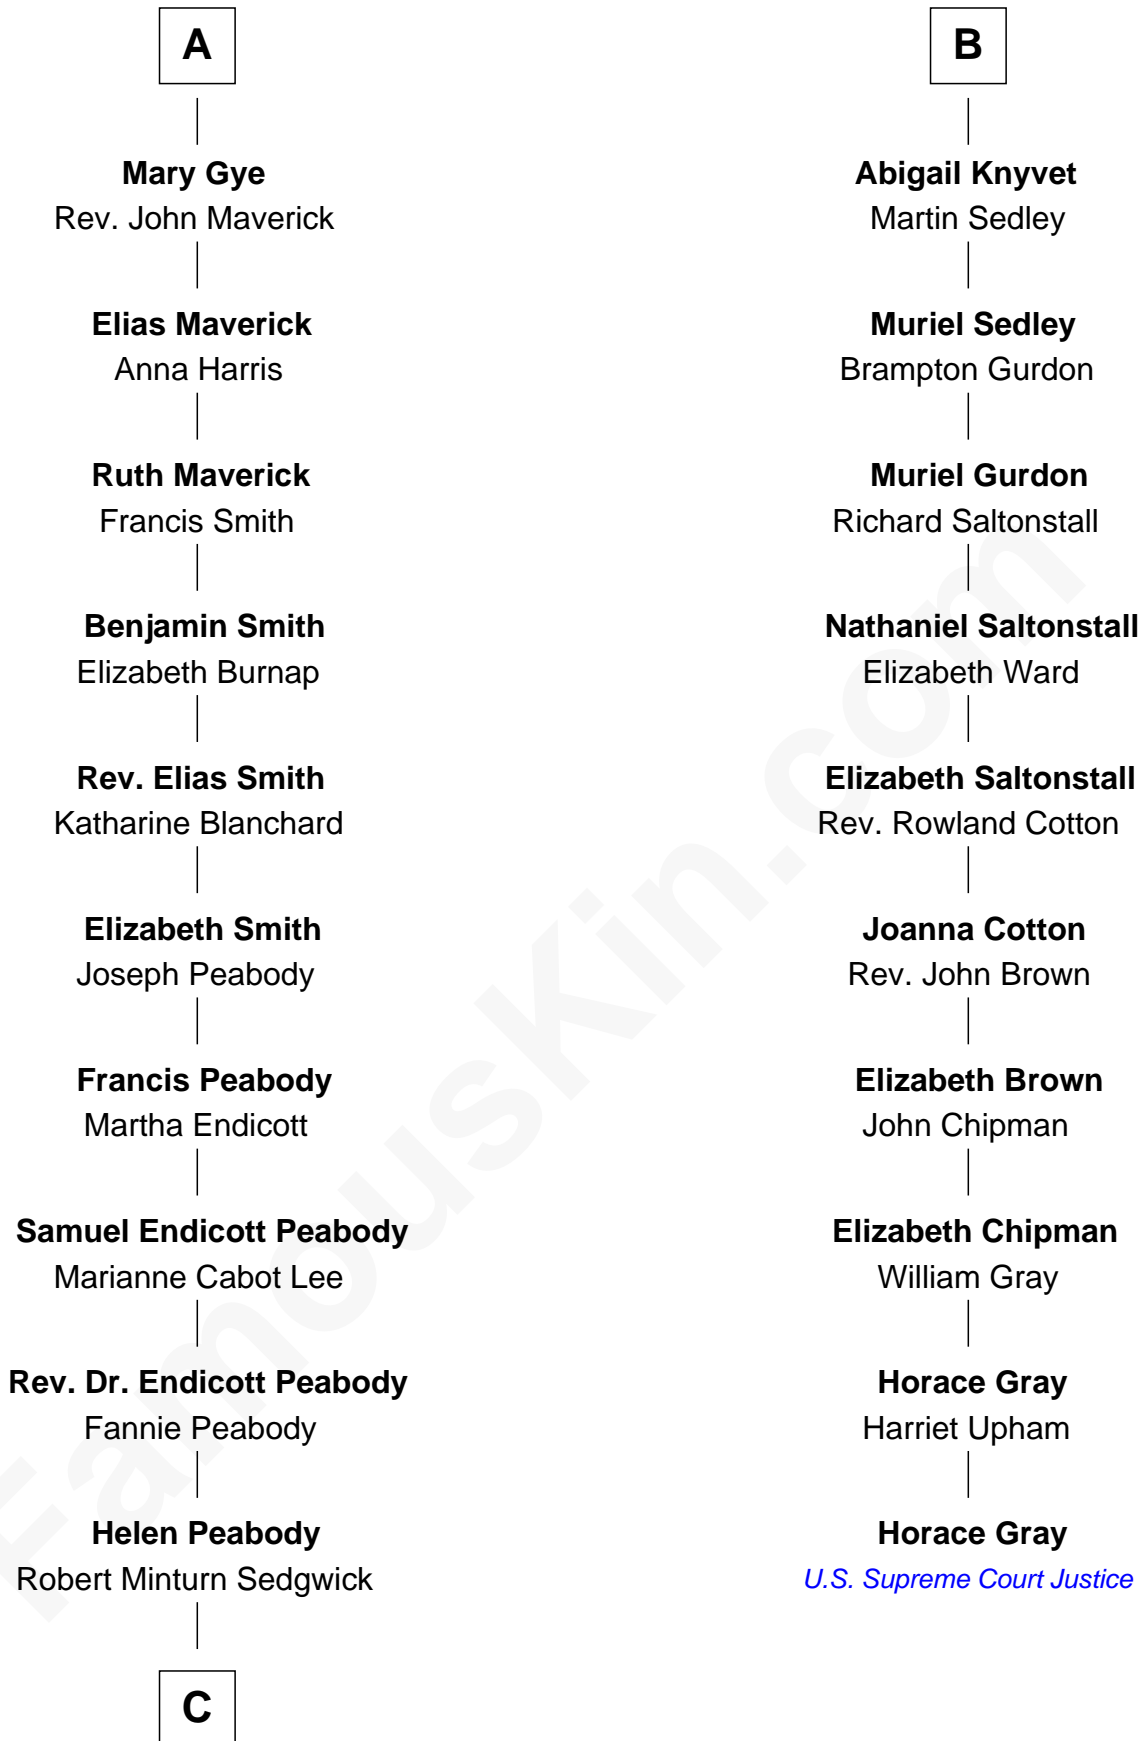

FamousKin.com Relationship Chart of

Kyra Sedgwick

TV and Movie Actress

16th cousin 2 times removed of

Horace Gray

U.S. Supreme Court Justice

Richard Fitzalan
Eleanor Plantagenet

C

Henry Dwight Sedgwick

Patricia Ann Rosenwald

Kyra Sedgwick

TV and Movie Actress

FamousKin.com