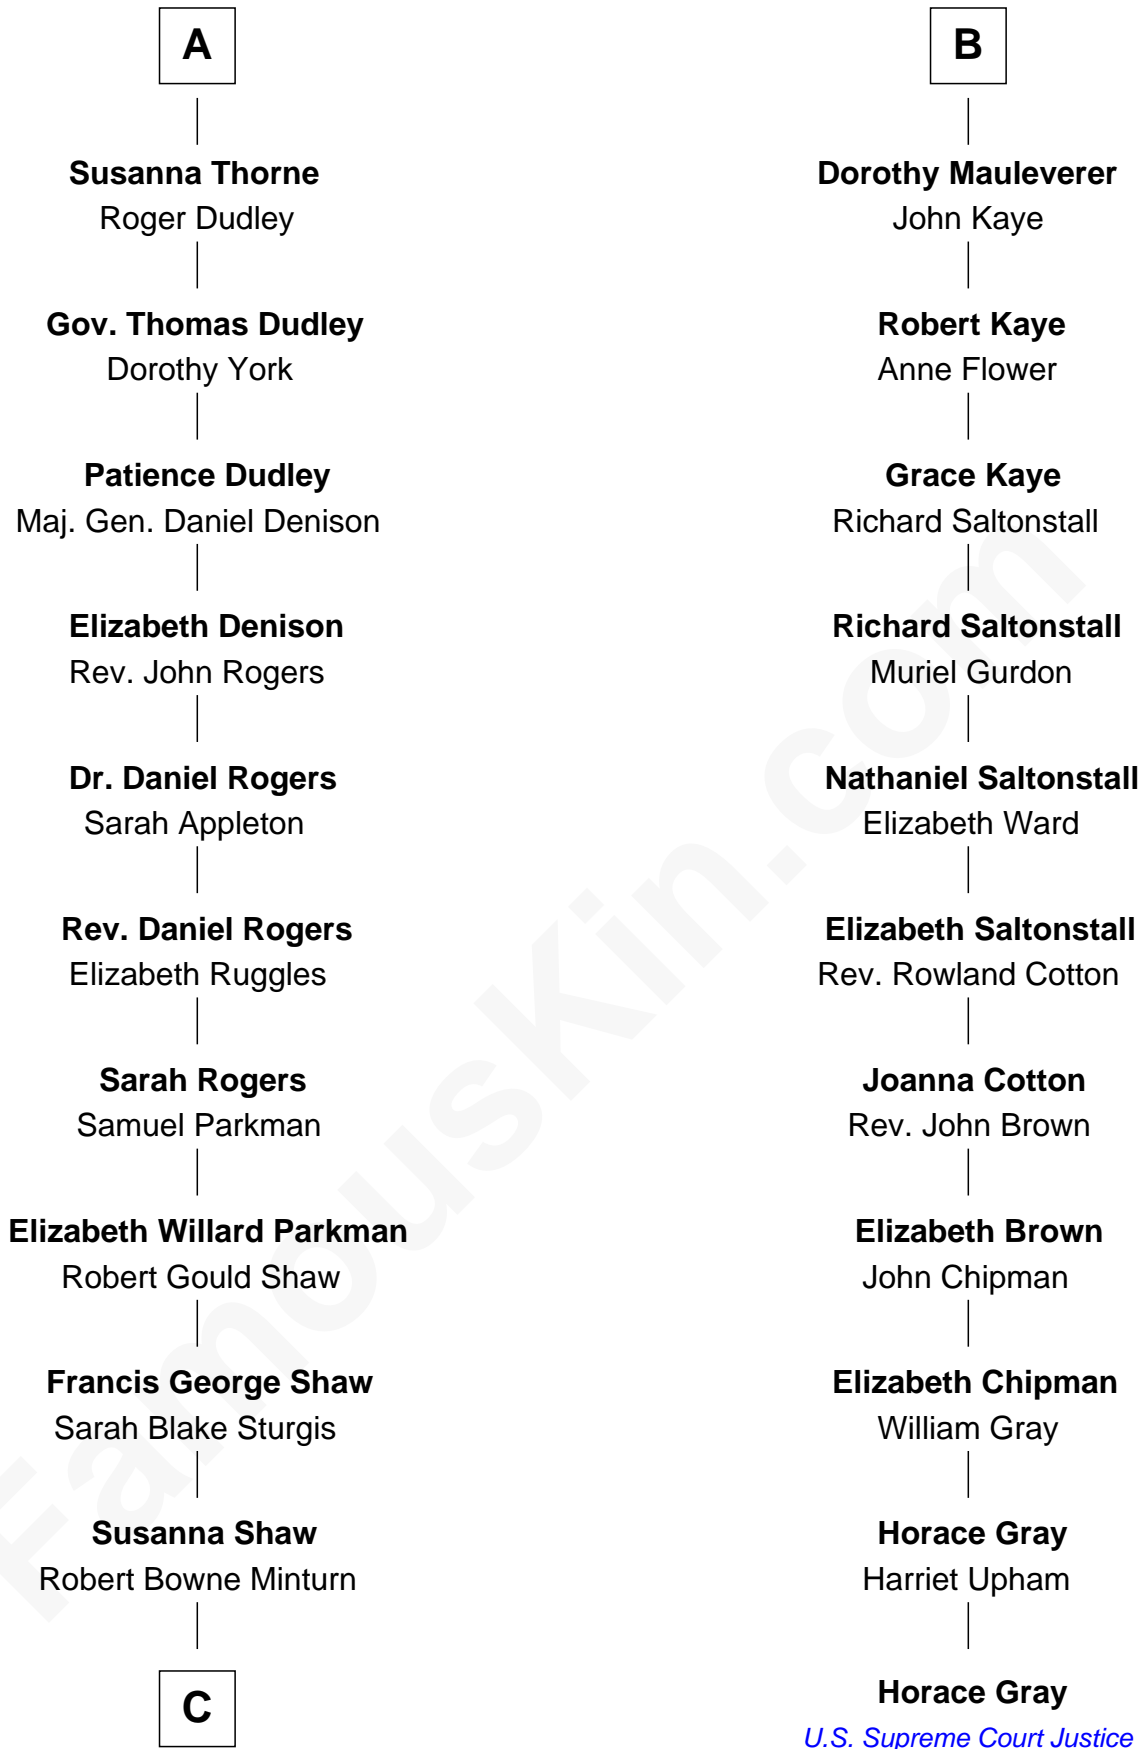

FamousKin.com

Relationship Chart of

Kyra Sedgwick

TV and Movie Actress

17th cousin 3 times removed of

Horace Gray

U.S. Supreme Court Justice

Sir John Grey

Avice Marmion

C

—
Sarah May Minturn
Henry Dwight Sedgwick

—
Robert Minturn Sedgwick
Helen Peabody

—
Henry Dwight Sedgwick
Patricia Ann Rosenwald

—
Kyra Sedgwick
TV and Movie Actress

FamousKin.com