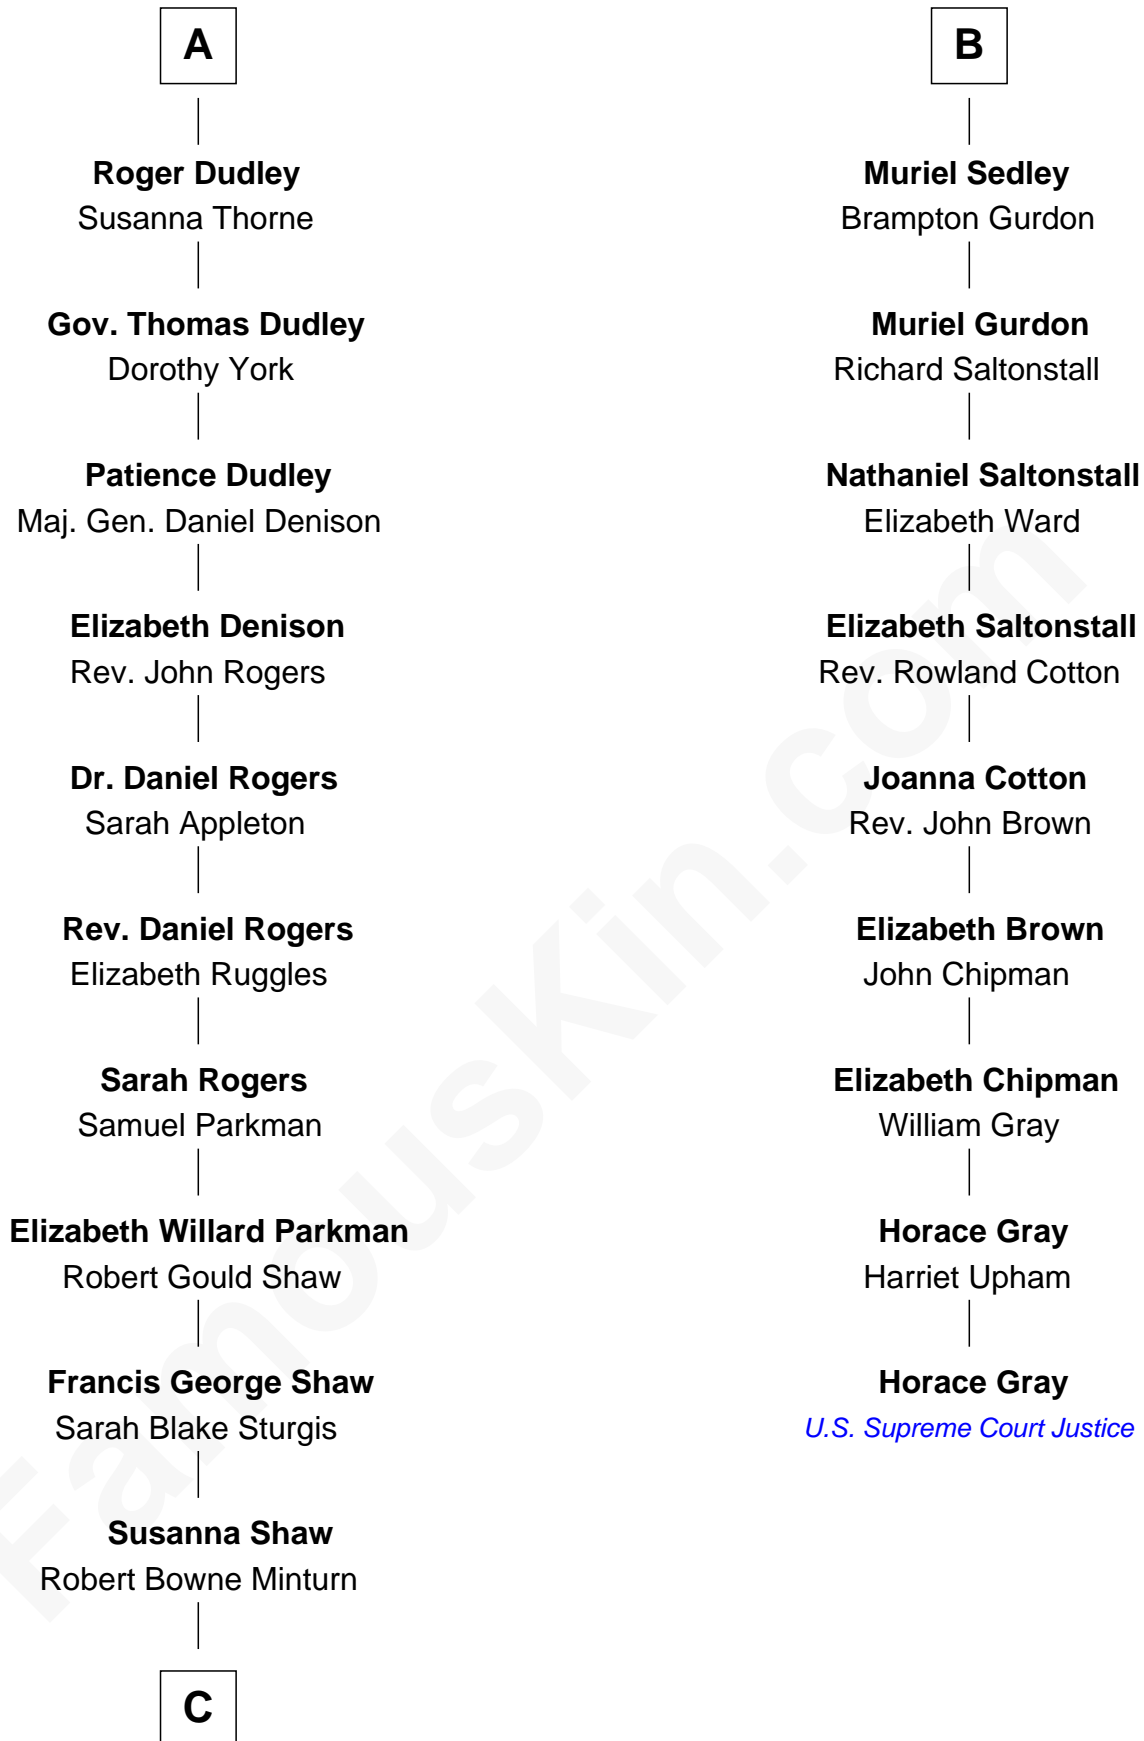

## Relationship Chart of

**Kyra Sedgwick**

*TV and Movie Actress*

15th cousin 5 times removed of

**Horace Gray**

*U.S. Supreme Court Justice*

**C**

—  
**Sarah May Minturn**  
Henry Dwight Sedgwick

—  
**Robert Minturn Sedgwick**  
Helen Peabody

—  
**Henry Dwight Sedgwick**  
Patricia Ann Rosenwald

—  
**Kyra Sedgwick**  
*TV and Movie Actress*

FamousKin.com