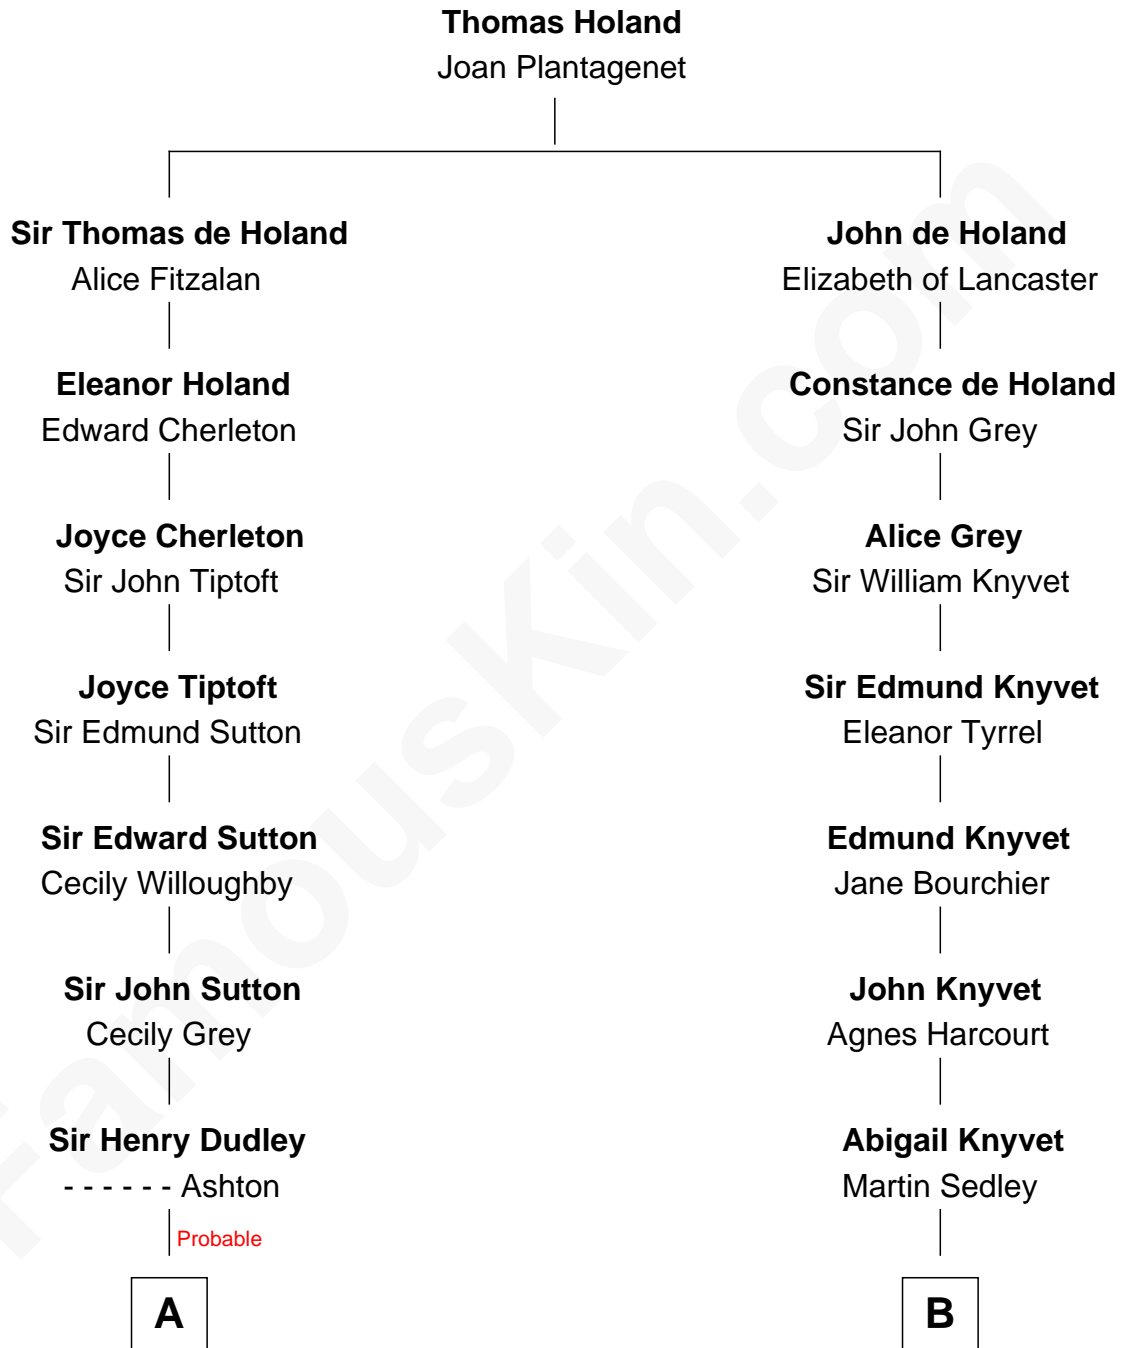

## Relationship Chart of

**Kyra Sedgwick**

*TV and Movie Actress*

15th cousin 5 times removed of

**Horace Gray**

*U.S. Supreme Court Justice*

**C**

—  
**Sarah May Minturn**  
Henry Dwight Sedgwick

—  
**Robert Minturn Sedgwick**  
Helen Peabody

—  
**Henry Dwight Sedgwick**  
Patricia Ann Rosenwald

—  
**Kyra Sedgwick**  
*TV and Movie Actress*

FamousKin.com