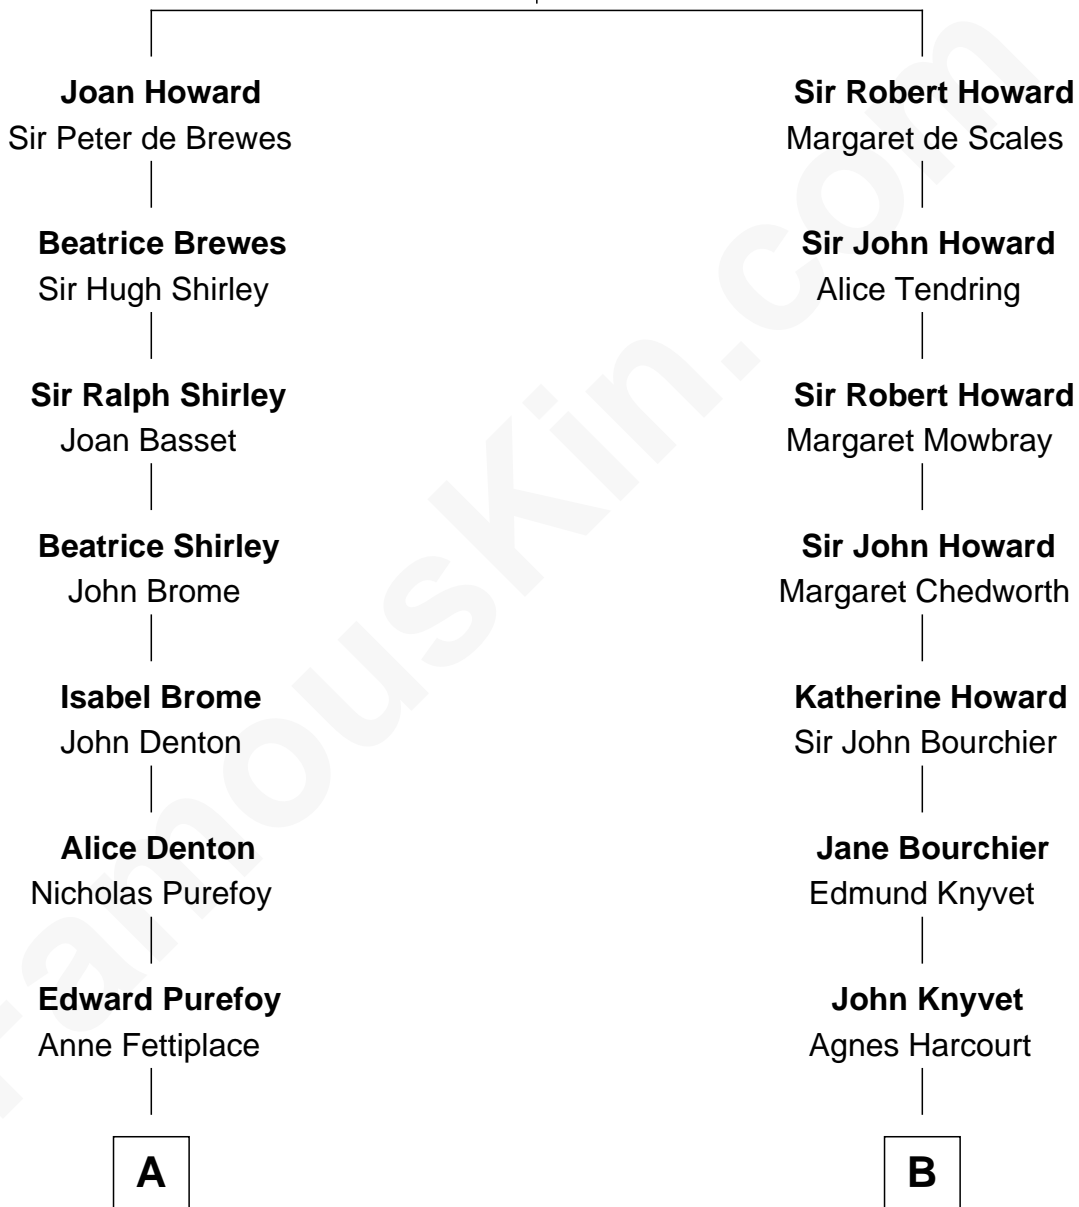

FamousKin.com

Relationship Chart of

Kyra Sedgwick

TV and Movie Actress

16th cousin 5 times removed of

Horace Gray

U.S. Supreme Court Justice

Sir John Howard

Alice de Bois

C

—
Susanna Shaw
Robert Bowne Minturn

—
Sarah May Minturn
Henry Dwight Sedgwick

—
Robert Minturn Sedgwick
Helen Peabody

—
Henry Dwight Sedgwick
Patricia Ann Rosenwald

—
Kyra Sedgwick
TV and Movie Actress