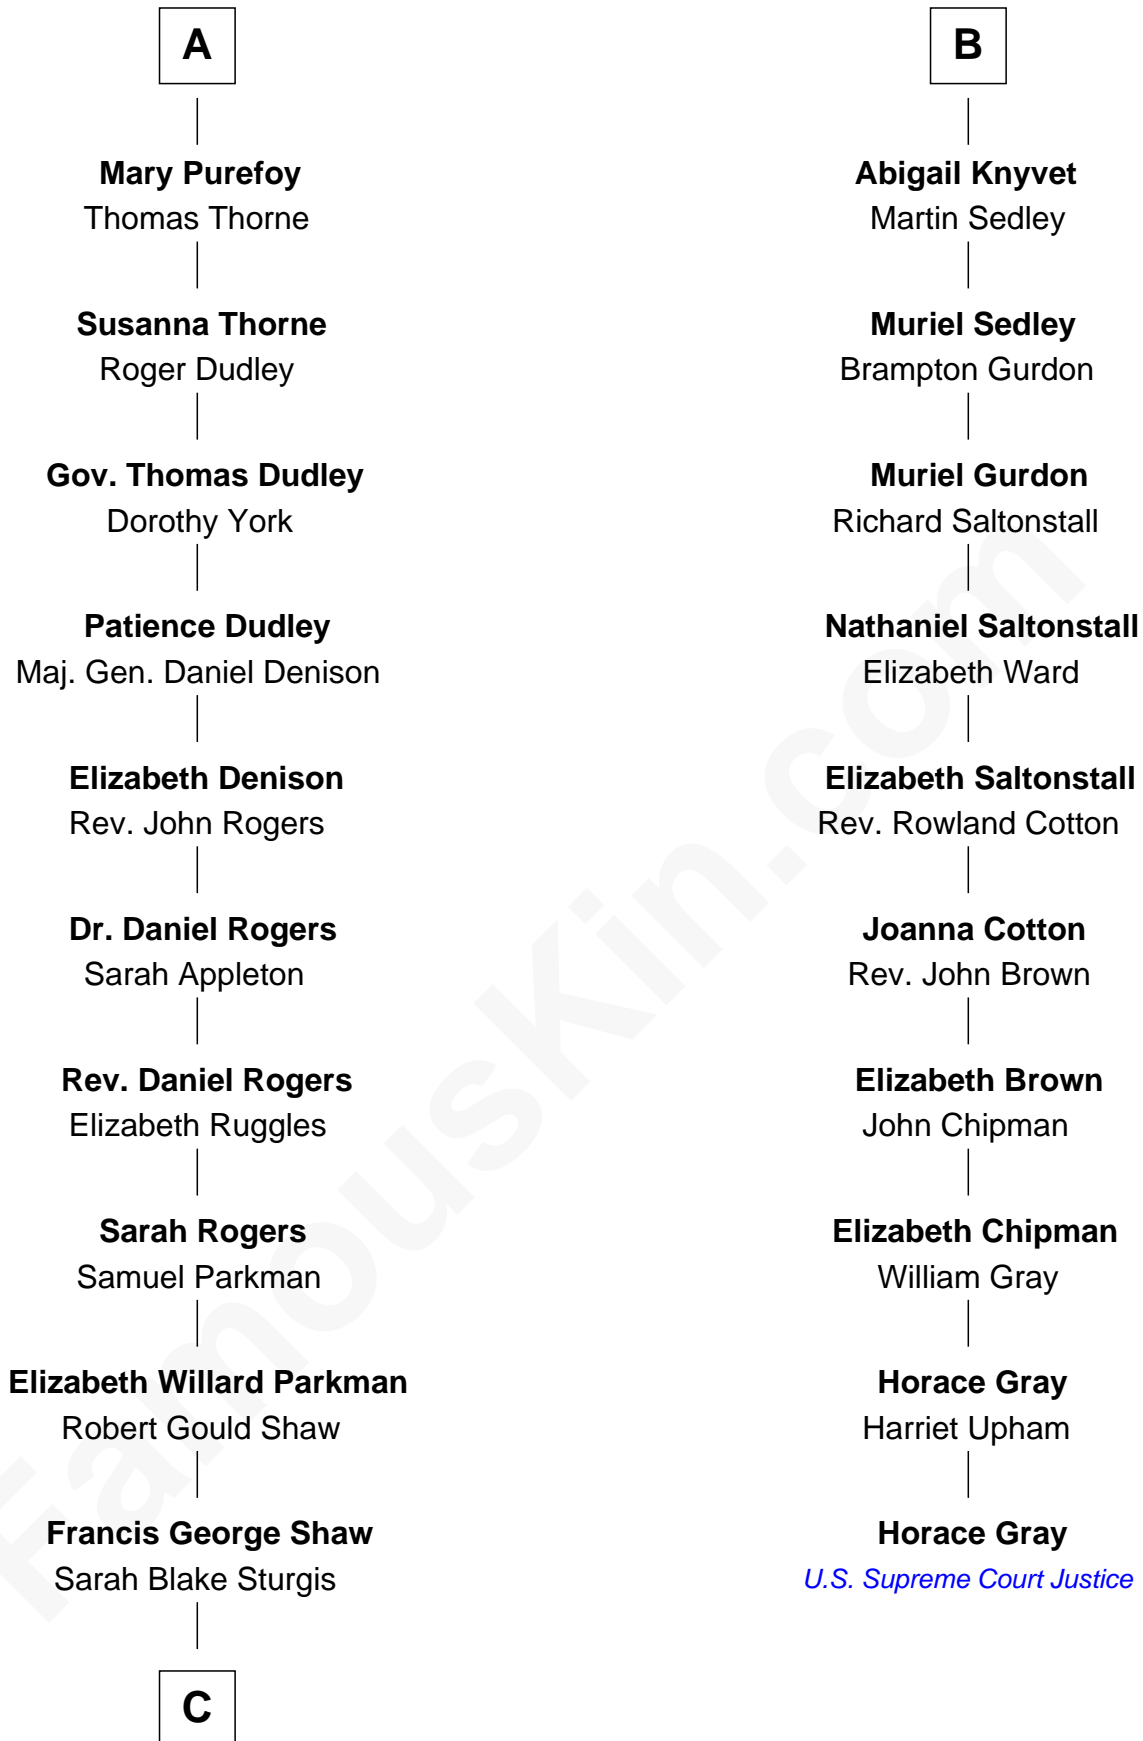

FamousKin.com

Relationship Chart of

Kyra Sedgwick

TV and Movie Actress

16th cousin 5 times removed of

Horace Gray

U.S. Supreme Court Justice

Sir John Howard

Alice de Bois

C

—
Susanna Shaw
Robert Bowne Minturn

—
Sarah May Minturn
Henry Dwight Sedgwick

—
Robert Minturn Sedgwick
Helen Peabody

—
Henry Dwight Sedgwick
Patricia Ann Rosenwald

—
Kyra Sedgwick
TV and Movie Actress