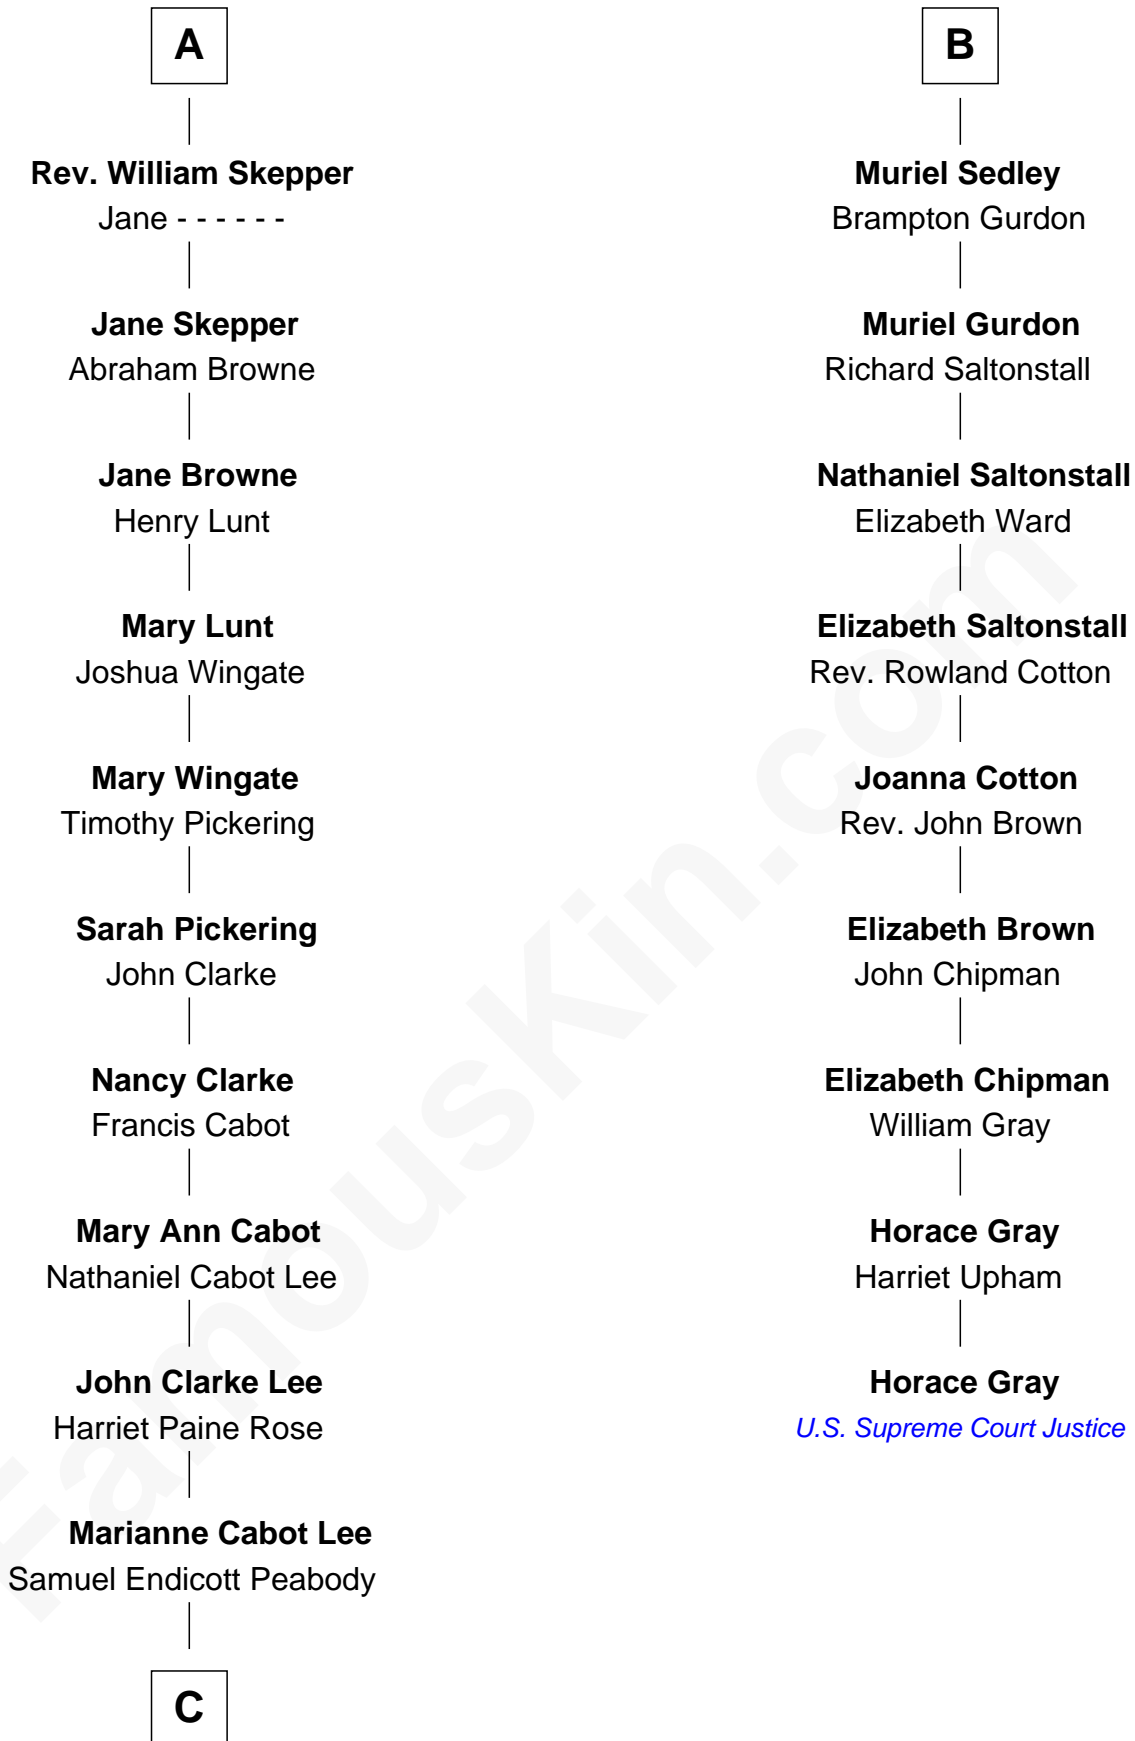

FamousKin.com

Relationship Chart of

Kyra Sedgwick

TV and Movie Actress

15th cousin 5 times removed of

Horace Gray

U.S. Supreme Court Justice

Michael de la Pole
Katherine de Stafford