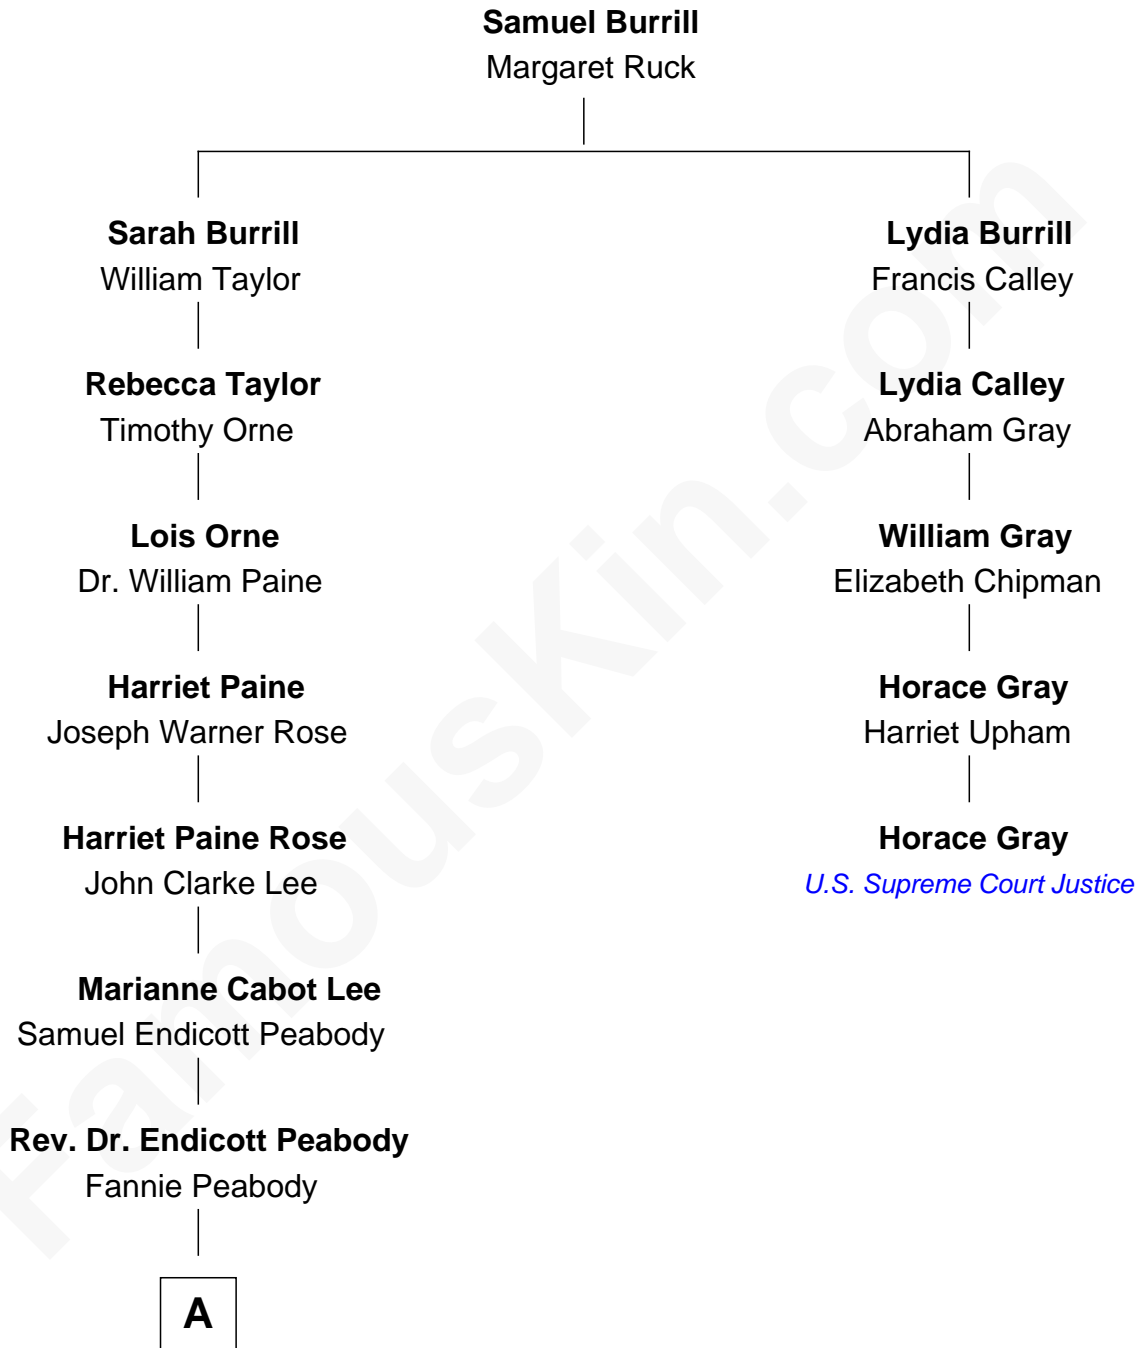

FamousKin.com Relationship Chart of

Kyra Sedgwick

TV and Movie Actress

4th cousin 5 times removed of

Horace Gray

U.S. Supreme Court Justice

A

Helen Peabody
Robert Minturn Sedgwick

Henry Dwight Sedgwick
Patricia Ann Rosenwald

Kyra Sedgwick
TV and Movie Actress

FamousKin.com