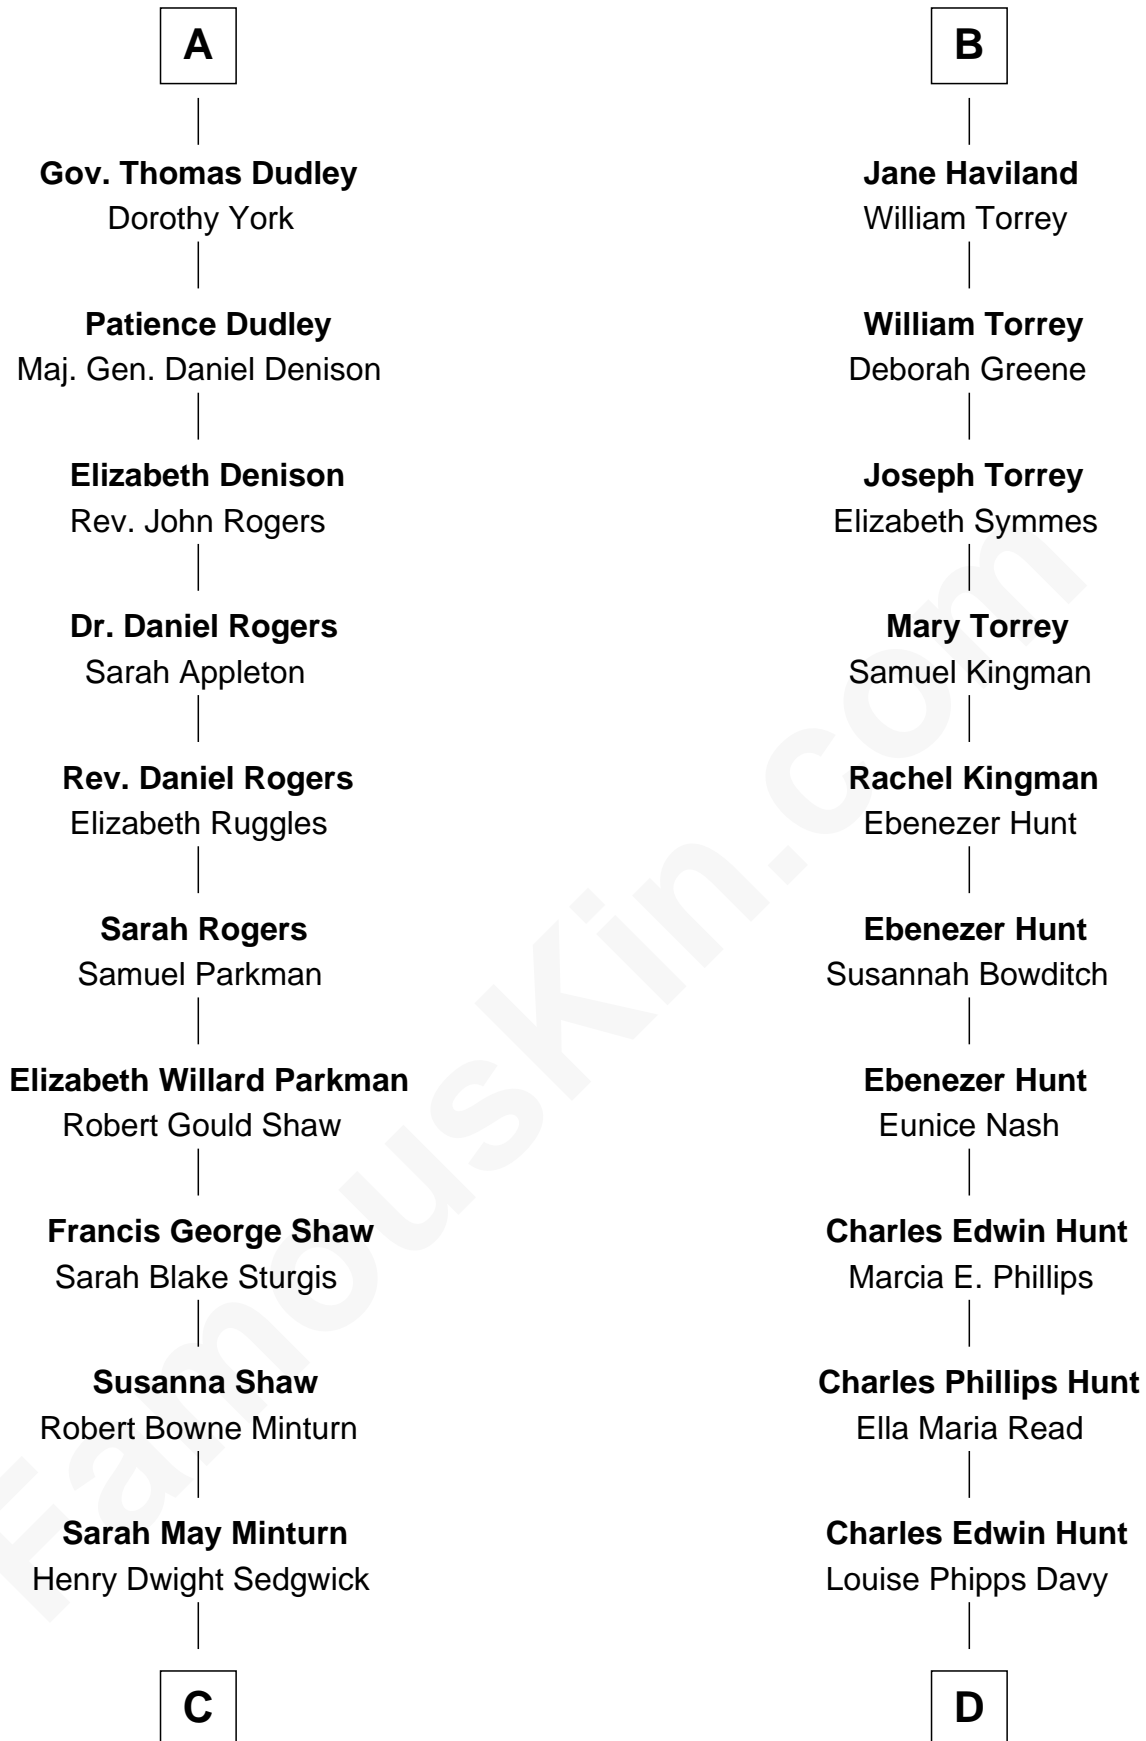

# FamousKin.com Relationship Chart of

**Kyra Sedgwick**

*TV and Movie Actress*

18th cousin 1 time removed of

**Linda Hunt**

*TV and Movie Actress*

**Sir Reynold Grey**

Margaret de Ros

**Margaret Grey**  
Sir William Bonville

**William Bonville**  
Elizabeth Harington

**William Bonville**  
Katherine Neville

**Cecily Bonville**  
Thomas Grey

**Cecily Grey**  
Sir John Sutton

**Sir Henry Dudley**  
----- Ashton

Probable

**Roger Dudley**  
Susanna Thorne

**A**

**Sir John Grey**  
Constance de Holand

**Sir Edmund Grey**  
Katherine Percy

**Anne Grey**  
Sir John Grey

Probable

**Tacy Grey**  
John Guise

**William Guise**  
Mary Rotsey

**John Guise**  
Jane Pauncefoot

**Elizabeth Guise**  
Robert Haviland

**B**

FamousKin.com