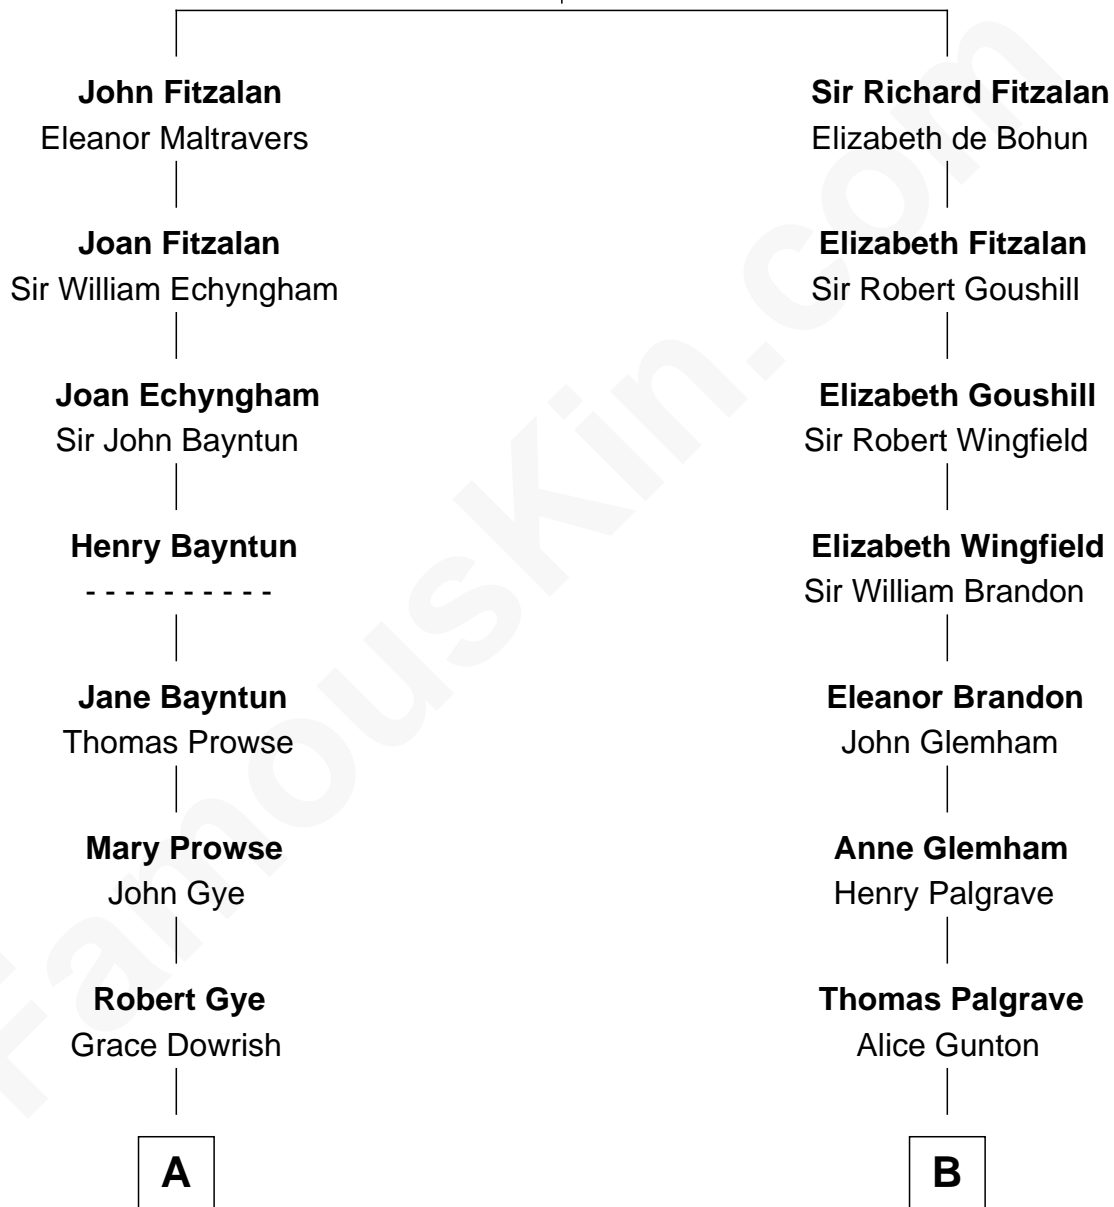

FamousKin.com Relationship Chart of

Kyra Sedgwick

TV and Movie Actress

18th cousin 1 time removed of

Linda Hunt

TV and Movie Actress

Richard Fitzalan
Eleanor Plantagenet

C

Henry Dwight Sedgwick
Patricia Ann Rosenwald

Kyra Sedgwick
TV and Movie Actress

D

Charles Edwin Hunt
Louise Phipps Davy

Raymond Davy Hunt
Elsie R. Doying

Linda Hunt
TV and Movie Actress