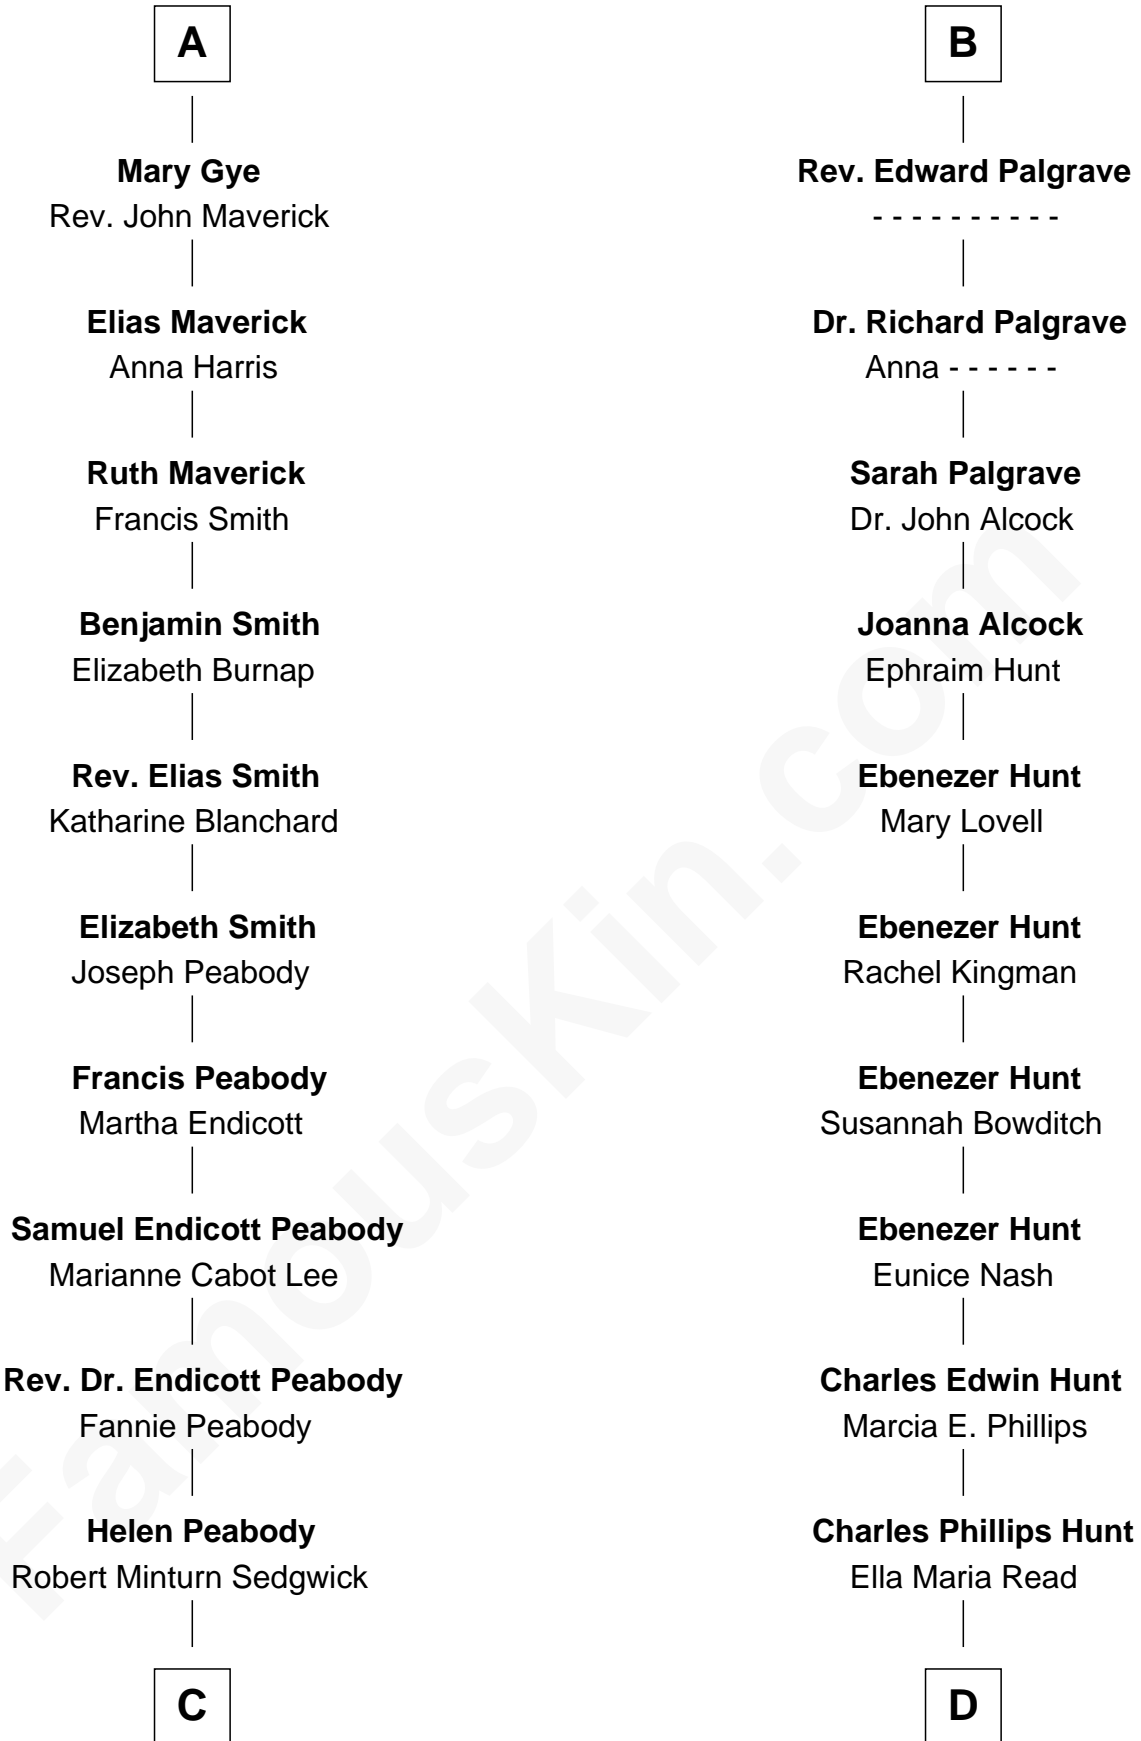

FamousKin.com Relationship Chart of

Kyra Sedgwick

TV and Movie Actress

18th cousin 1 time removed of

Linda Hunt

TV and Movie Actress

Richard Fitzalan
Eleanor Plantagenet

C

Henry Dwight Sedgwick
Patricia Ann Rosenwald

Kyra Sedgwick
TV and Movie Actress

D

Charles Edwin Hunt
Louise Phipps Davy

Raymond Davy Hunt
Elsie R. Doying

Linda Hunt
TV and Movie Actress