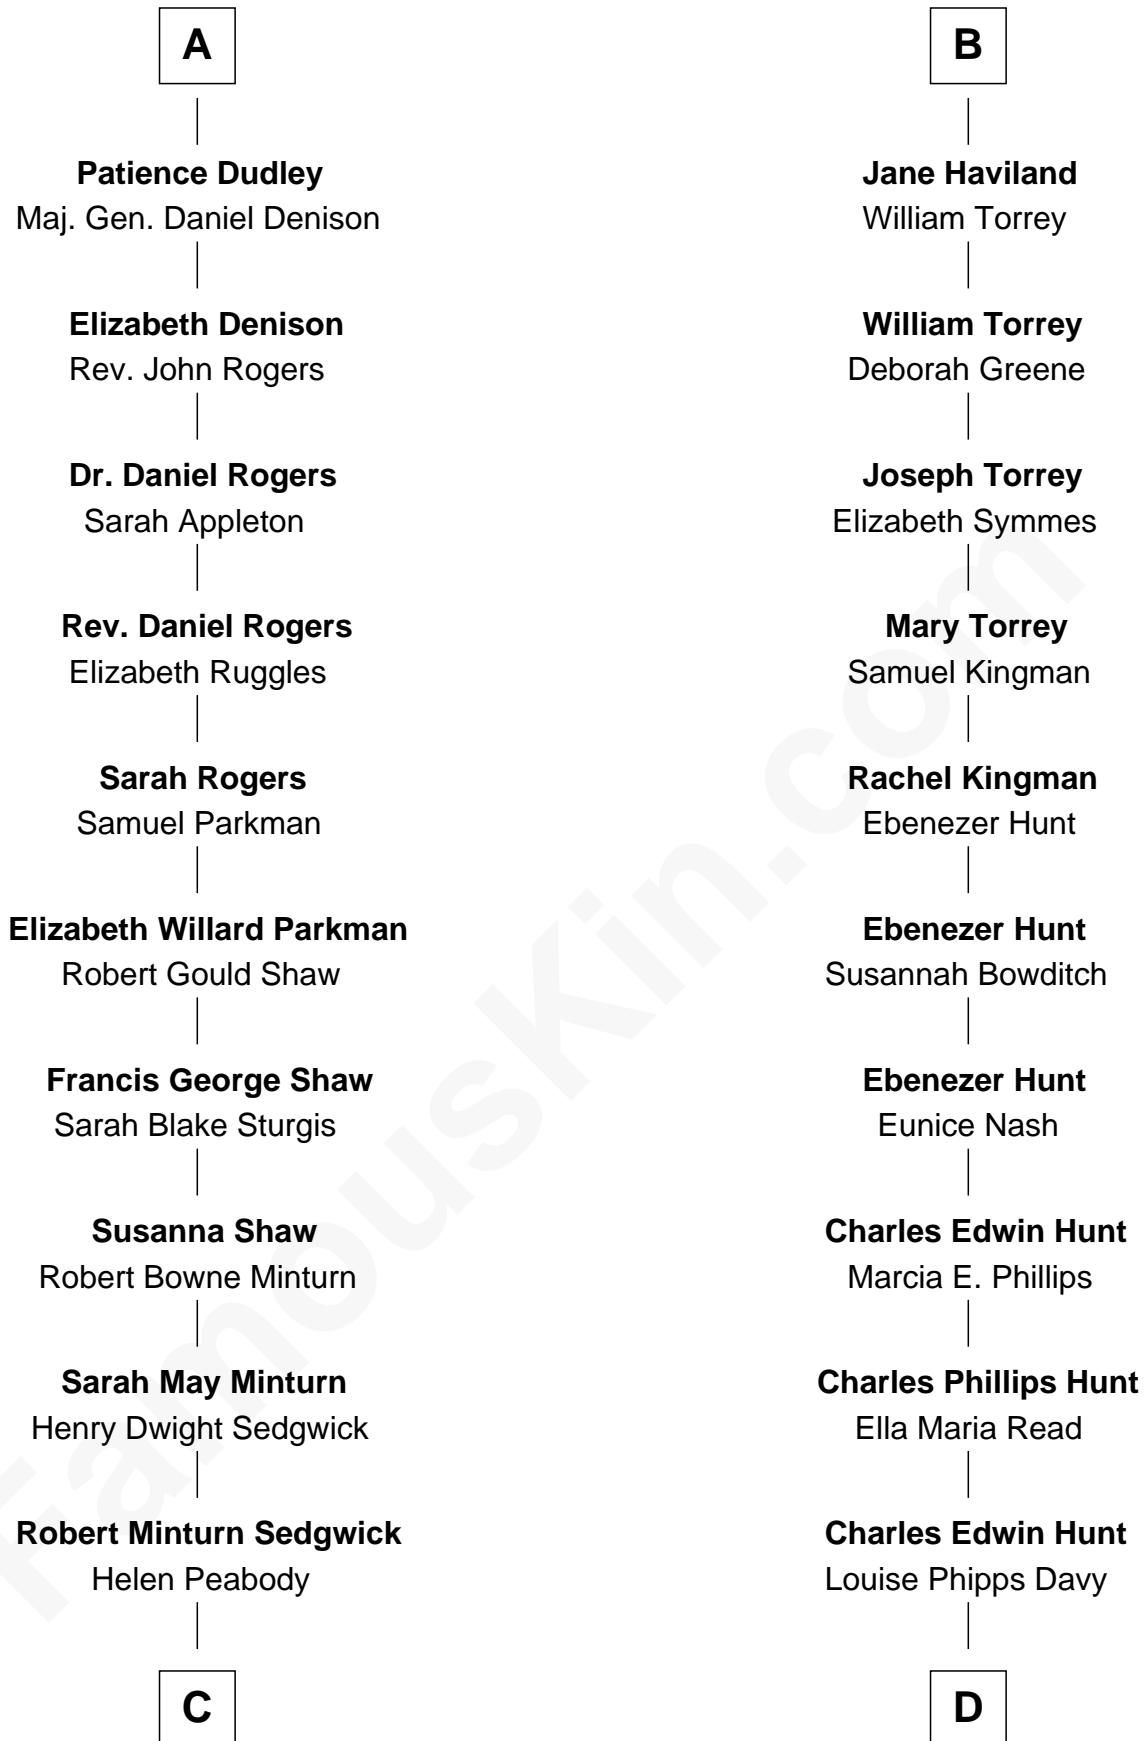

# FamousKin.com Relationship Chart of

**Kyra Sedgwick**

*TV and Movie Actress*

18th cousin of

**Linda Hunt**

*TV and Movie Actress*

**Sir Ralph Neville**

Joan Beaufort

**Katherine Neville**  
Sir Thomas Strangeways

**Joan Strangeways**  
Sir William Willoughby

**Cecily Willoughby**  
Sir Edward Sutton

**Sir John Sutton**  
Cecily Grey

**Sir Henry Dudley**  
----- Ashton

Probable

**Roger Dudley**  
Susanna Thorne

**Gov. Thomas Dudley**  
Dorothy York

**A**

**Eleanor Neville**  
Sir Henry Percy

**Katherine Percy**  
Sir Edmund Grey

**Anne Grey**  
Sir John Grey

Probable

**Tacy Grey**  
John Guise

**William Guise**  
Mary Rotsey

**John Guise**  
Jane Pauncefoot

**Elizabeth Guise**  
Robert Haviland

**B**

**C**

**Henry Dwight Sedgwick**  
Patricia Ann Rosenwald

**Kyra Sedgwick**  
*TV and Movie Actress*