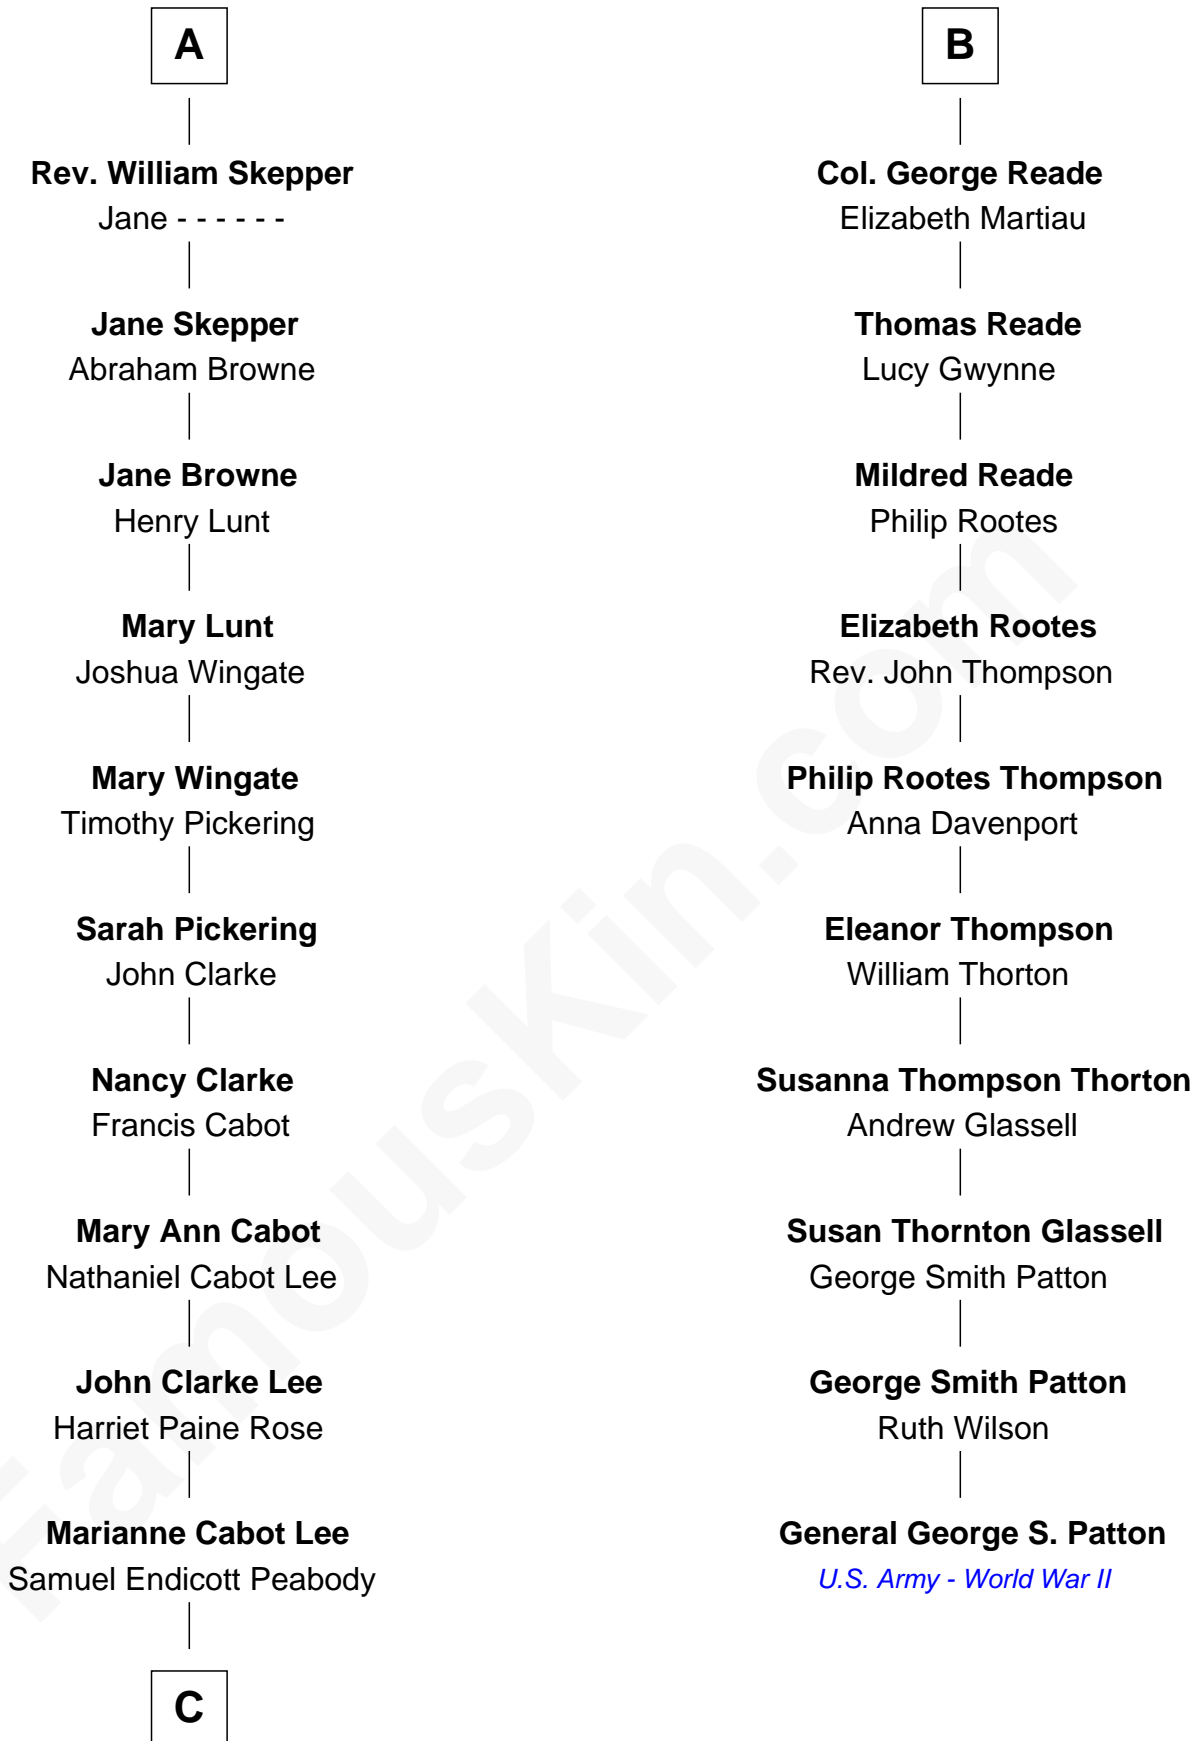

FamousKin.com Relationship Chart of

Kyra Sedgwick

TV and Movie Actress

16th cousin 4 times removed of

General George S. Patton

U.S. Army - World War II

C

Rev. Dr. Endicott Peabody

Fannie Peabody

Helen Peabody

Robert Minturn Sedgwick

Henry Dwight Sedgwick

Patricia Ann Rosenwald

Kyra Sedgwick

TV and Movie Actress