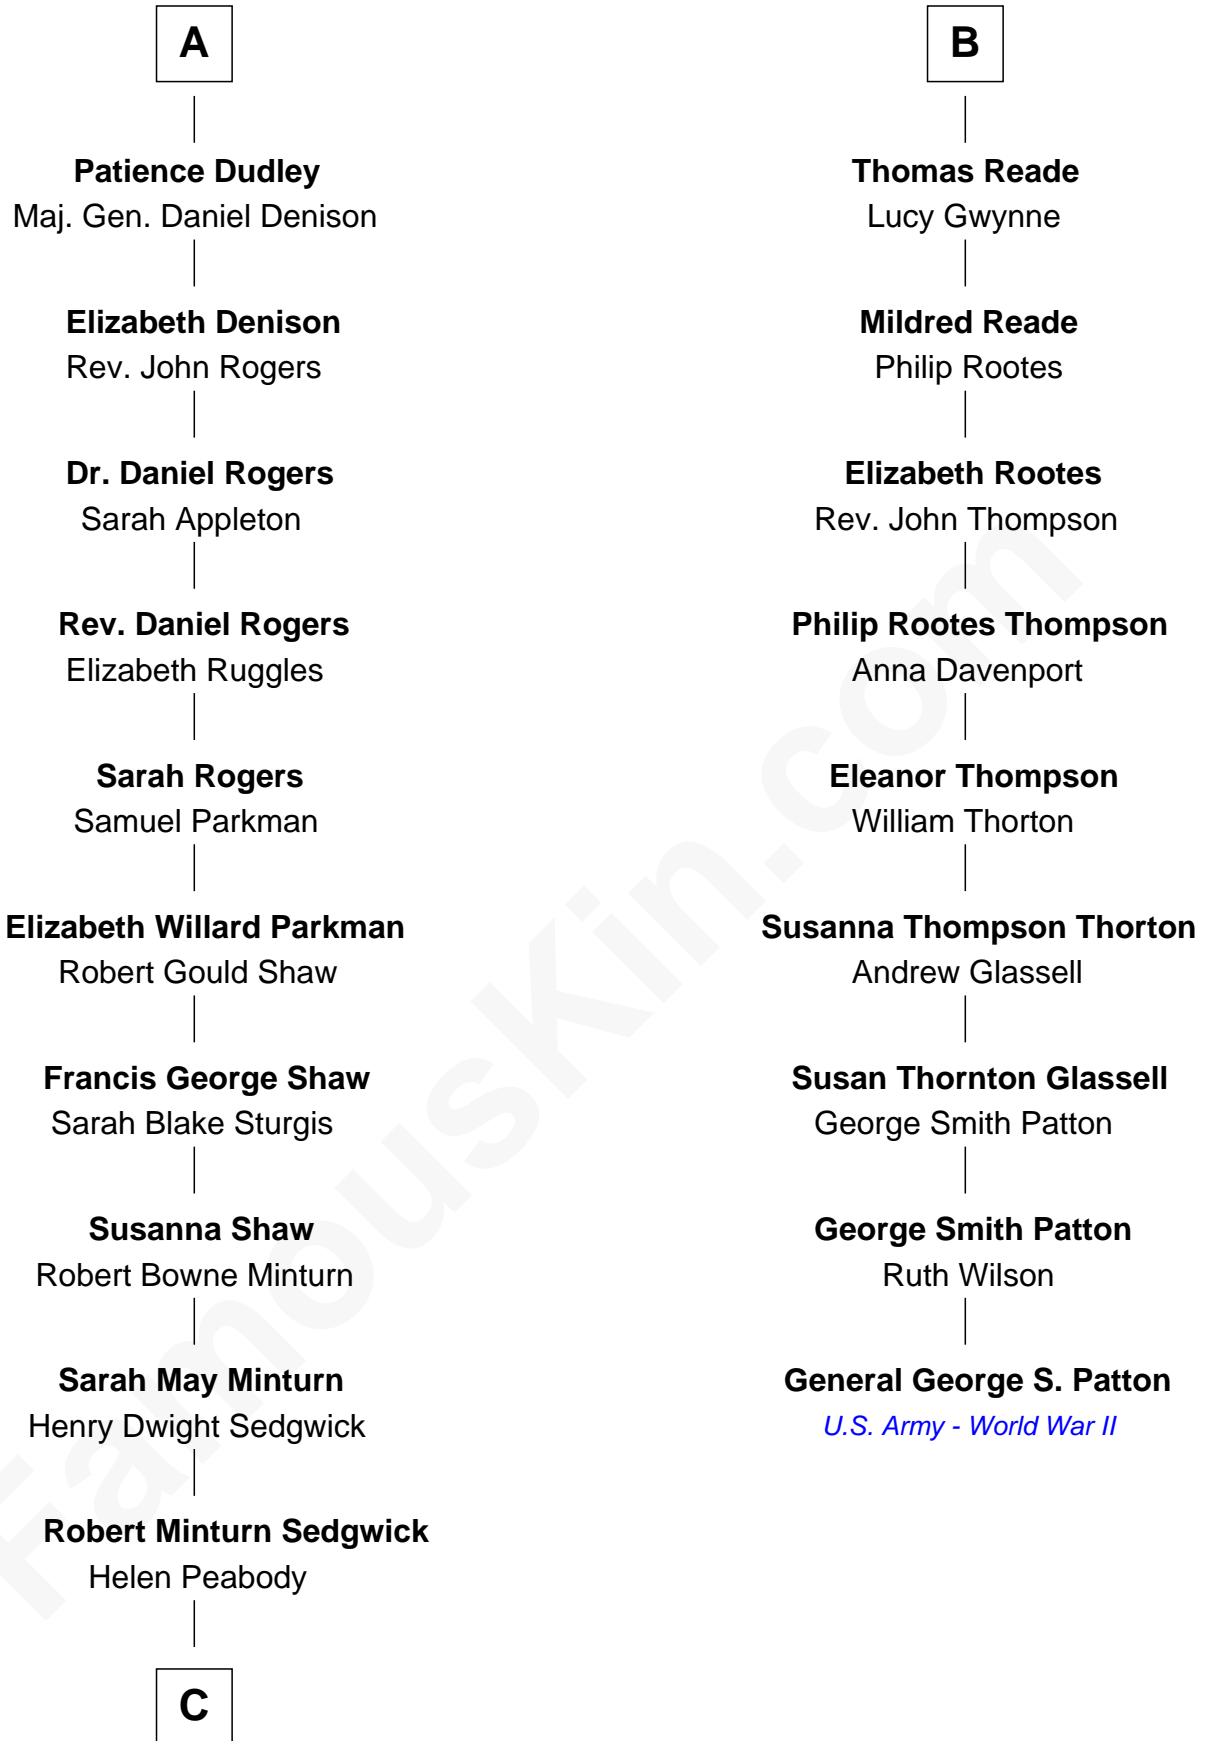

FamousKin.com

Relationship Chart of

Kyra Sedgwick

TV and Movie Actress

15th cousin 3 times removed of

General George S. Patton

U.S. Army - World War II

C