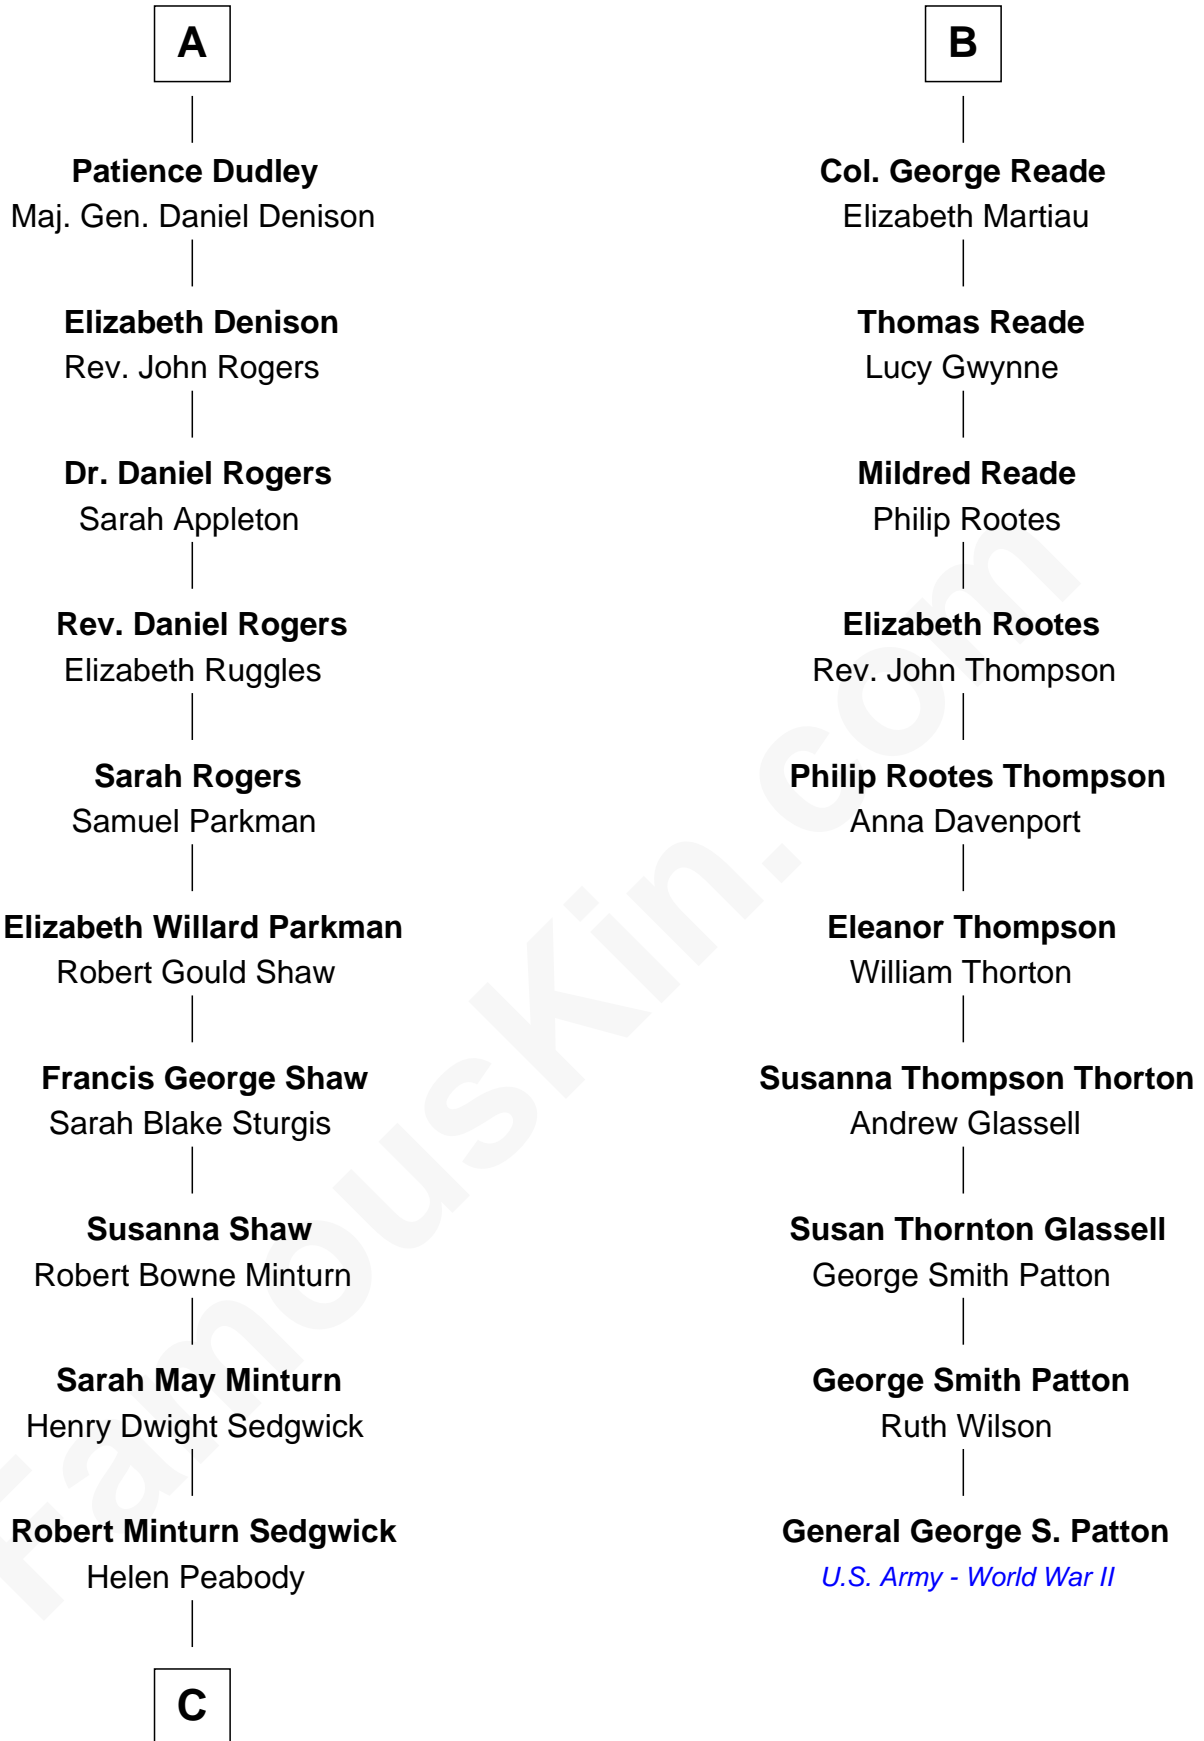

FamousKin.com

Relationship Chart of

Kyra Sedgwick

TV and Movie Actress

16th cousin 2 times removed of

General George S. Patton

U.S. Army - World War II

C