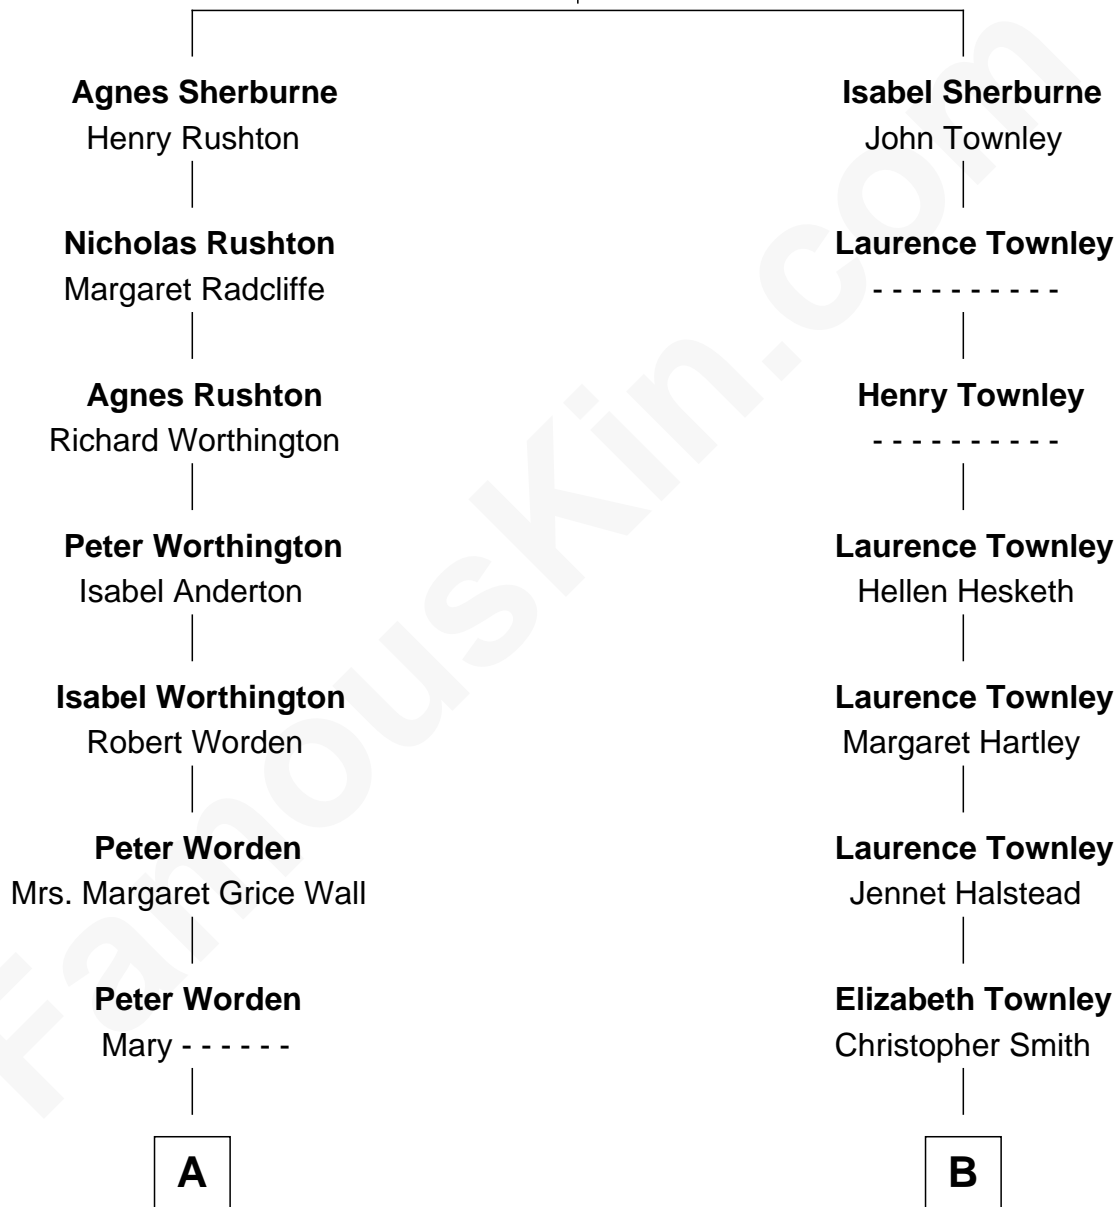

FamousKin.com Relationship Chart of

Kyra Sedgwick

TV and Movie Actress

16th cousin 2 times removed of

General George S. Patton

U.S. Army - World War II

Richard Sherburne

Alice Hamerton

C

Henry Dwight Sedgwick

Patricia Ann Rosenwald

Kyra Sedgwick

TV and Movie Actress

FamousKin.com