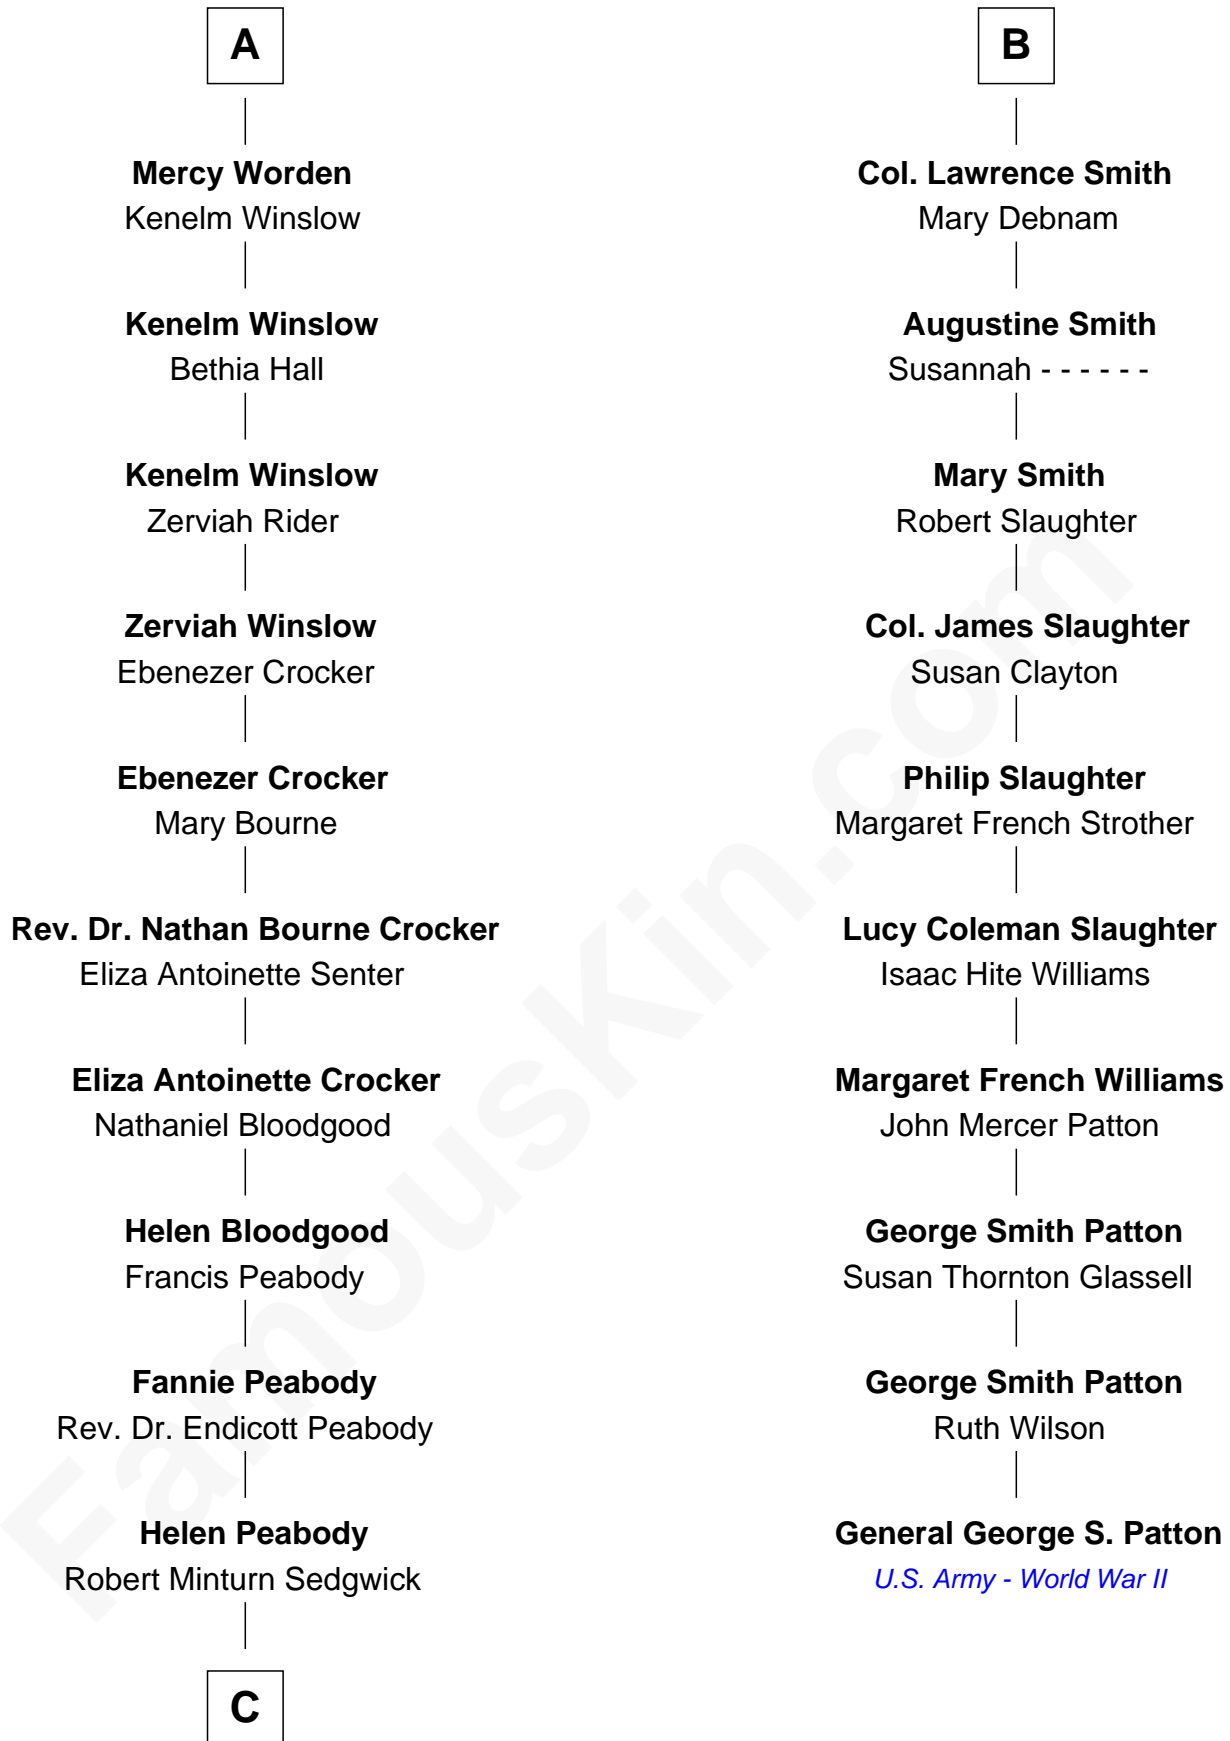

FamousKin.com Relationship Chart of

Kyra Sedgwick

TV and Movie Actress

16th cousin 2 times removed of

General George S. Patton

U.S. Army - World War II

Richard Sherburne

Alice Hamerton

C

Henry Dwight Sedgwick

Patricia Ann Rosenwald

Kyra Sedgwick

TV and Movie Actress

FamousKin.com