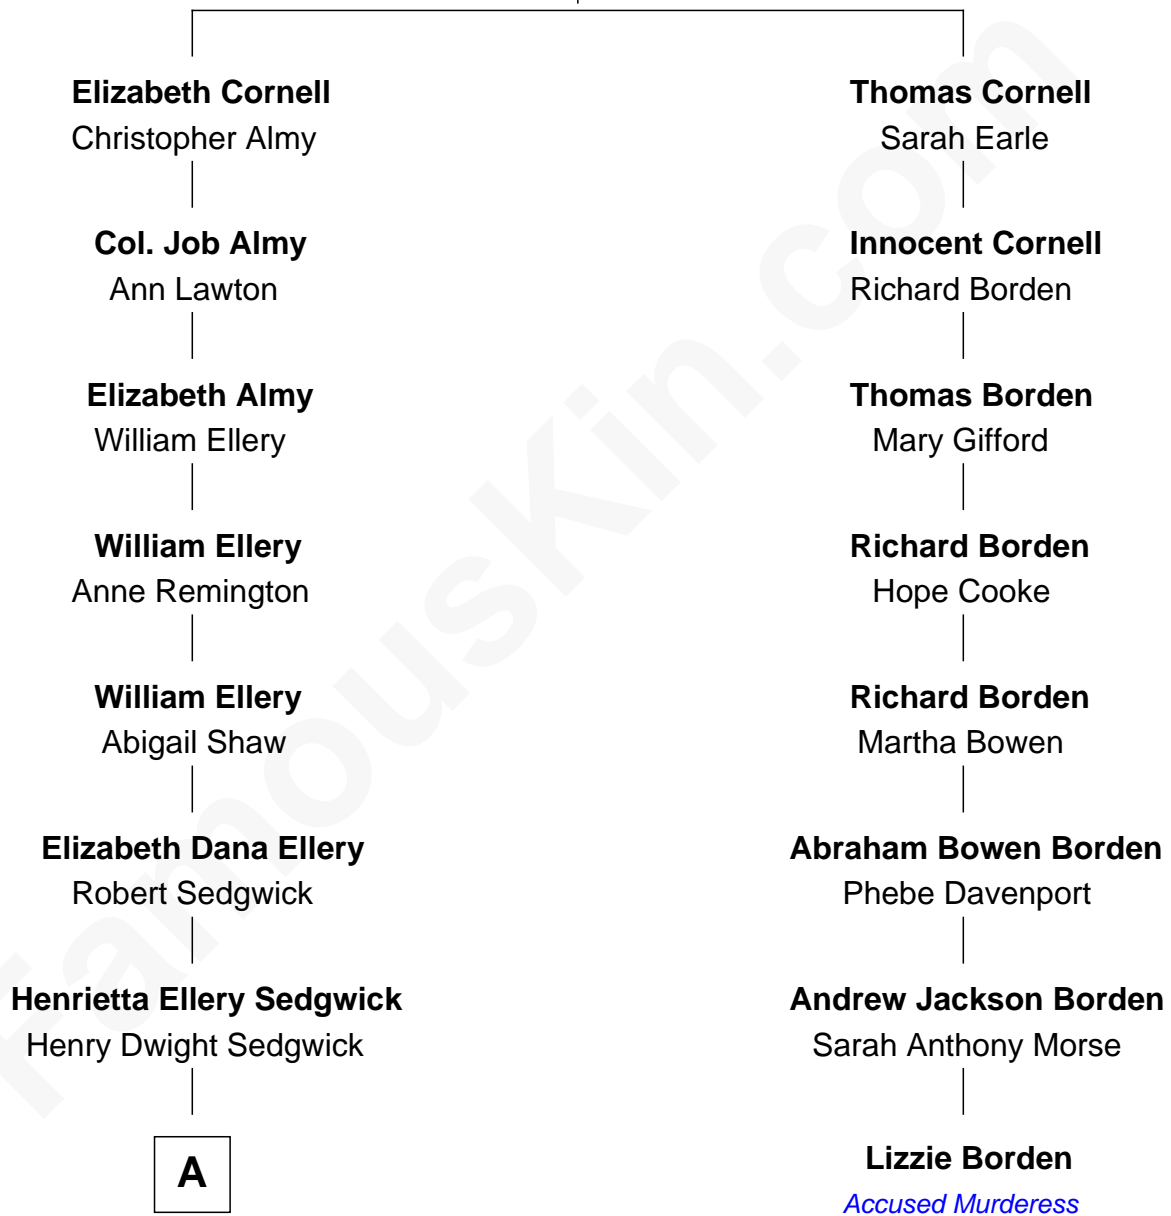

FamousKin.com Relationship Chart of

Kyra Sedgwick

TV and Movie Actress

7th cousin 3 times removed of

Lizzie Borden

Accused Murderess

Thomas Cornell

Rebecca Briggs