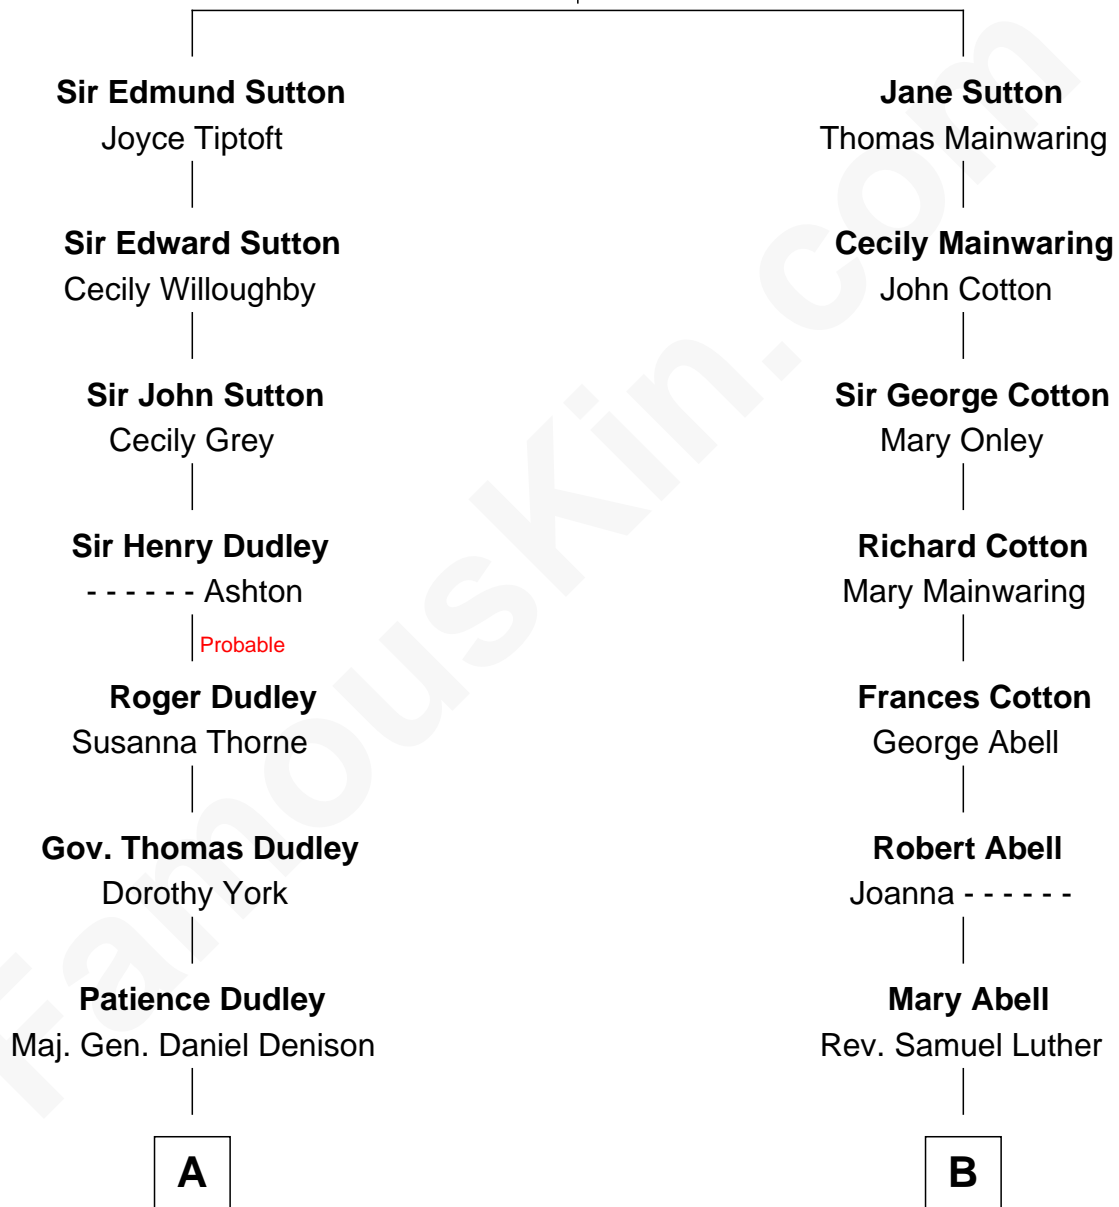

FamousKin.com

Relationship Chart of

Kyra Sedgwick

TV and Movie Actress

14th cousin 3 times removed of

Lizzie Borden

Accused Murderess

Sir John Sutton
Elizabeth Berkeley

Kyra Sedgwick photo by [Angela George](#) (CC BY-SA 3.0)