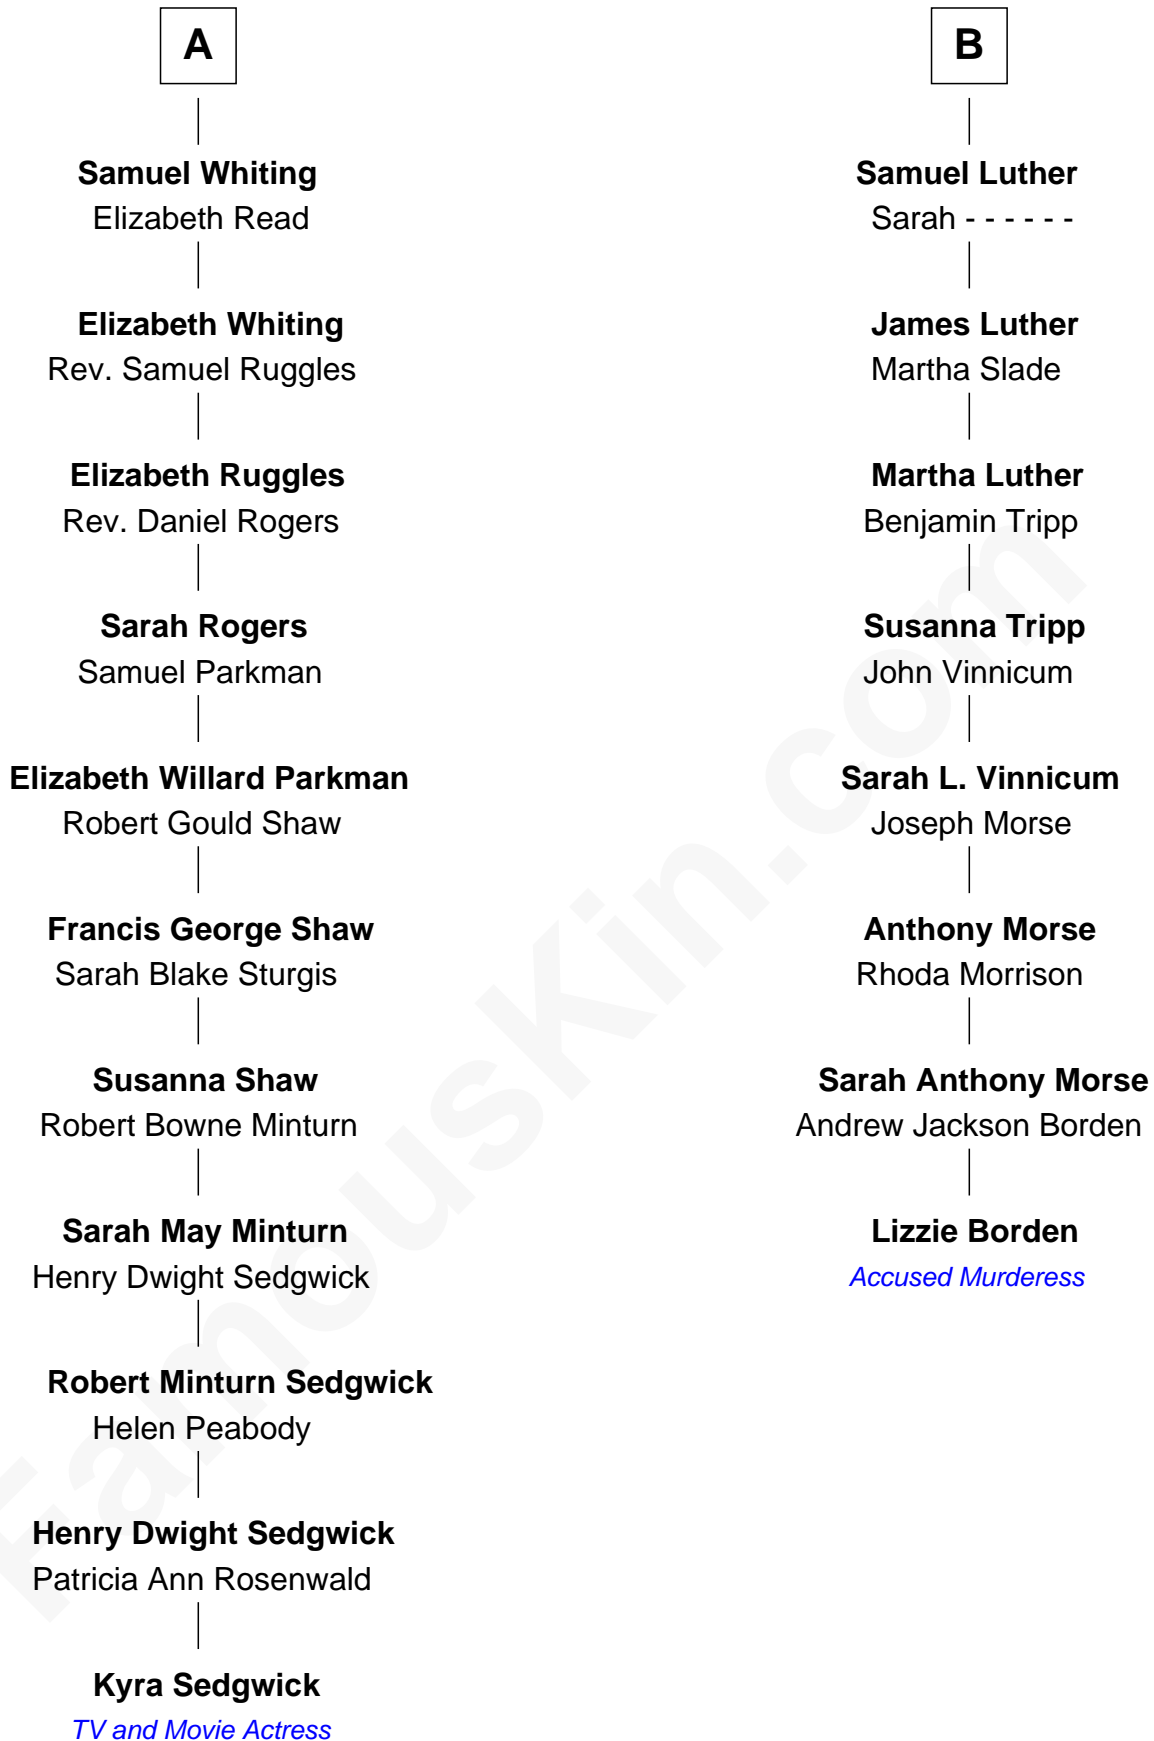

# FamousKin.com Relationship Chart of

**Kyra Sedgwick**

*TV and Movie Actress*

14th cousin 3 times removed of

**Lizzie Borden**

*Accused Murderess*

**William Mainwaring**

Margaret Warren

**Elizabeth Mainwaring**

Richard Charlton

**Anne Charlton**

Randall Grosvenor

**Elizabeth Grosvenor**

Thomas Bulkeley

**Rev. Edward Bulkeley**

Olive Irby

Jane Sutton

**Cecily Mainwaring**

John Cotton

**Sir George Cotton**

Mary Onley

**Richard Cotton**

Mary Mainwaring

**Frances Cotton**

George Abell

**Robert Abell**

Joanna - - - - -

**Mary Abell**

Rev. Samuel Luther

**B**

Kyra Sedgwick photo by [Angela George](#) (CC BY-SA 3.0)