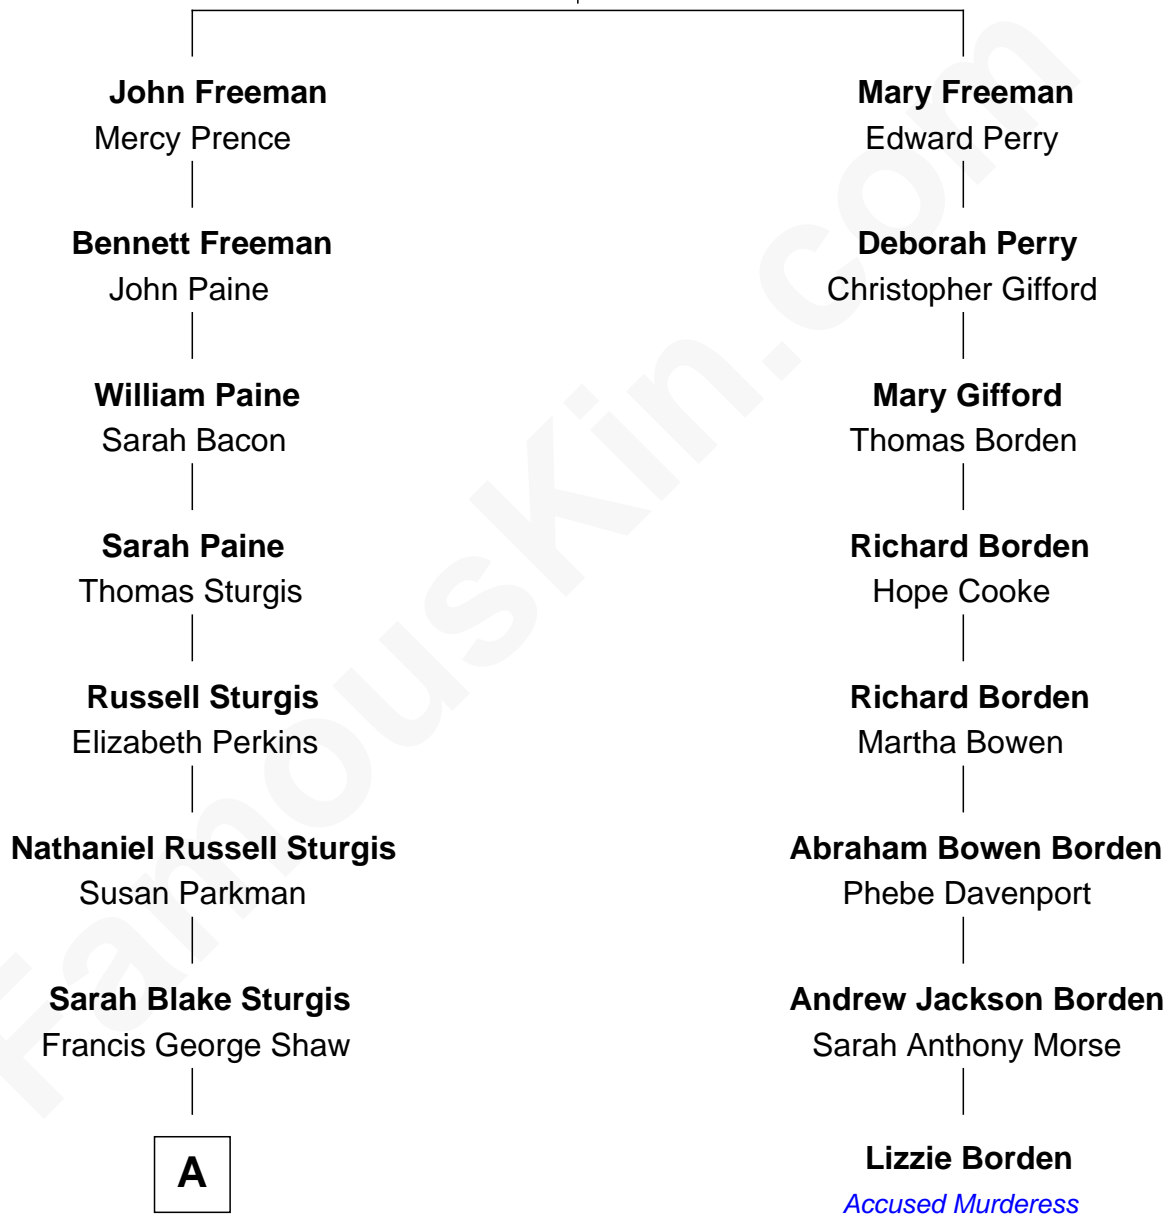

FamousKin.com Relationship Chart of

Kyra Sedgwick

TV and Movie Actress

7th cousin 4 times removed of

Lizzie Borden

Accused Murderess

Edmund Freeman

*with wife
Bennett Hodsell*

*with wife
Elizabeth - - - - -*

A

—
Susanna Shaw

Robert Bowne Minturn

—
Sarah May Minturn

Henry Dwight Sedgwick

—
Robert Minturn Sedgwick

Helen Peabody