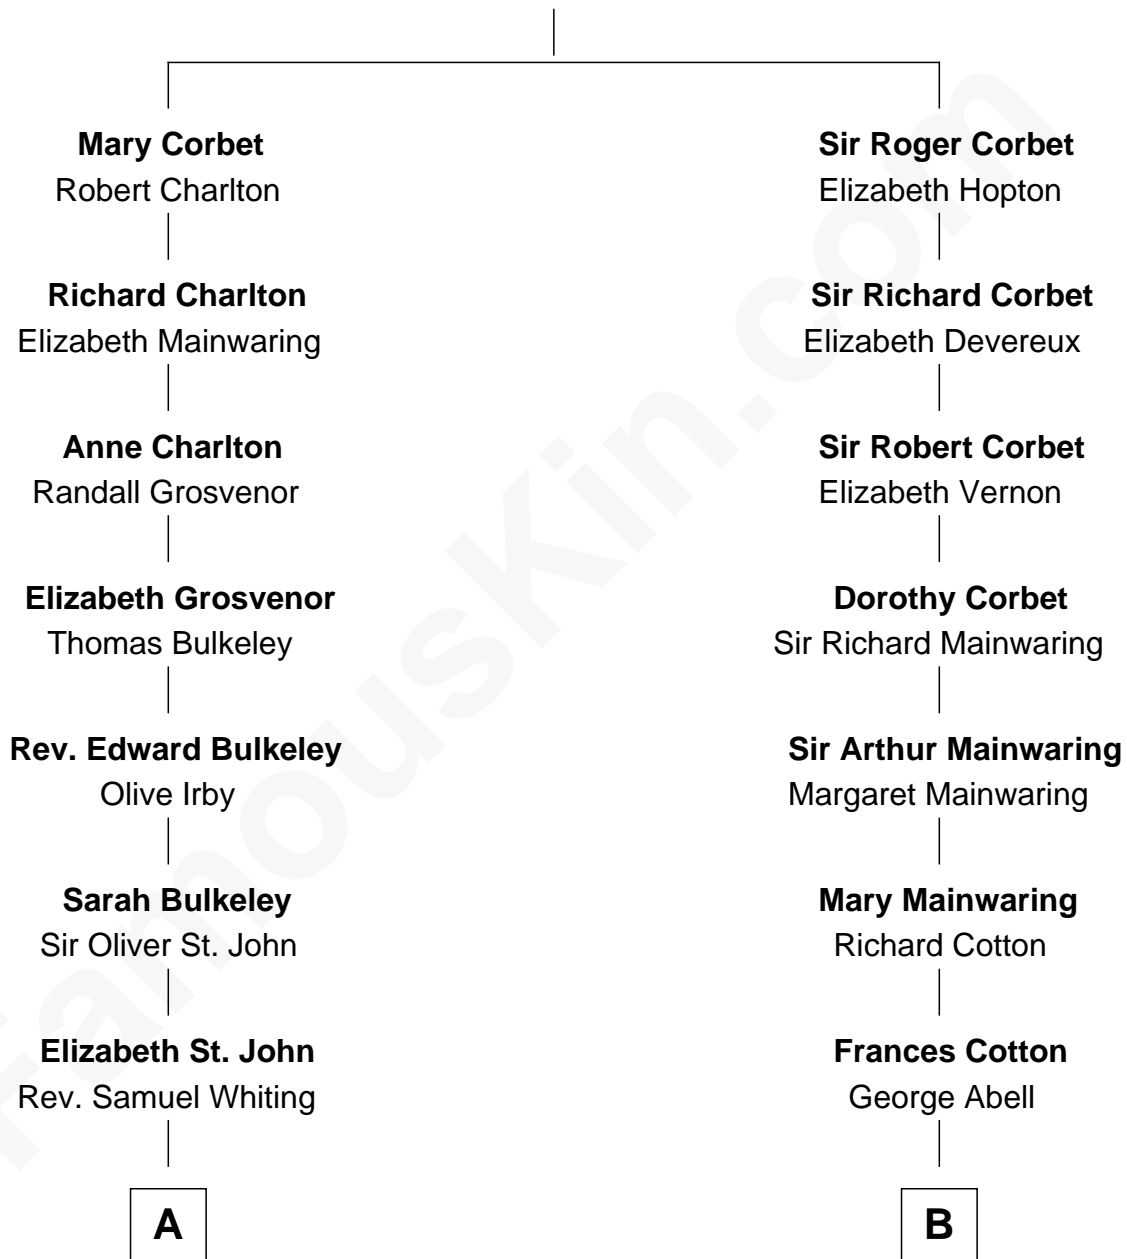

FamousKin.com

Relationship Chart of

Kyra Sedgwick

TV and Movie Actress

16th cousin 2 times removed of

Lizzie Borden

Accused Murderess

Sir Robert Corbet

Margaret - - - - -

C

Henry Dwight Sedgwick

Patricia Ann Rosenwald

Kyra Sedgwick

TV and Movie Actress

FamousKin.com