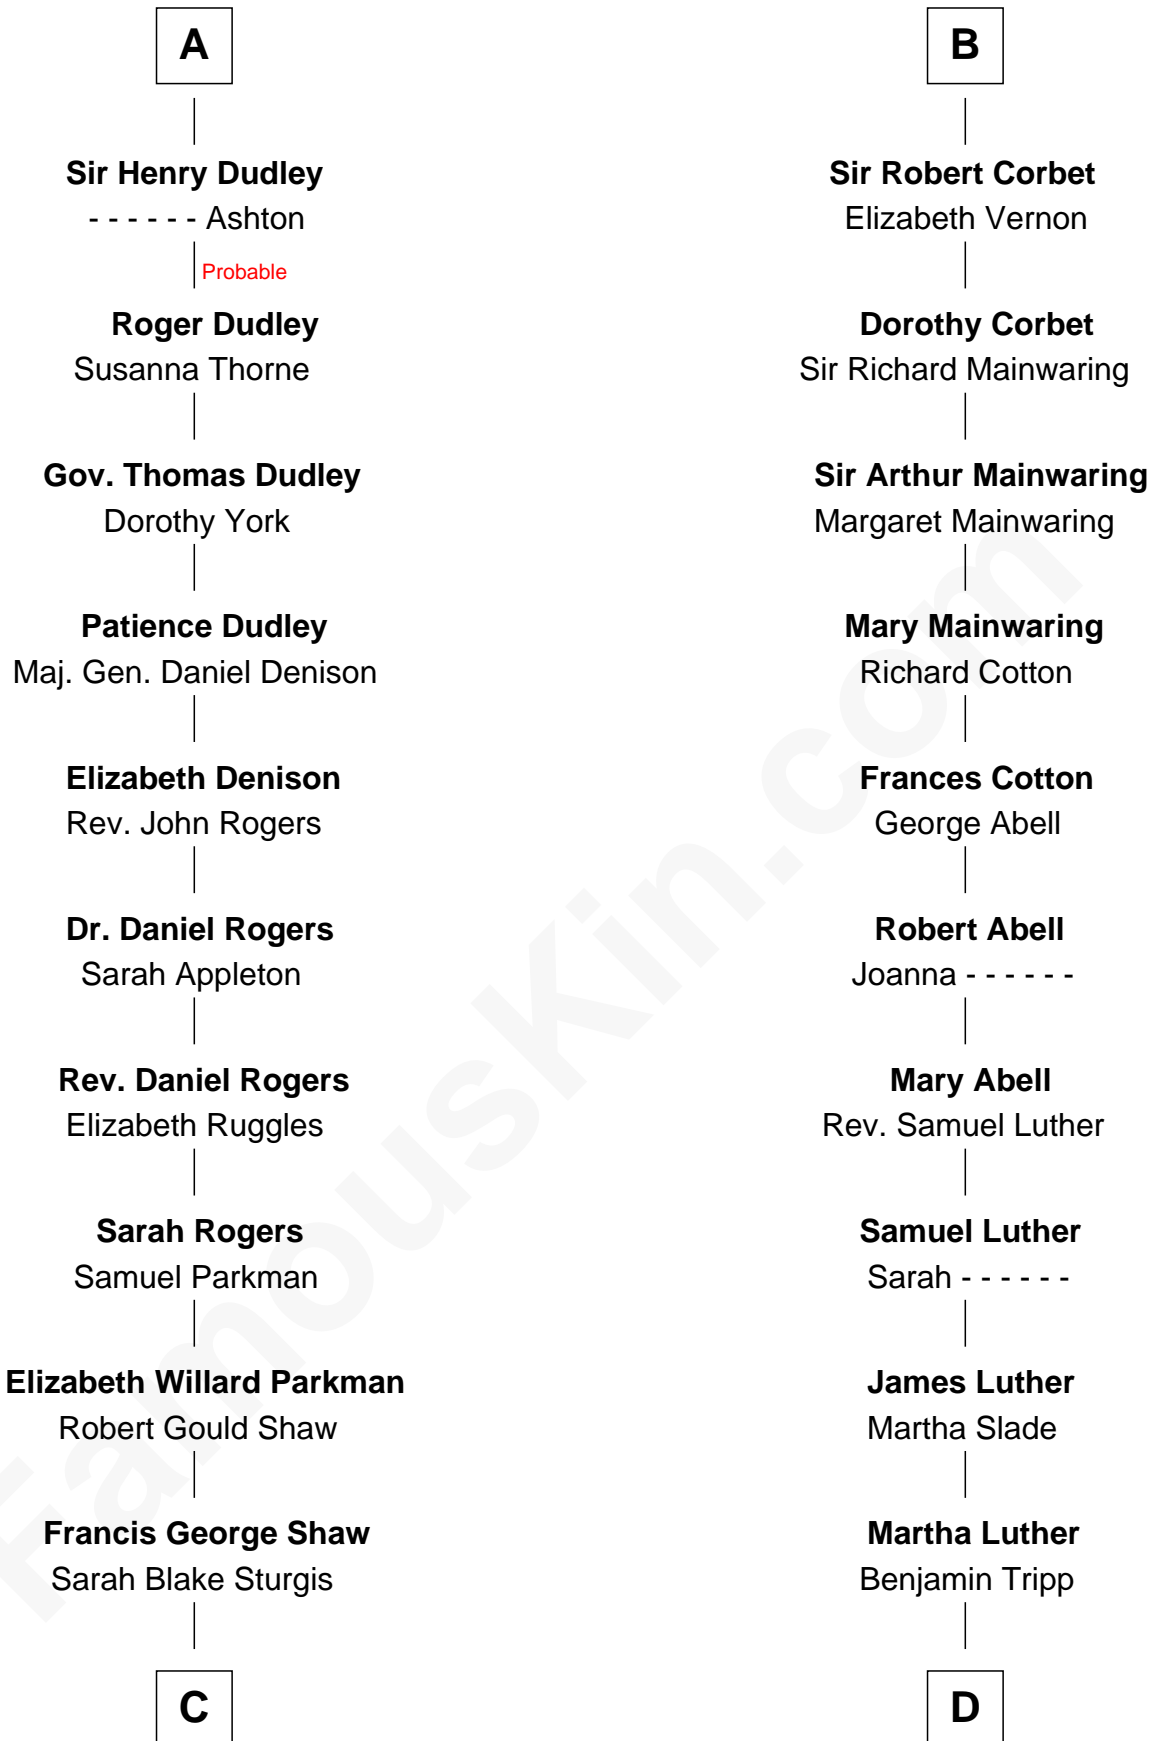

FamousKin.com

Relationship Chart of

Kyra Sedgwick

TV and Movie Actress

21st cousin of

Lizzie Borden

Accused Murderess

Sir Roger de Grey
Elizabeth de Hastings

C

Susanna Shaw
Robert Bowne Minturn

Sarah May Minturn
Henry Dwight Sedgwick

Robert Minturn Sedgwick
Helen Peabody

Henry Dwight Sedgwick
Patricia Ann Rosenwald

Kyra Sedgwick
TV and Movie Actress

D

Susanna Tripp
John Vinnicum

Sarah L. Vinnicum
Joseph Morse

Anthony Morse
Rhoda Morrison

Sarah Anthony Morse
Andrew Jackson Borden

Lizzie Borden
Accused Murderess