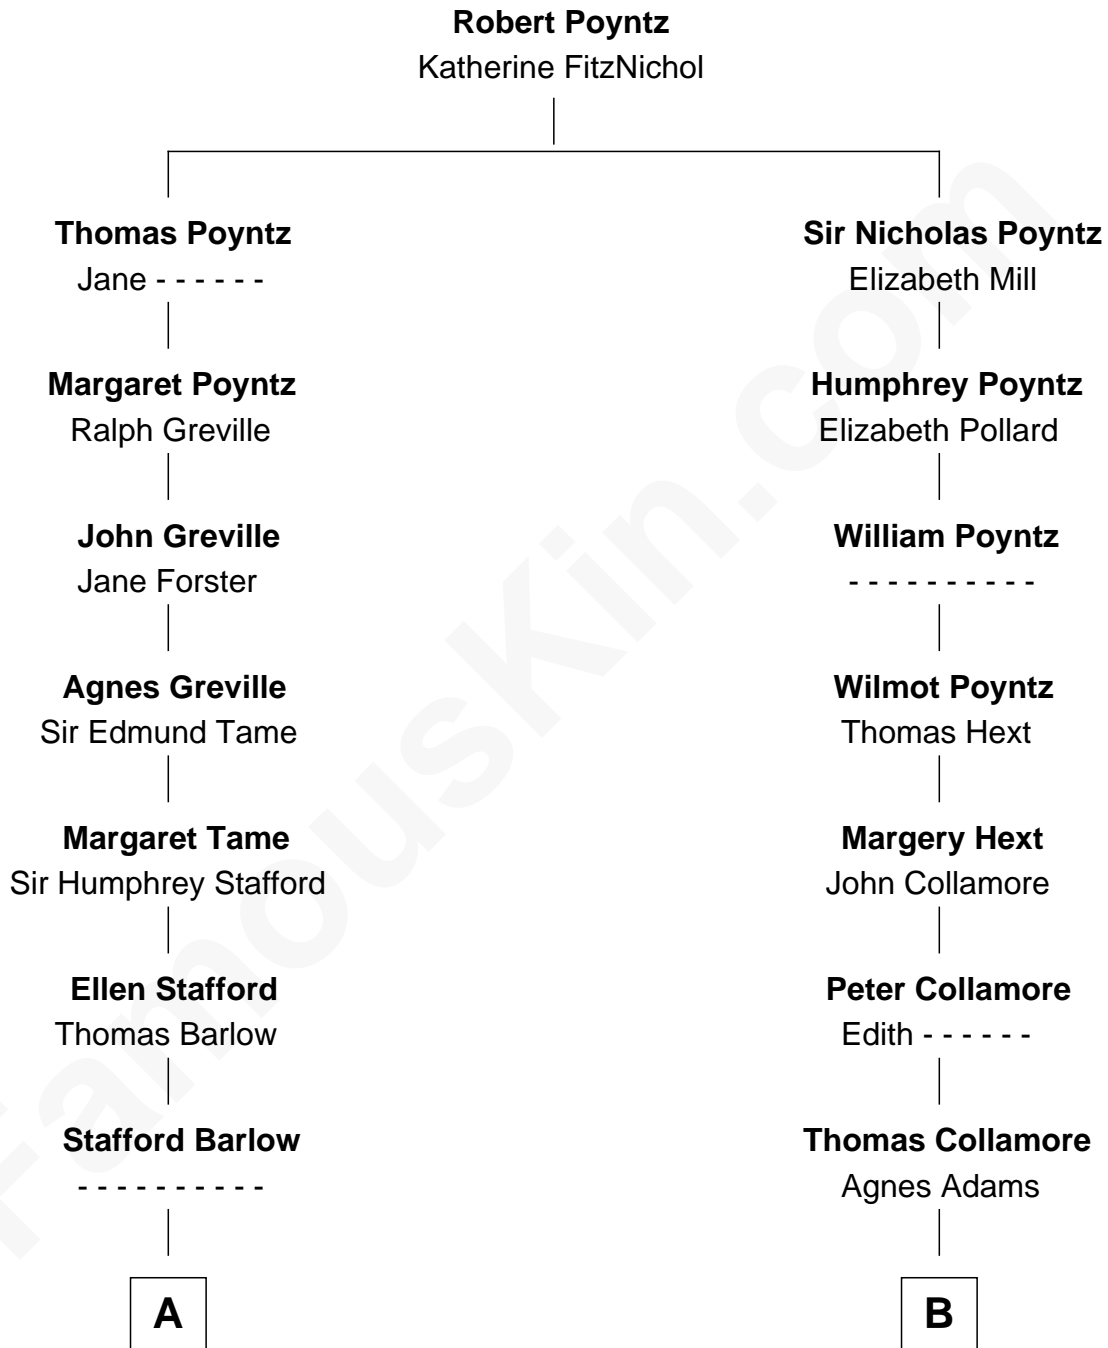

FamousKin.com Relationship Chart of

Kyra Sedgwick

TV and Movie Actress

18th cousin of

Warren Buffett

Chairman & CEO, Berkshire Hathaway

C

Henry Dwight Sedgwick
Patricia Ann Rosenwald