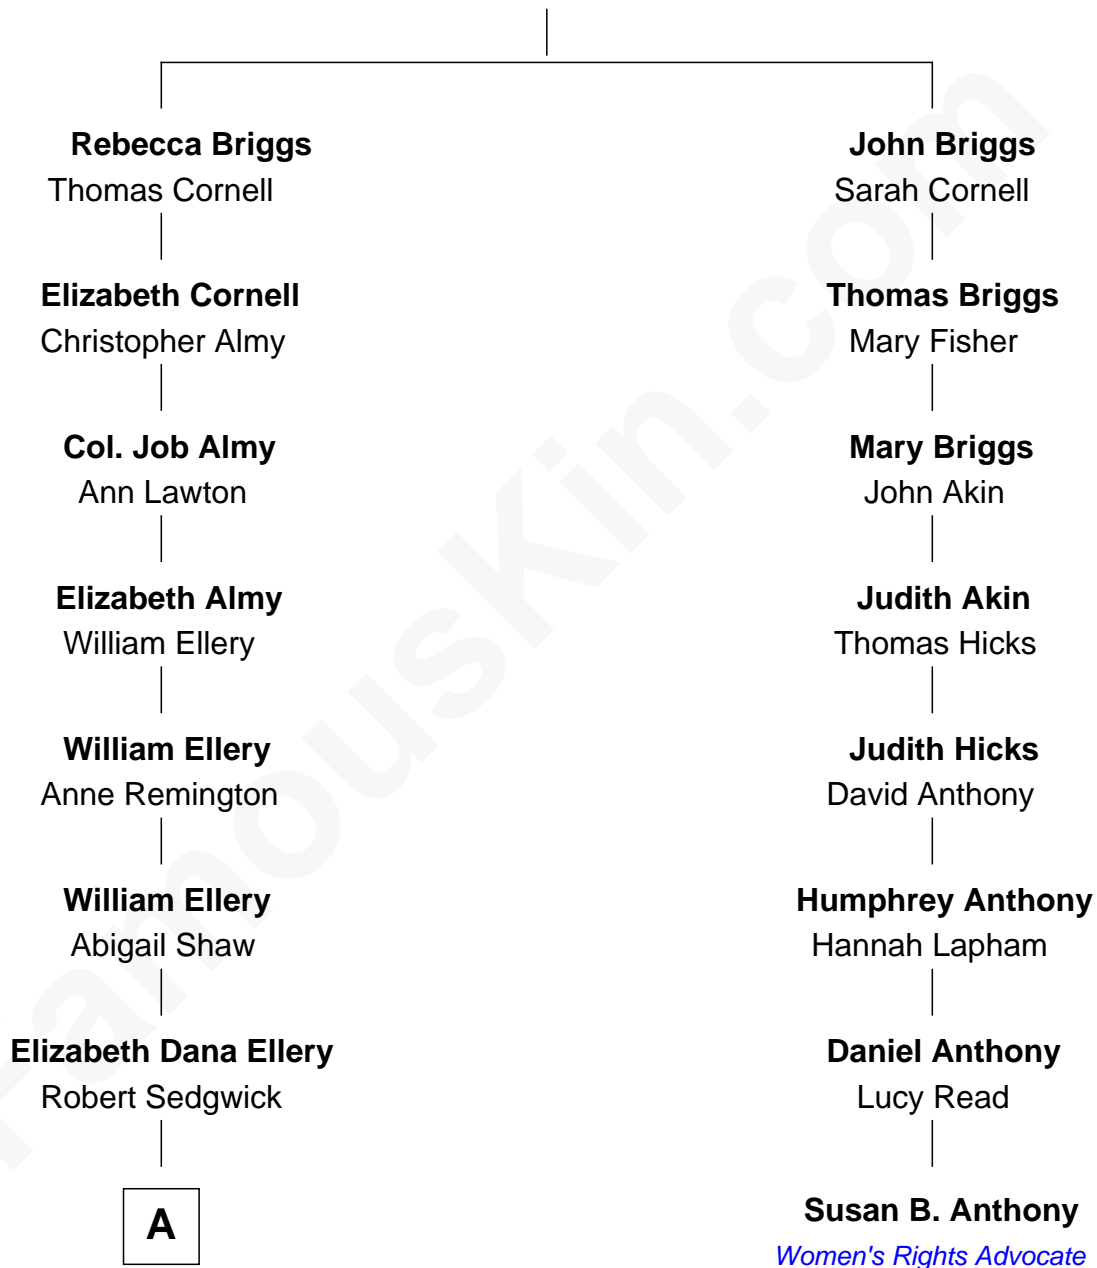

FamousKin.com Relationship Chart of

Kyra Sedgwick

TV and Movie Actress

7th cousin 4 times removed of

Susan B. Anthony

Women's Rights Advocate

Henry Briggs

A

—
Henrietta Ellery Sedgwick

Henry Dwight Sedgwick

—
Henry Dwight Sedgwick

Sarah May Minturn

—
Robert Minturn Sedgwick

Helen Peabody

—
Henry Dwight Sedgwick

Patricia Ann Rosenwald