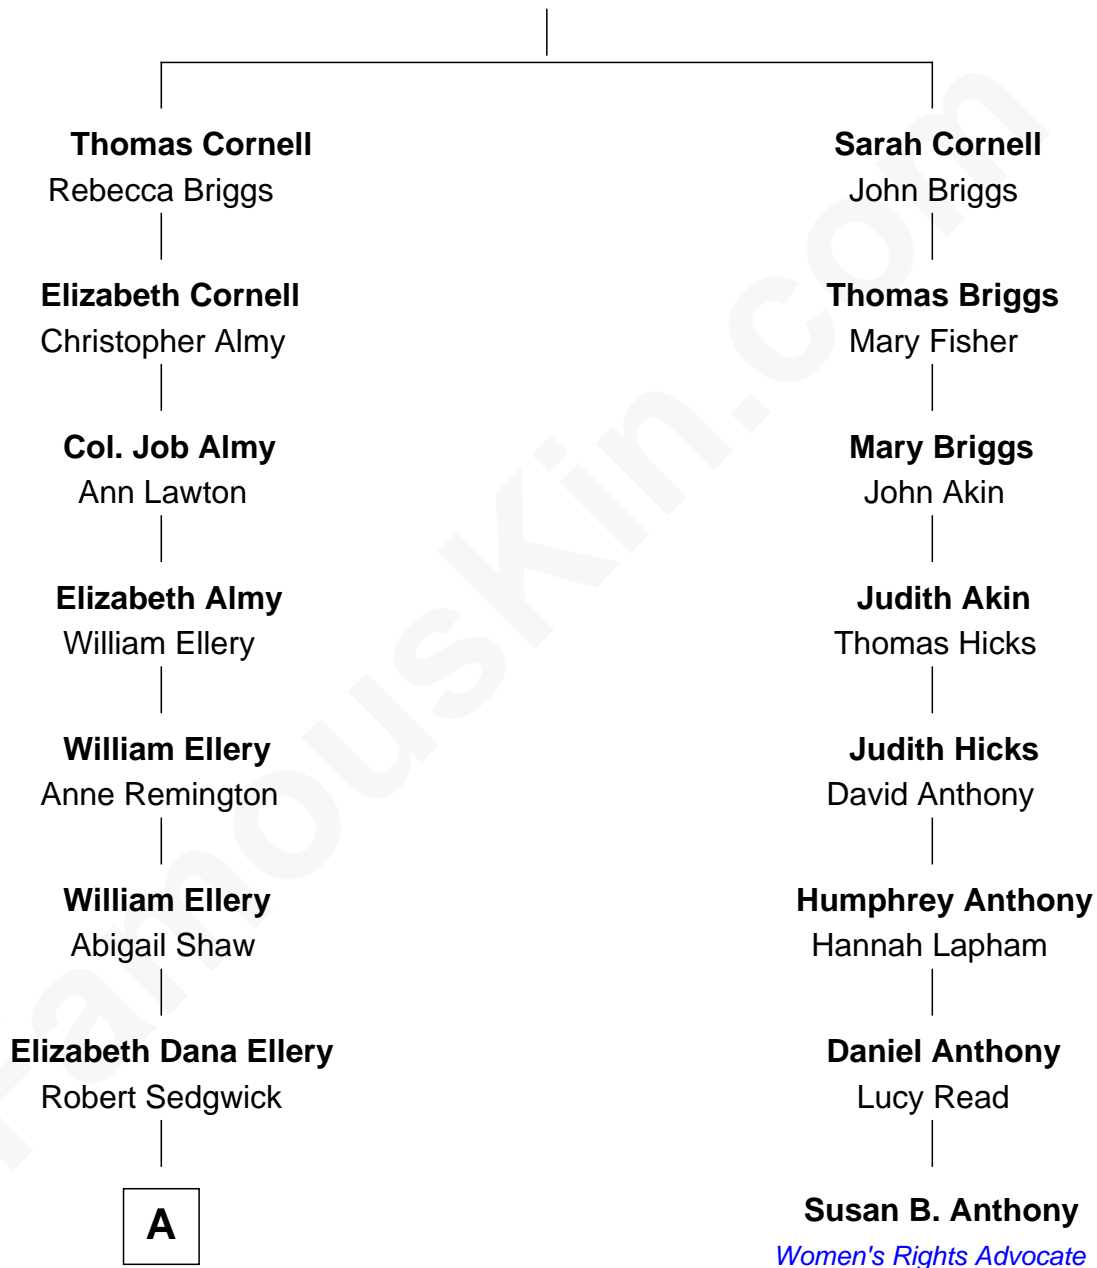

FamousKin.com Relationship Chart of

Kyra Sedgwick

TV and Movie Actress

7th cousin 4 times removed of

Susan B. Anthony

Women's Rights Advocate

----- Cornell

A

—
Henrietta Ellery Sedgwick

Henry Dwight Sedgwick

—
Henry Dwight Sedgwick

Sarah May Minturn

—
Robert Minturn Sedgwick

Helen Peabody

—
Henry Dwight Sedgwick

Patricia Ann Rosenwald