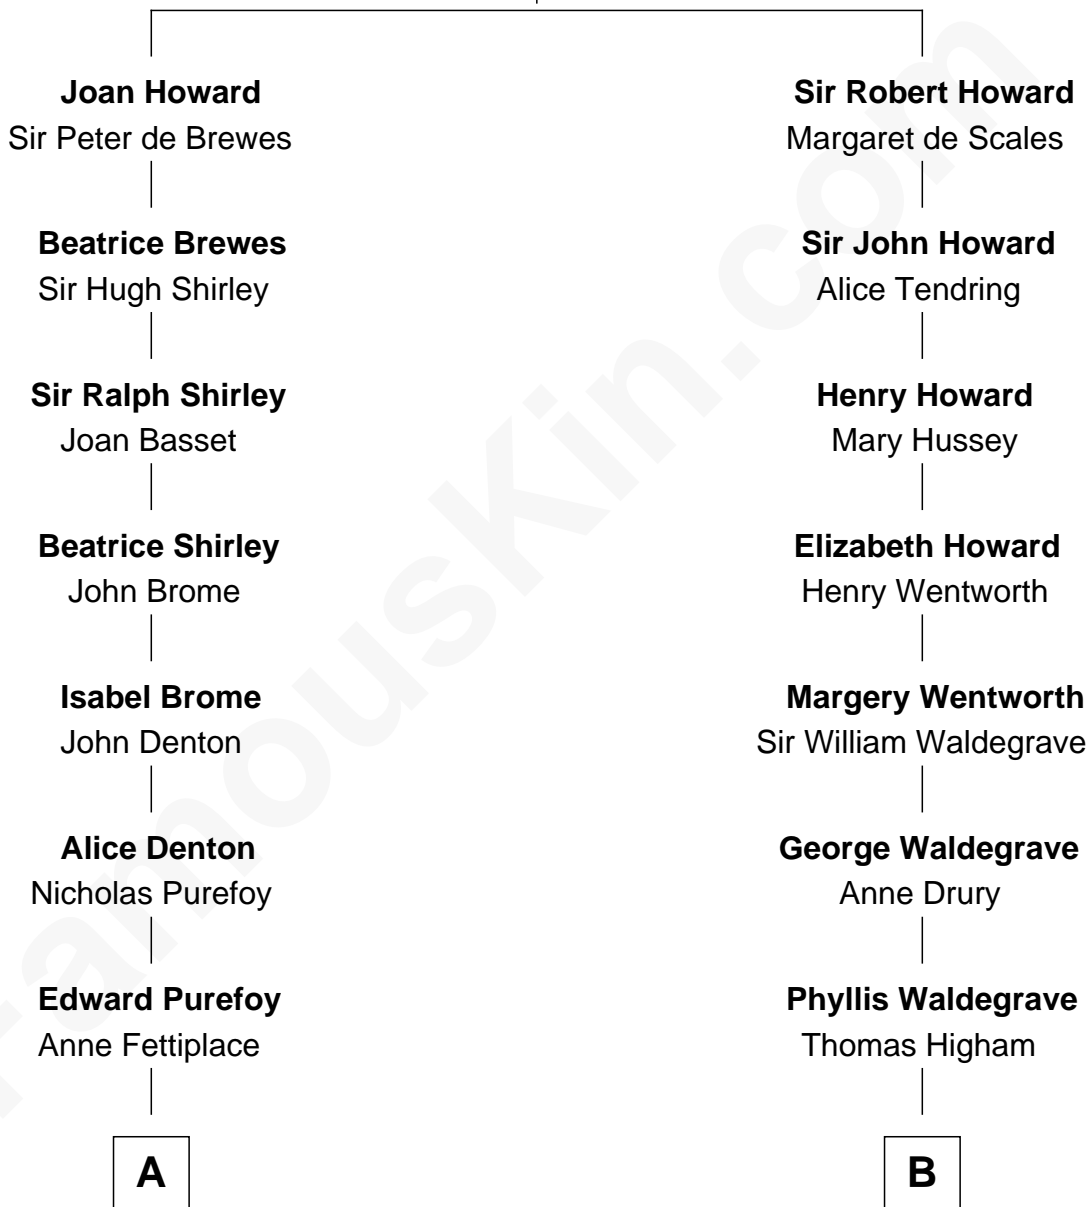

FamousKin.com Relationship Chart of

Kyra Sedgwick

TV and Movie Actress

18th cousin 3 times removed of

Walt Disney

Co-Founder of The Walt Disney Company

Sir John Howard

Alice de Bois

C

Susanna Shaw
Robert Bowne Minturn

Sarah May Minturn
Henry Dwight Sedgwick

Robert Minturn Sedgwick
Helen Peabody

Henry Dwight Sedgwick
Patricia Ann Rosenwald

Kyra Sedgwick
TV and Movie Actress

D

Flora Call
Elias Charles Disney