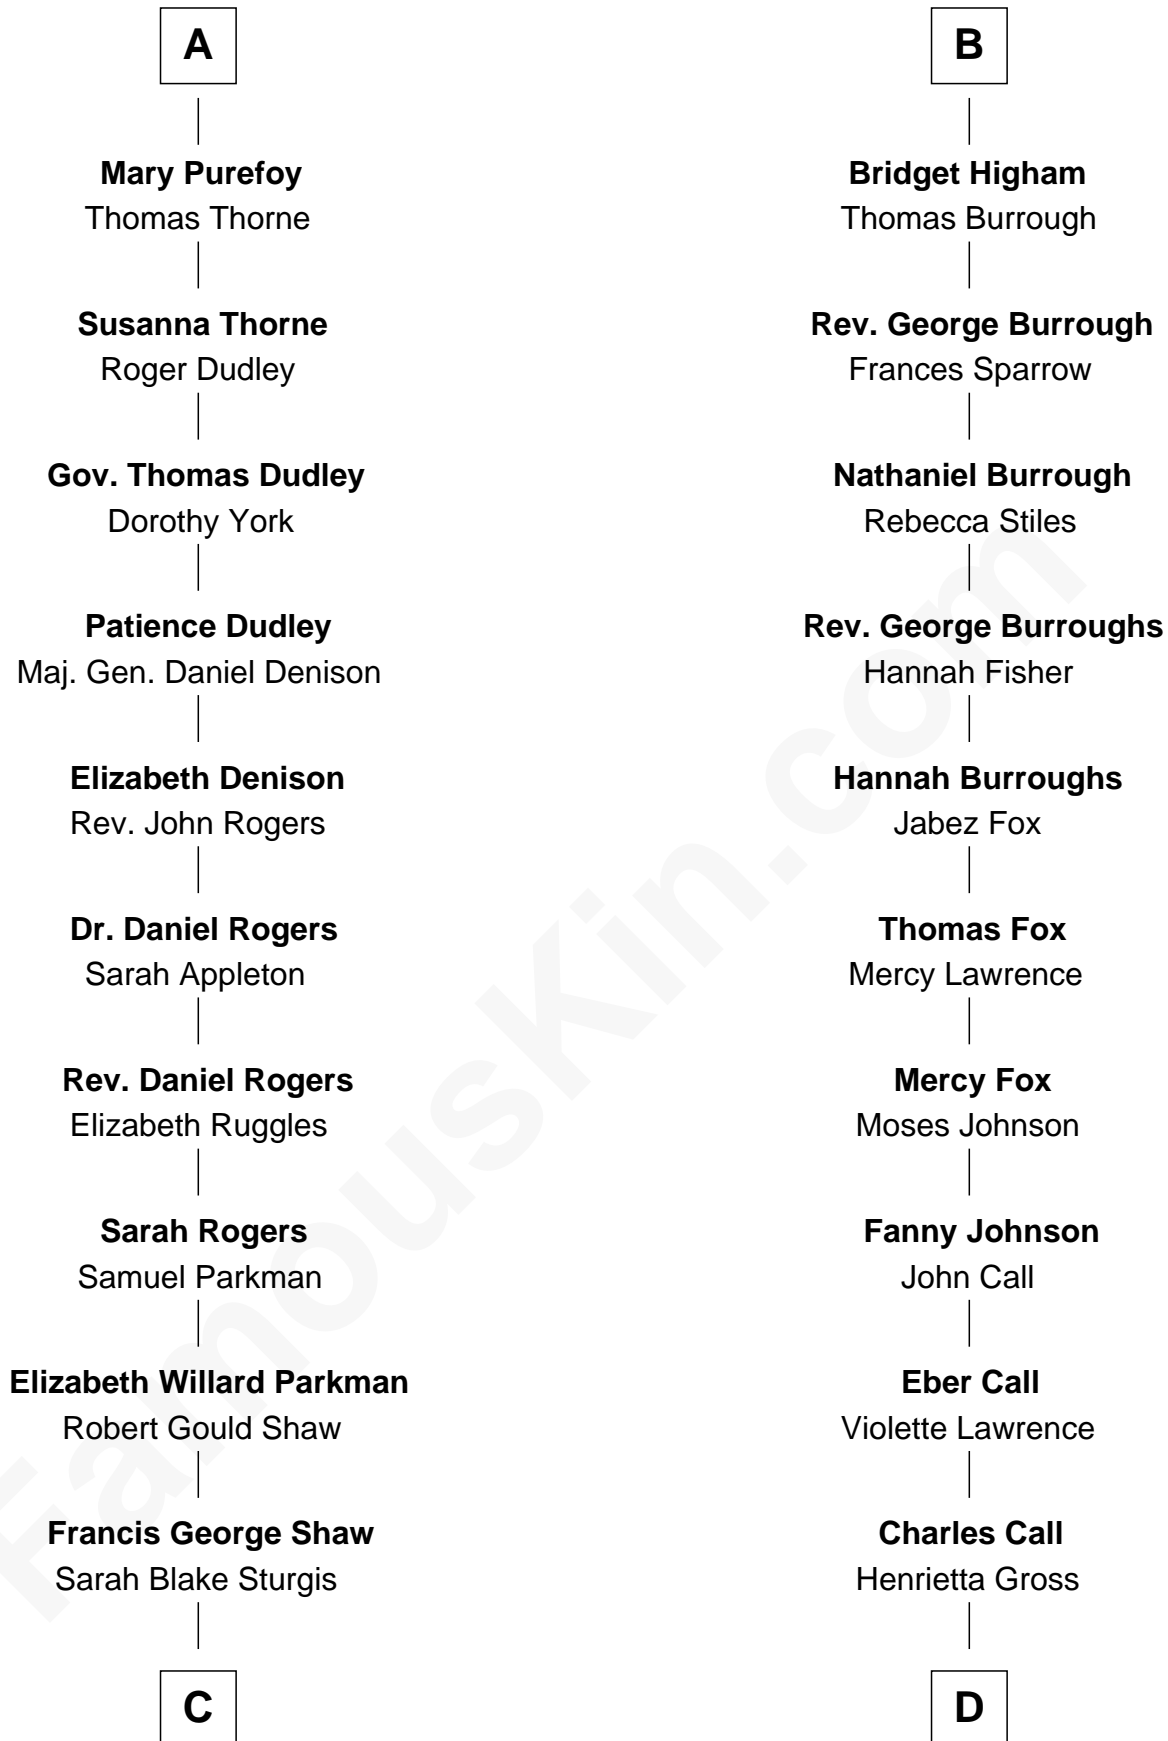

FamousKin.com Relationship Chart of

Kyra Sedgwick

TV and Movie Actress

18th cousin 3 times removed of

Walt Disney

Co-Founder of The Walt Disney Company

Sir John Howard

Alice de Bois

C

Susanna Shaw
Robert Bowne Minturn

Sarah May Minturn
Henry Dwight Sedgwick

Robert Minturn Sedgwick
Helen Peabody

Henry Dwight Sedgwick
Patricia Ann Rosenwald

Kyra Sedgwick
TV and Movie Actress

D

Flora Call
Elias Charles Disney