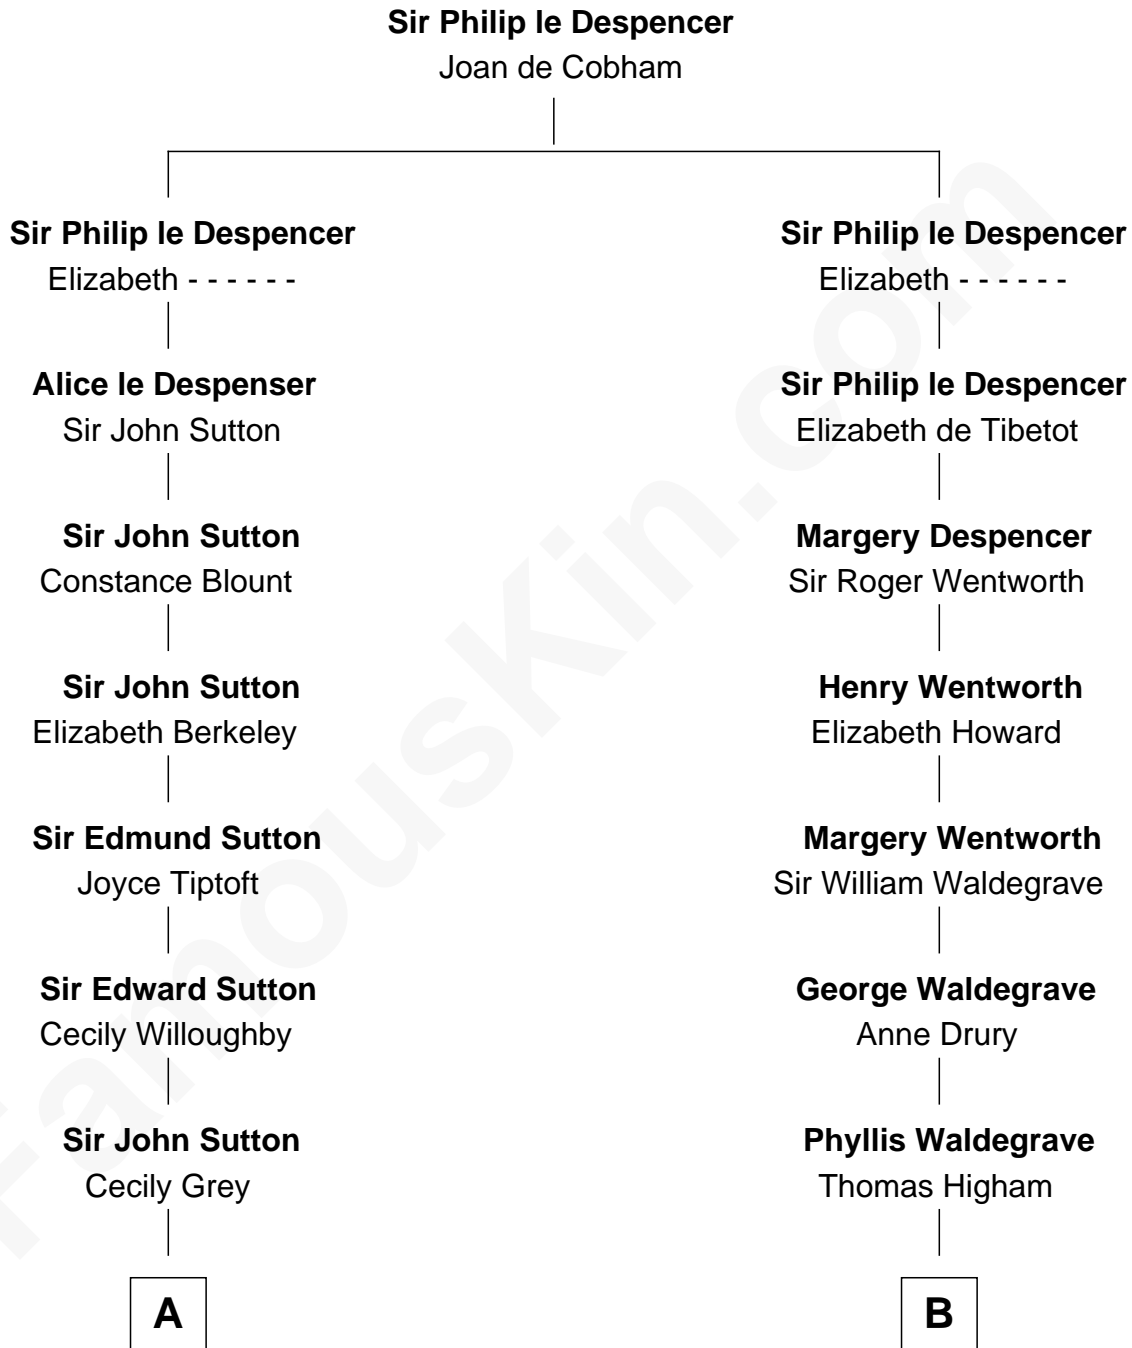

FamousKin.com

Relationship Chart of

Kyra Sedgwick

TV and Movie Actress

10th cousin 11 times removed of

Rev. George Burroughs

Executed for Witchcraft, Salem 1692

C

—
Susanna Shaw
Robert Bowne Minturn

—
Sarah May Minturn
Henry Dwight Sedgwick

—
Robert Minturn Sedgwick
Helen Peabody

—
Henry Dwight Sedgwick
Patricia Ann Rosenwald

—
Kyra Sedgwick
TV and Movie Actress

FamousKin.com