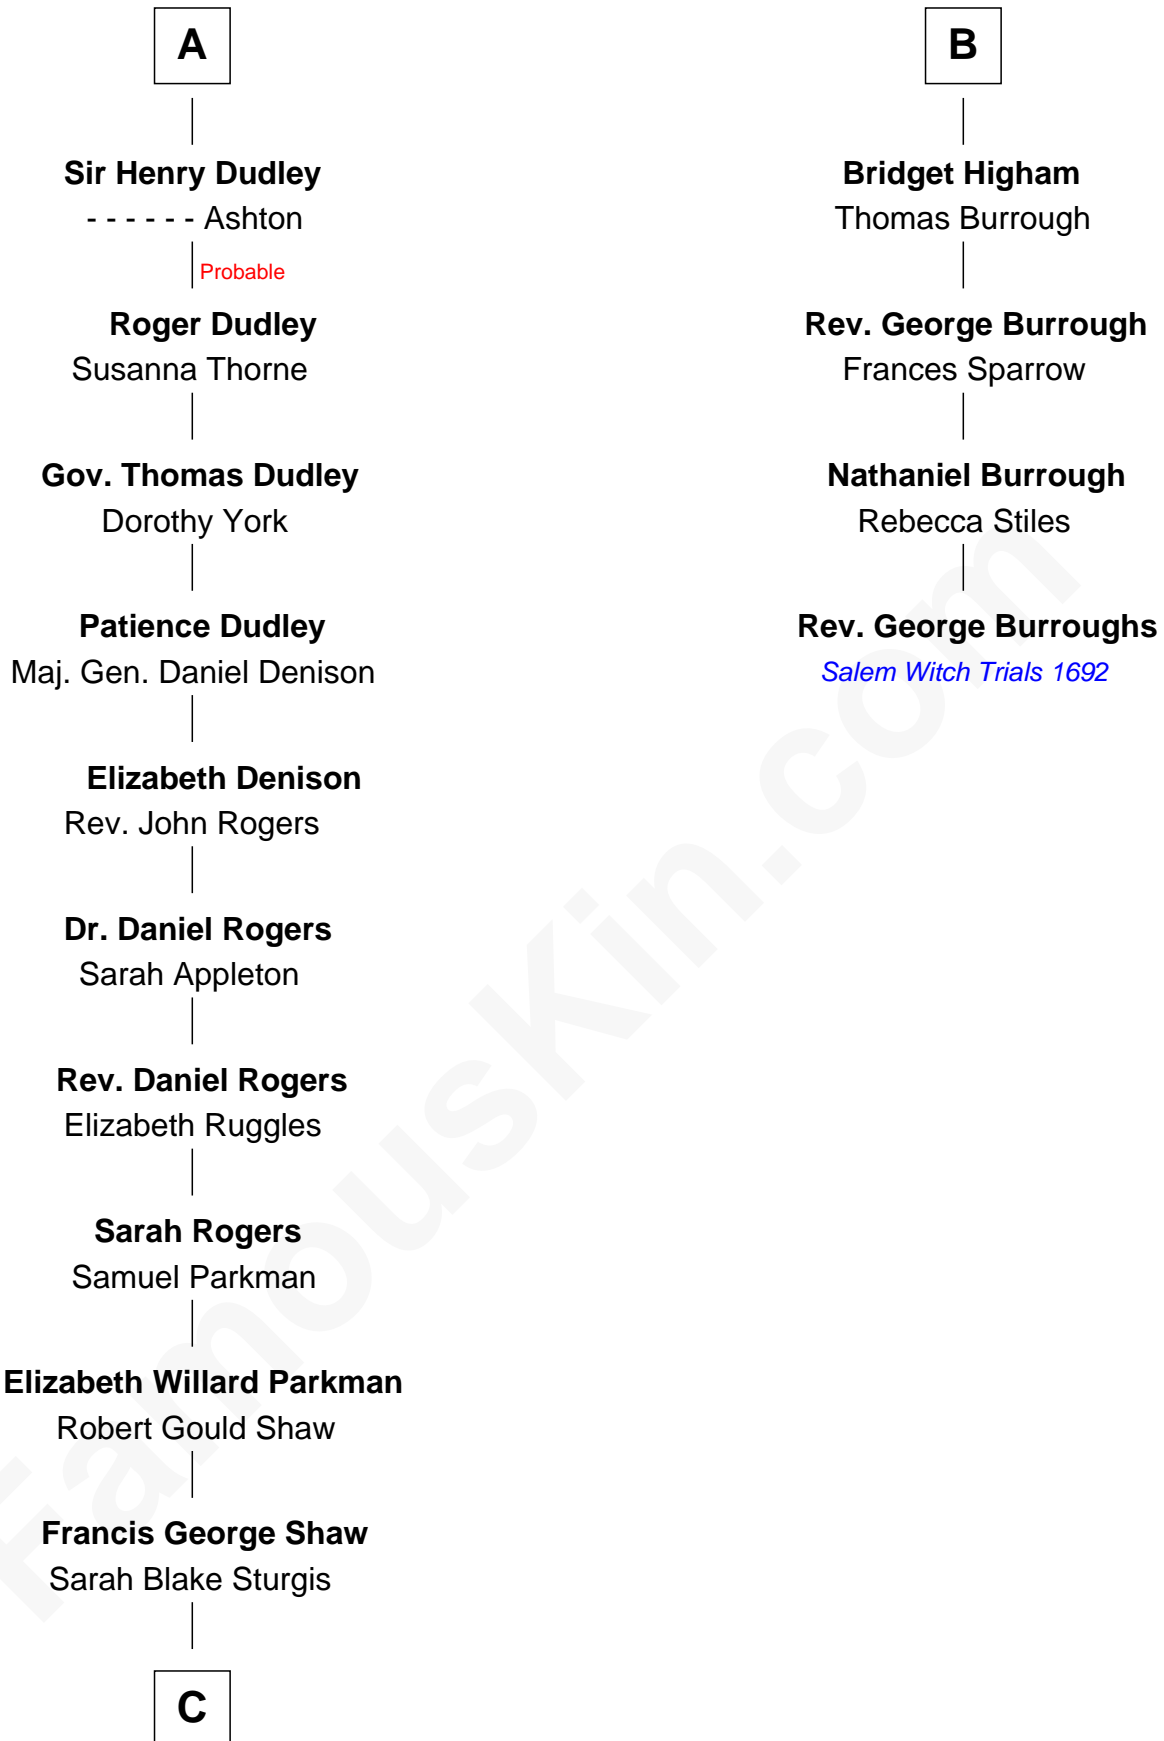

FamousKin.com

Relationship Chart of

Kyra Sedgwick

TV and Movie Actress

10th cousin 11 times removed of

Rev. George Burroughs

Executed for Witchcraft, Salem 1692

C

—
Susanna Shaw
Robert Bowne Minturn

—
Sarah May Minturn
Henry Dwight Sedgwick

—
Robert Minturn Sedgwick
Helen Peabody

—
Henry Dwight Sedgwick
Patricia Ann Rosenwald

—
Kyra Sedgwick
TV and Movie Actress

FamousKin.com