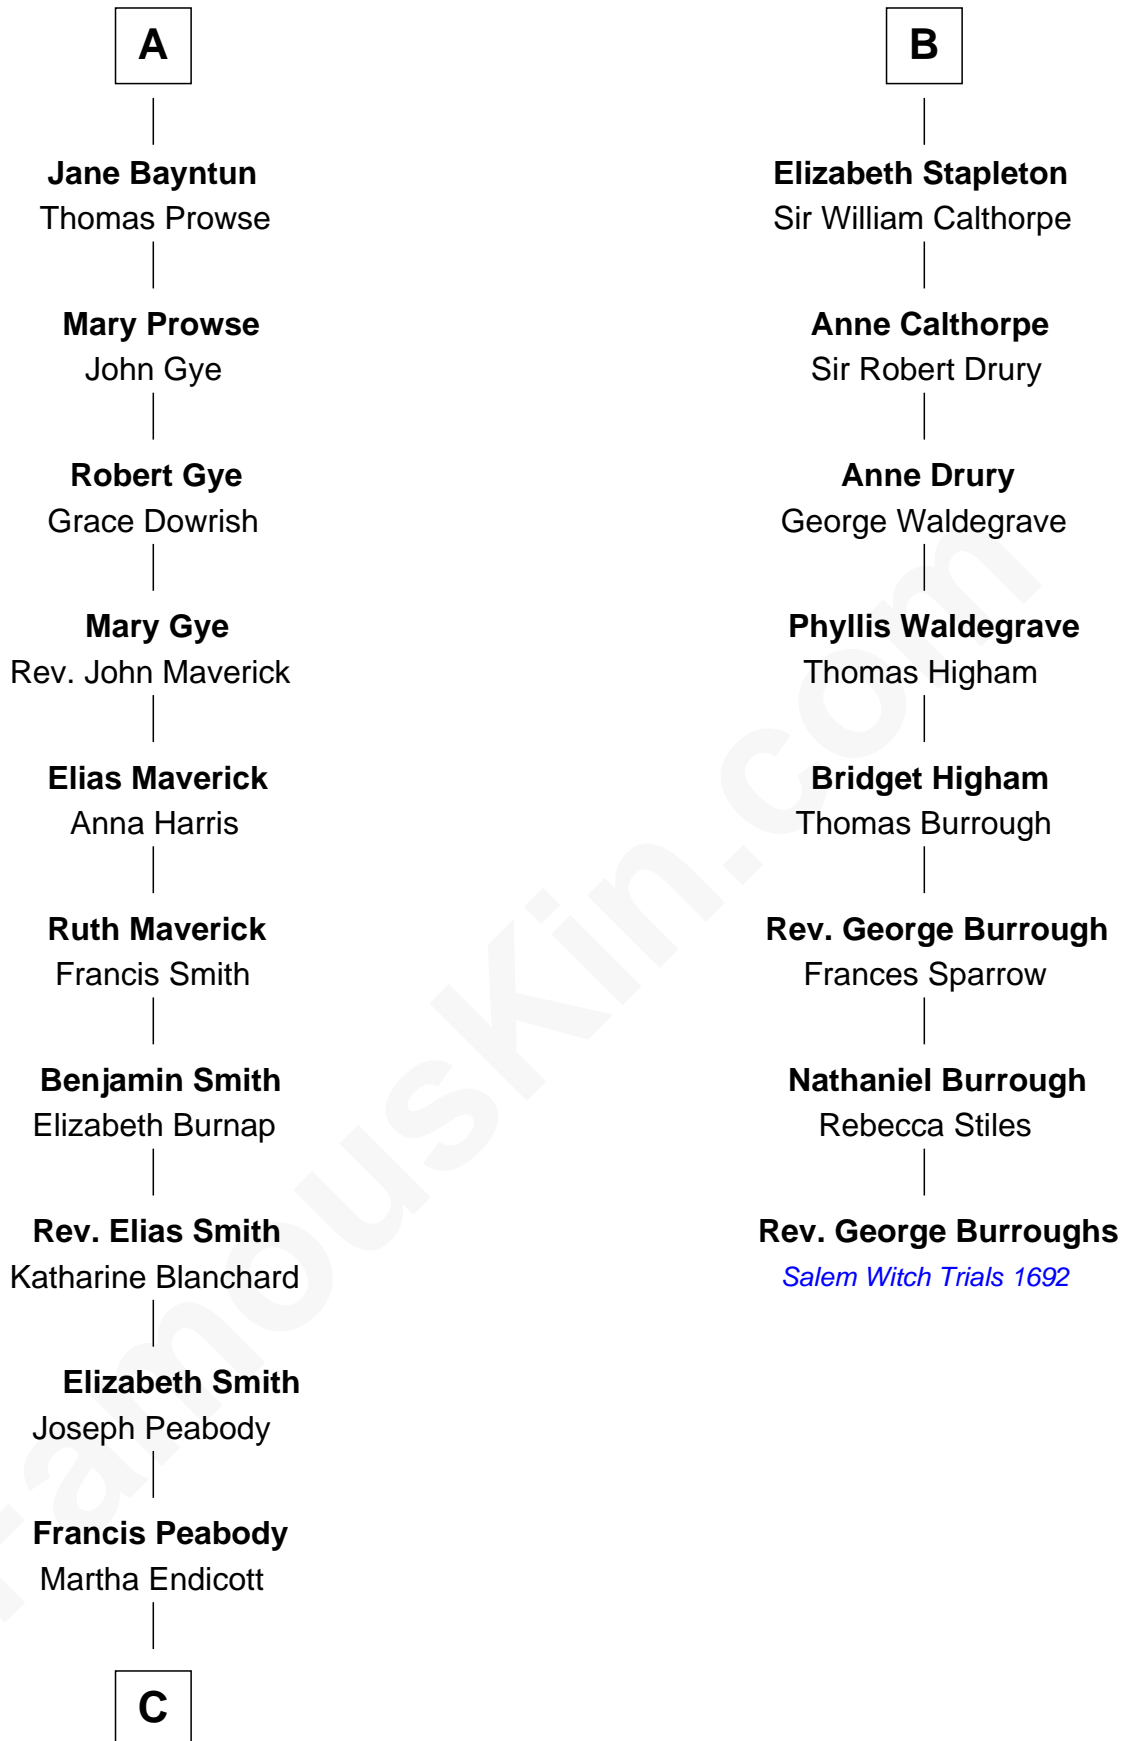

FamousKin.com Relationship Chart of

Kyra Sedgwick

TV and Movie Actress

14th cousin 7 times removed of

Rev. George Burroughs

Executed for Witchcraft, Salem 1692

C

—
Samuel Endicott Peabody

Marianne Cabot Lee

—
Rev. Dr. Endicott Peabody

Fannie Peabody

—
Helen Peabody

Robert Minturn Sedgwick

—
Henry Dwight Sedgwick

Patricia Ann Rosenwald

—
Kyra Sedgwick