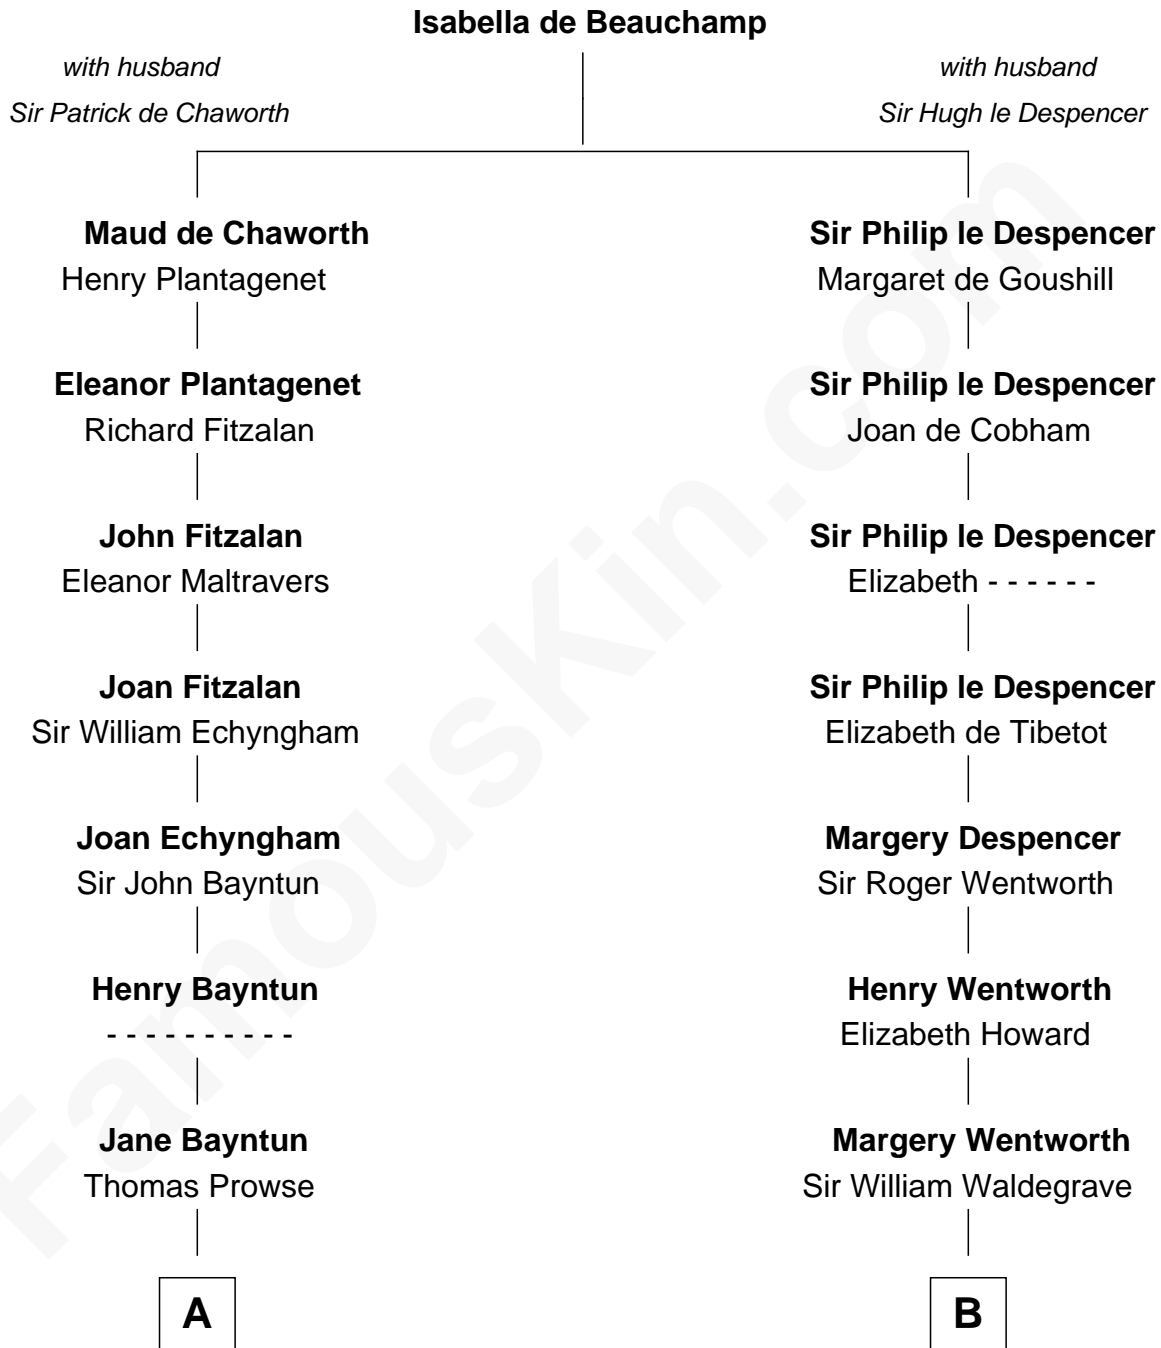

FamousKin.com Relationship Chart of

Kyra Sedgwick

TV and Movie Actress

12th cousin 8 times removed of

Rev. George Burroughs

Executed for Witchcraft, Salem 1692

C

Rev. Dr. Endicott Peabody

Fannie Peabody

Helen Peabody

Robert Minturn Sedgwick

Henry Dwight Sedgwick

Patricia Ann Rosenwald

Kyra Sedgwick

TV and Movie Actress

FamousKin.com