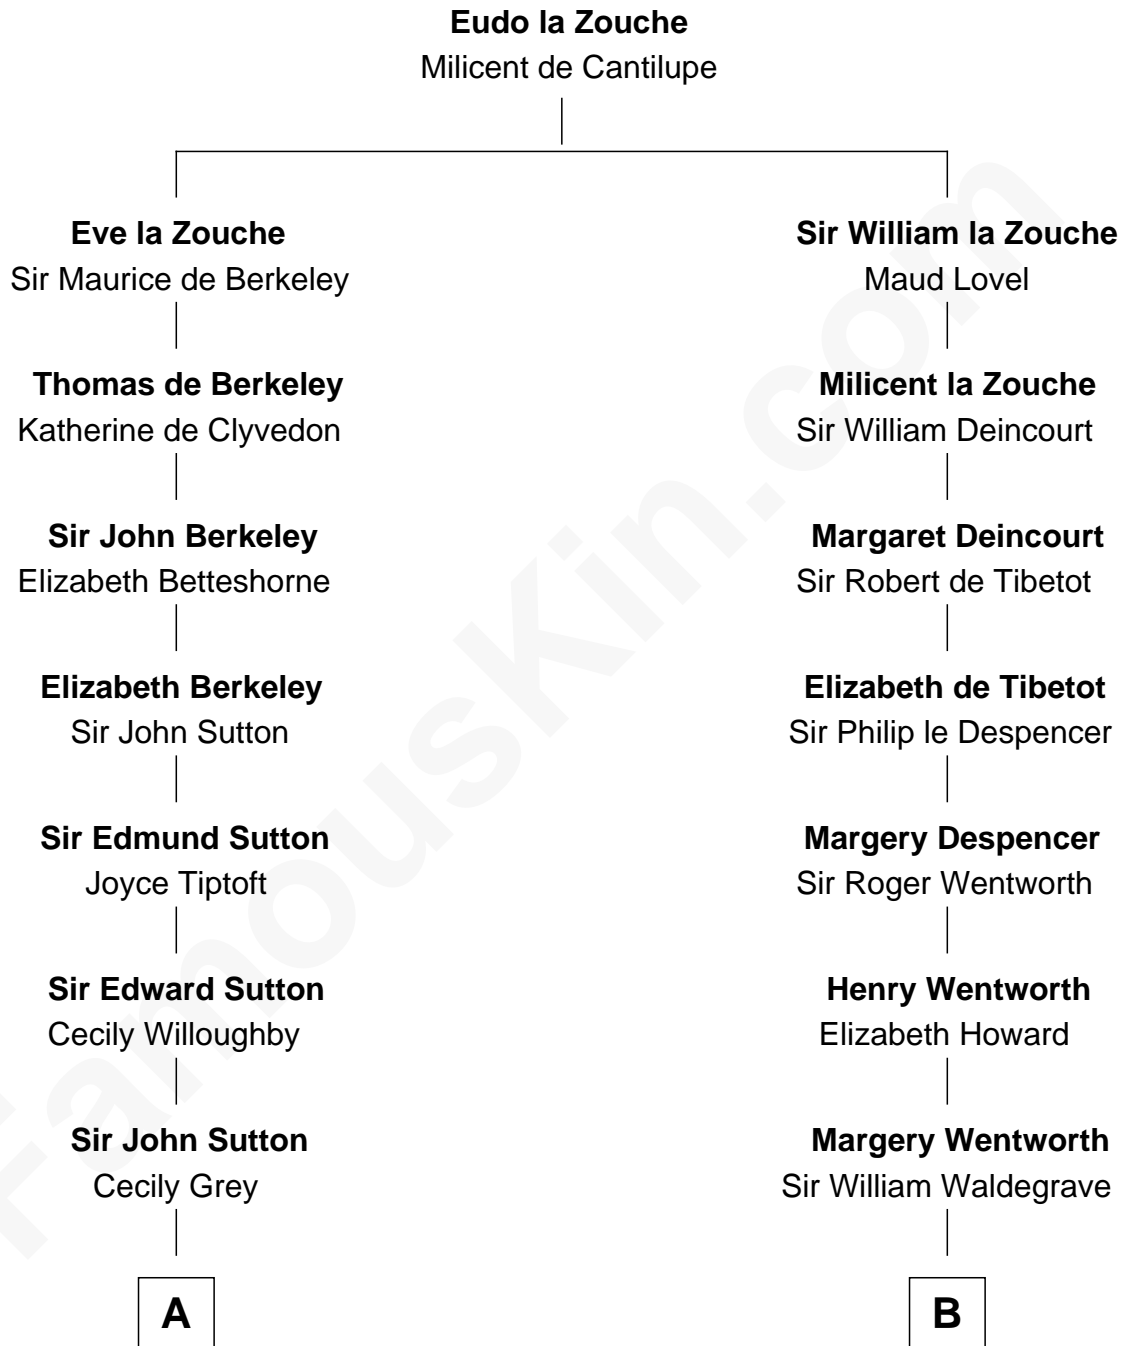

FamousKin.com Relationship Chart of

Kyra Sedgwick

TV and Movie Actress

12th cousin 9 times removed of

Rev. George Burroughs

Executed for Witchcraft, Salem 1692

C

—
Susanna Shaw
Robert Bowne Minturn

—
Sarah May Minturn
Henry Dwight Sedgwick

—
Robert Minturn Sedgwick
Helen Peabody

—
Henry Dwight Sedgwick
Patricia Ann Rosenwald

—
Kyra Sedgwick
TV and Movie Actress

FamousKin.com