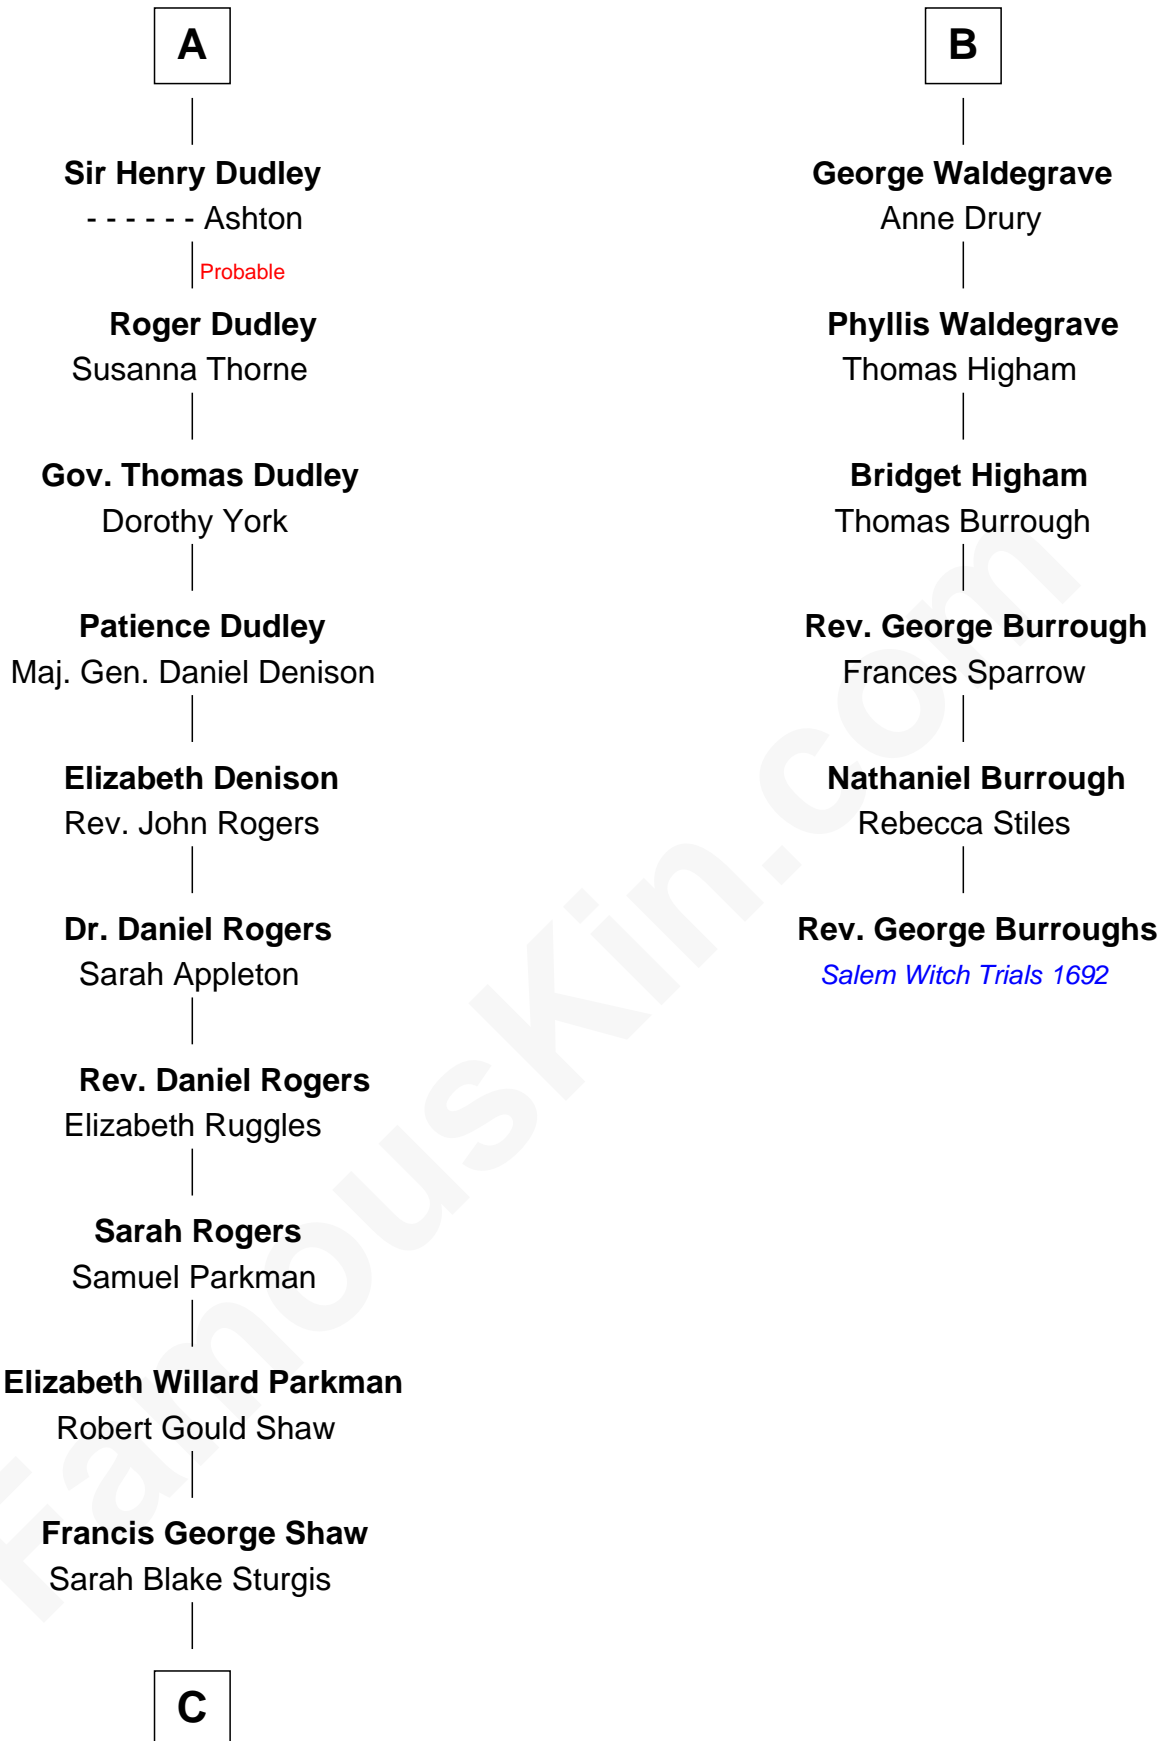

FamousKin.com Relationship Chart of

Kyra Sedgwick

TV and Movie Actress

12th cousin 9 times removed of

Rev. George Burroughs

Executed for Witchcraft, Salem 1692

C

—
Susanna Shaw
Robert Bowne Minturn

—
Sarah May Minturn
Henry Dwight Sedgwick

—
Robert Minturn Sedgwick
Helen Peabody

—
Henry Dwight Sedgwick
Patricia Ann Rosenwald

—
Kyra Sedgwick
TV and Movie Actress

FamousKin.com