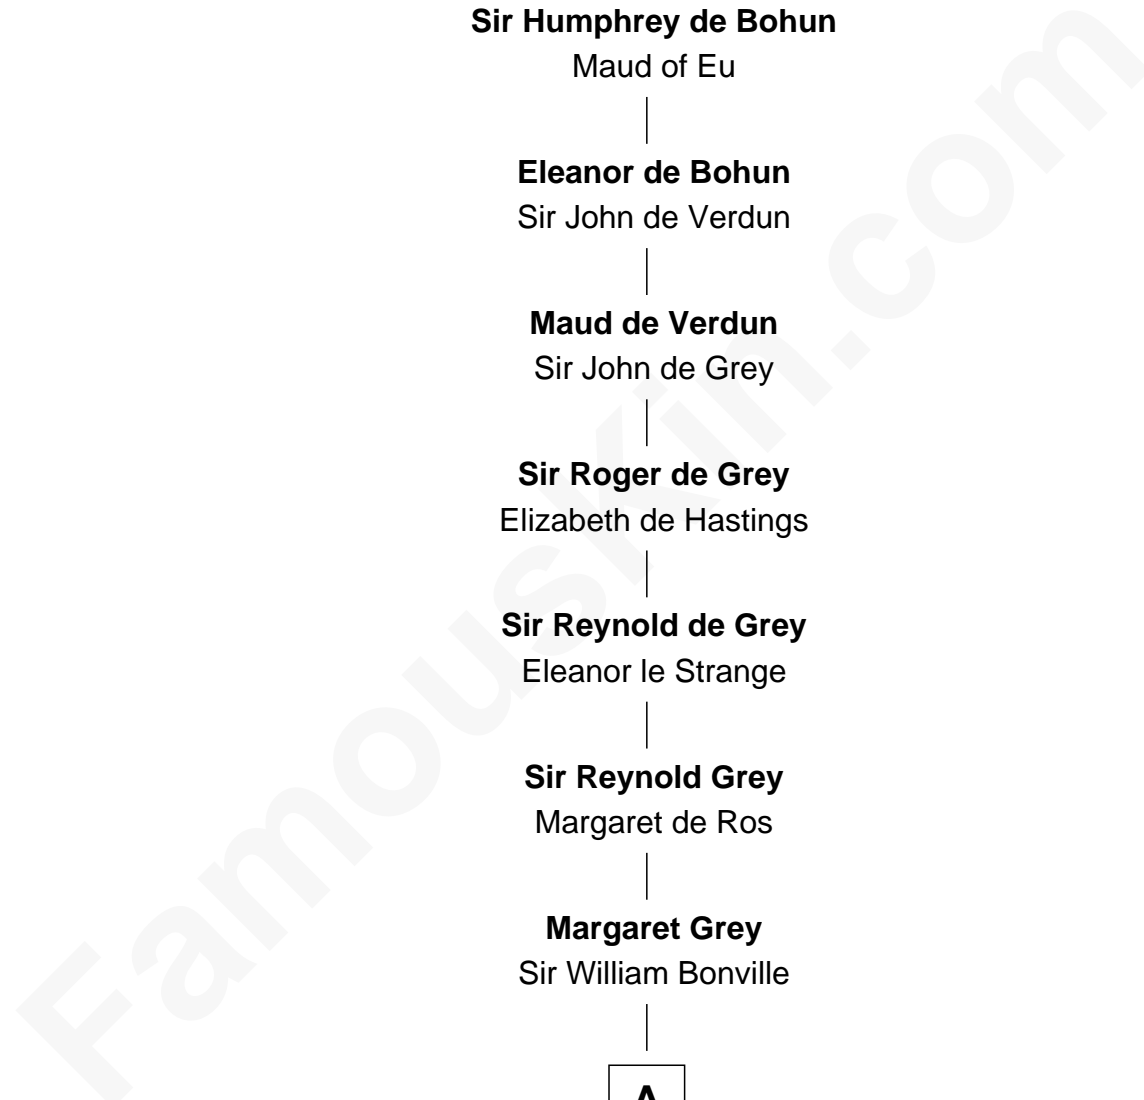

FamousKin.com Relationship Chart of

Kyra Sedgwick

TV and Movie Actress

24th Great-granddaughter of

Henry de Bohun

Magna Carta Surety

Henry de Bohun

Maud de Mandeville

Sir Reynold de Grey

Eleanor le Strange

Sir Reynold Grey

Margaret de Ros

Margaret Grey

Sir William Bonville

A

A

William Bonville
Elizabeth Harington

William Bonville
Katherine Neville

Cecily Bonville
Thomas Grey

Cecily Grey
Sir John Sutton

Sir Henry Dudley
----- Ashton

Probable

Roger Dudley
Susanna Thorne

Gov. Thomas Dudley
Dorothy York