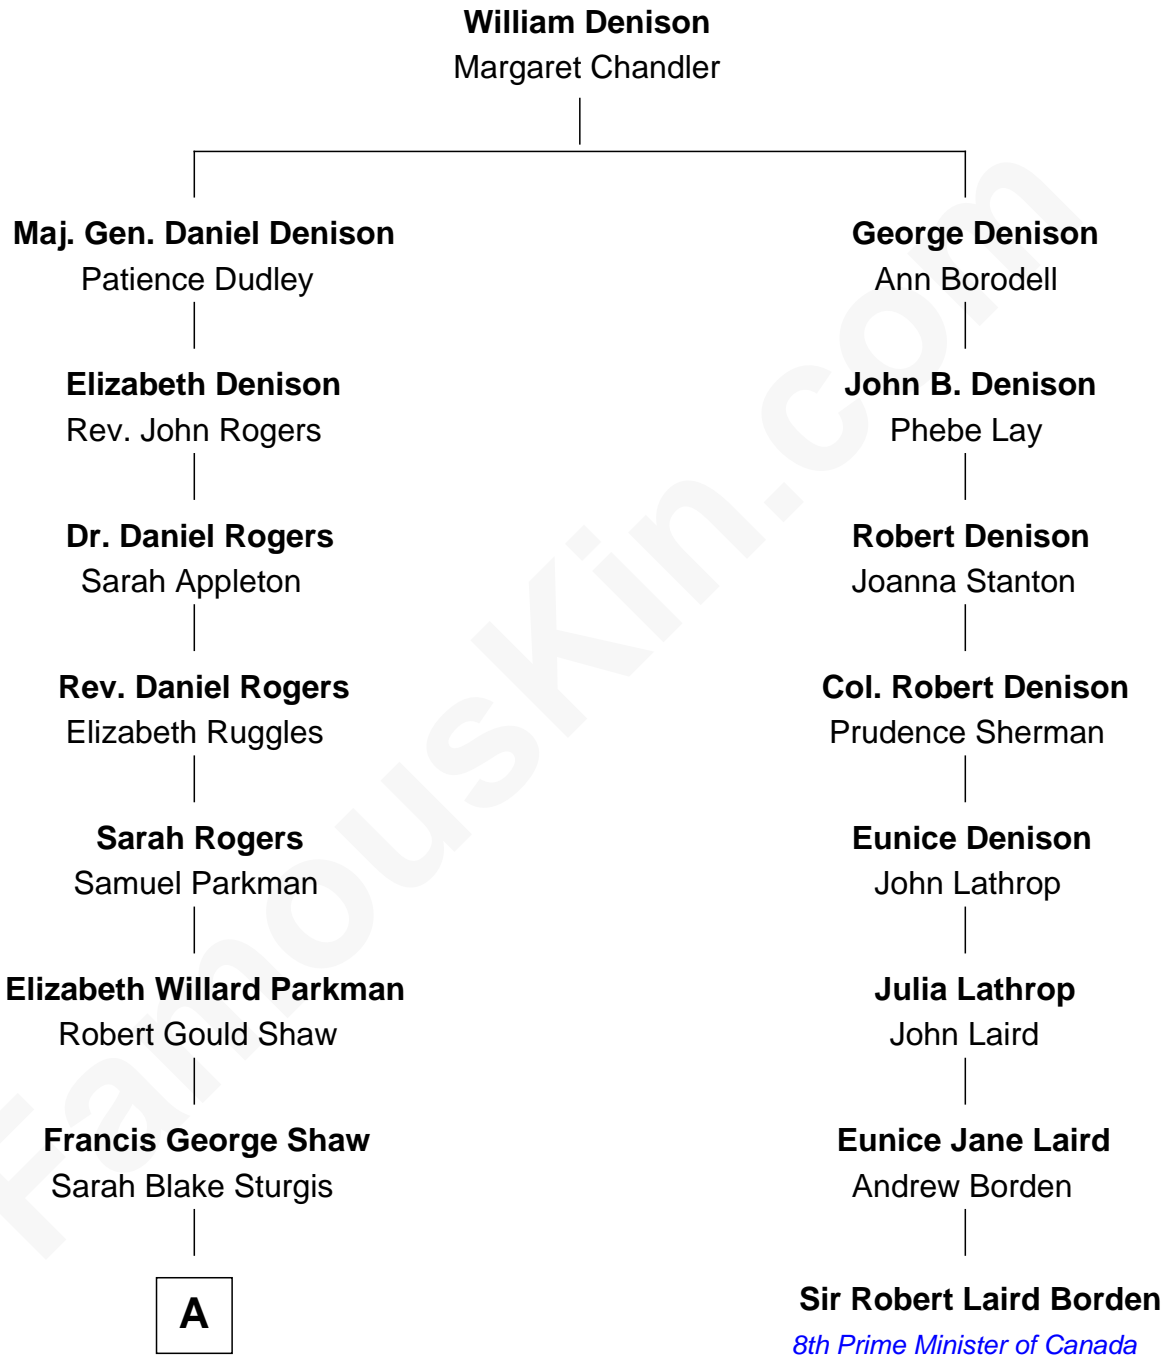

FamousKin.com Relationship Chart of

Kyra Sedgwick

TV and Movie Actress

7th cousin 4 times removed of

Sir Robert Laird Borden

8th Prime Minister of Canada

A

—
Susanna Shaw
Robert Bowne Minturn

—
Sarah May Minturn
Henry Dwight Sedgwick

—
Robert Minturn Sedgwick
Helen Peabody

—
Henry Dwight Sedgwick
Patricia Ann Rosenwald

—
Kyra Sedgwick
TV and Movie Actress