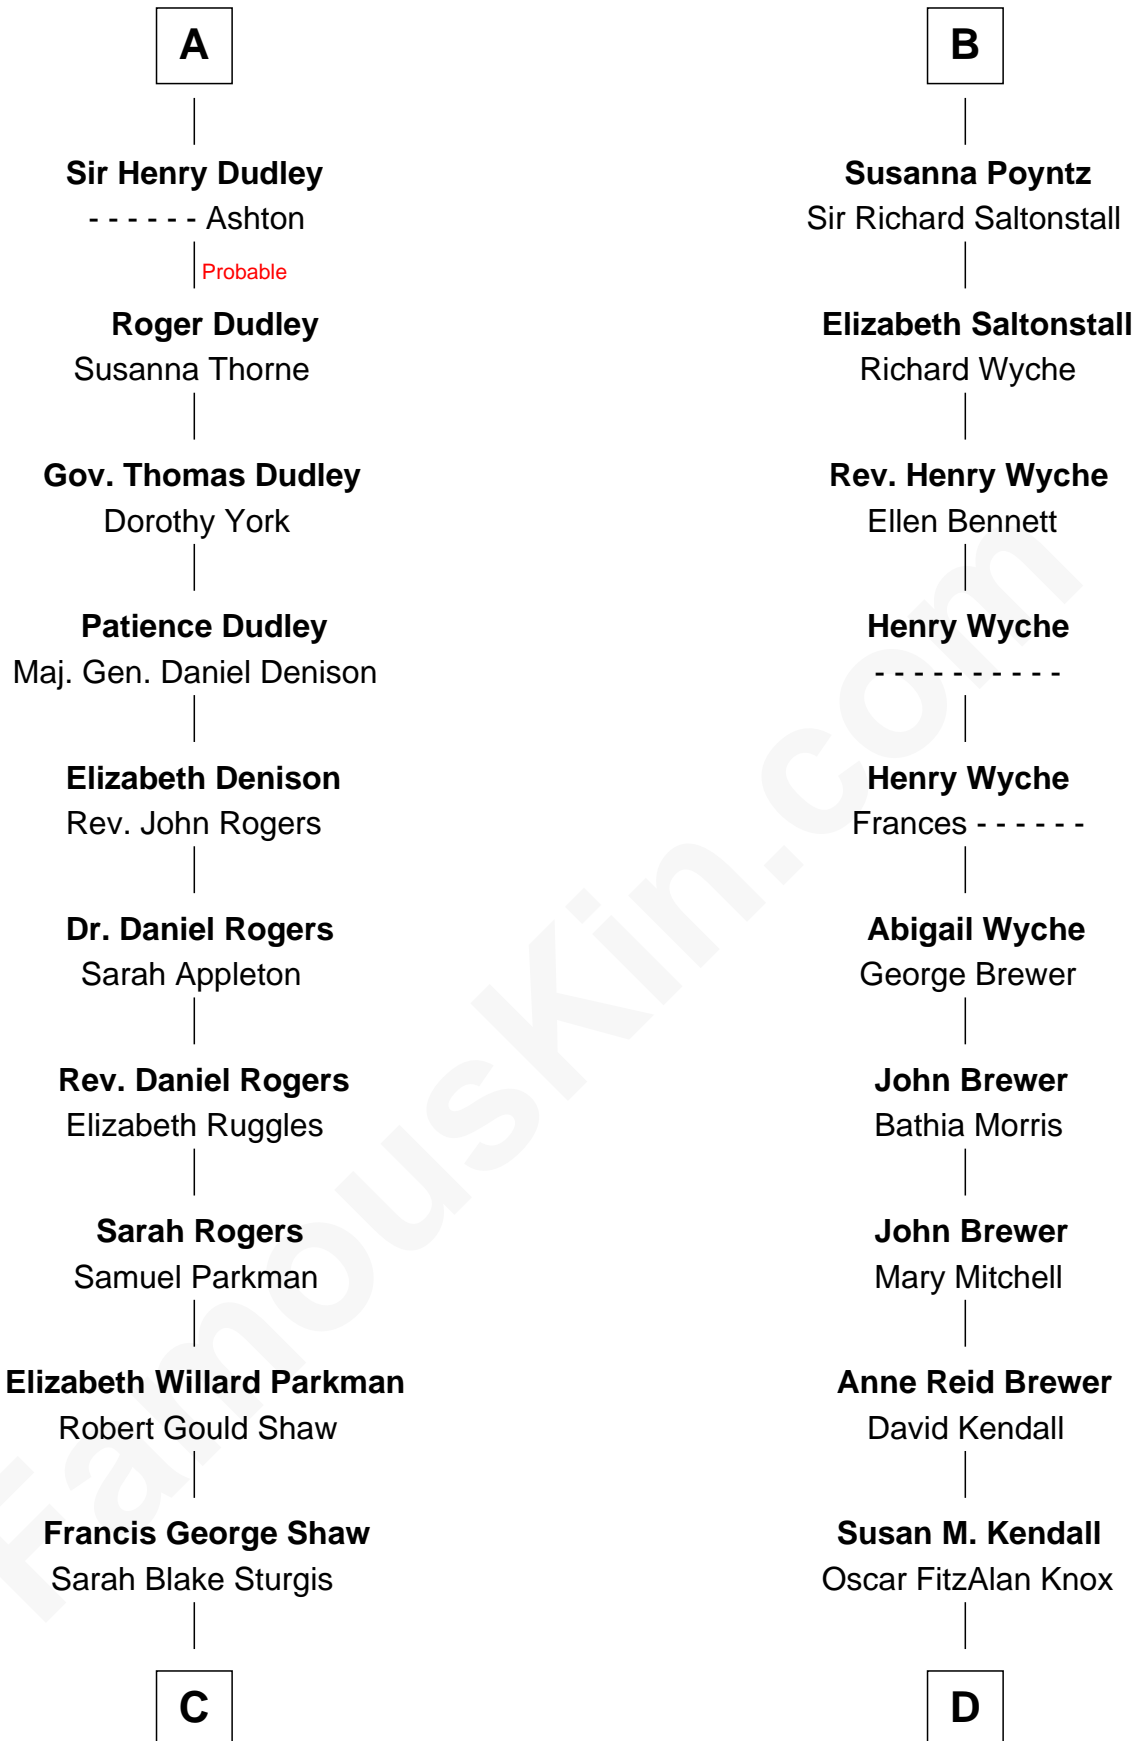

FamousKin.com Relationship Chart of

Kyra Sedgwick

TV and Movie Actress

20th cousin 1 time removed of

Truman Capote

Author of In Cold Blood

Eudo la Zouche
Milicent de Cantilupe

Eve la Zouche
Sir Maurice de Berkeley

Thomas de Berkeley
Katherine de Clyvedon

Sir John Berkeley
Elizabeth Betteshorne

Elizabeth Berkeley
Sir John Sutton

Sir Edmund Sutton
Joyce Tiptoft

Sir Edward Sutton
Cecily Willoughby

Sir John Sutton
Cecily Grey

A

Elizabeth la Zouche
Sir Nicholas Poyntz

Nicholas Poyntz

Pontius Poyntz
Eleanor Baldwin

Sir John Poyntz

John Poyntz
Maud Perth

William Poyntz
Elizabeth Shaw

Thomas Poyntz
Ann Calva

B

C

Susanna Shaw
Robert Bowne Minturn

Sarah May Minturn
Henry Dwight Sedgwick

Robert Minturn Sedgwick
Helen Peabody

Henry Dwight Sedgwick
Patricia Ann Rosenwald

Kyra Sedgwick
TV and Movie Actress

D