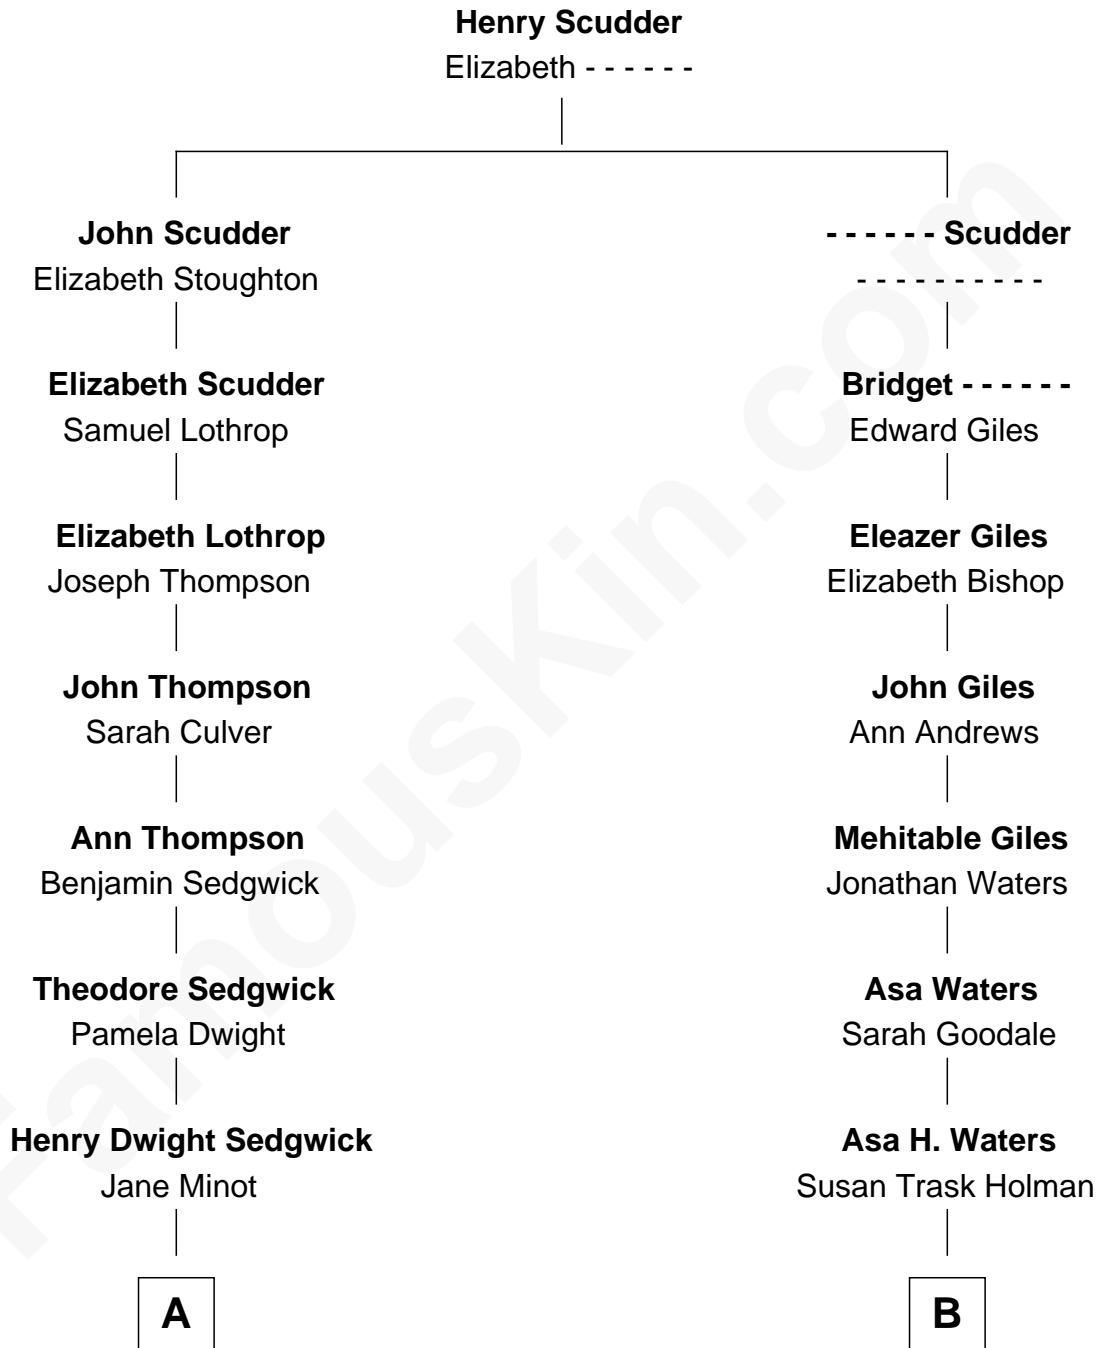

FamousKin.com Relationship Chart of

Kyra Sedgwick

TV and Movie Actress

9th cousin 2 times removed of

William Howard Taft

27th U.S. President

A

Henry Dwight Sedgwick
Henrietta Ellery Sedgwick

Henry Dwight Sedgwick
Sarah May Minturn

Robert Minturn Sedgwick
Helen Peabody

Henry Dwight Sedgwick
Patricia Ann Rosenwald

Kyra Sedgwick
TV and Movie Actress

B

Susan Holman Waters
Samuel Davenport Torrey

Louisa Maria Torrey
Alphonso Taft

William Howard Taft
27th U.S. President

FamousKin.com