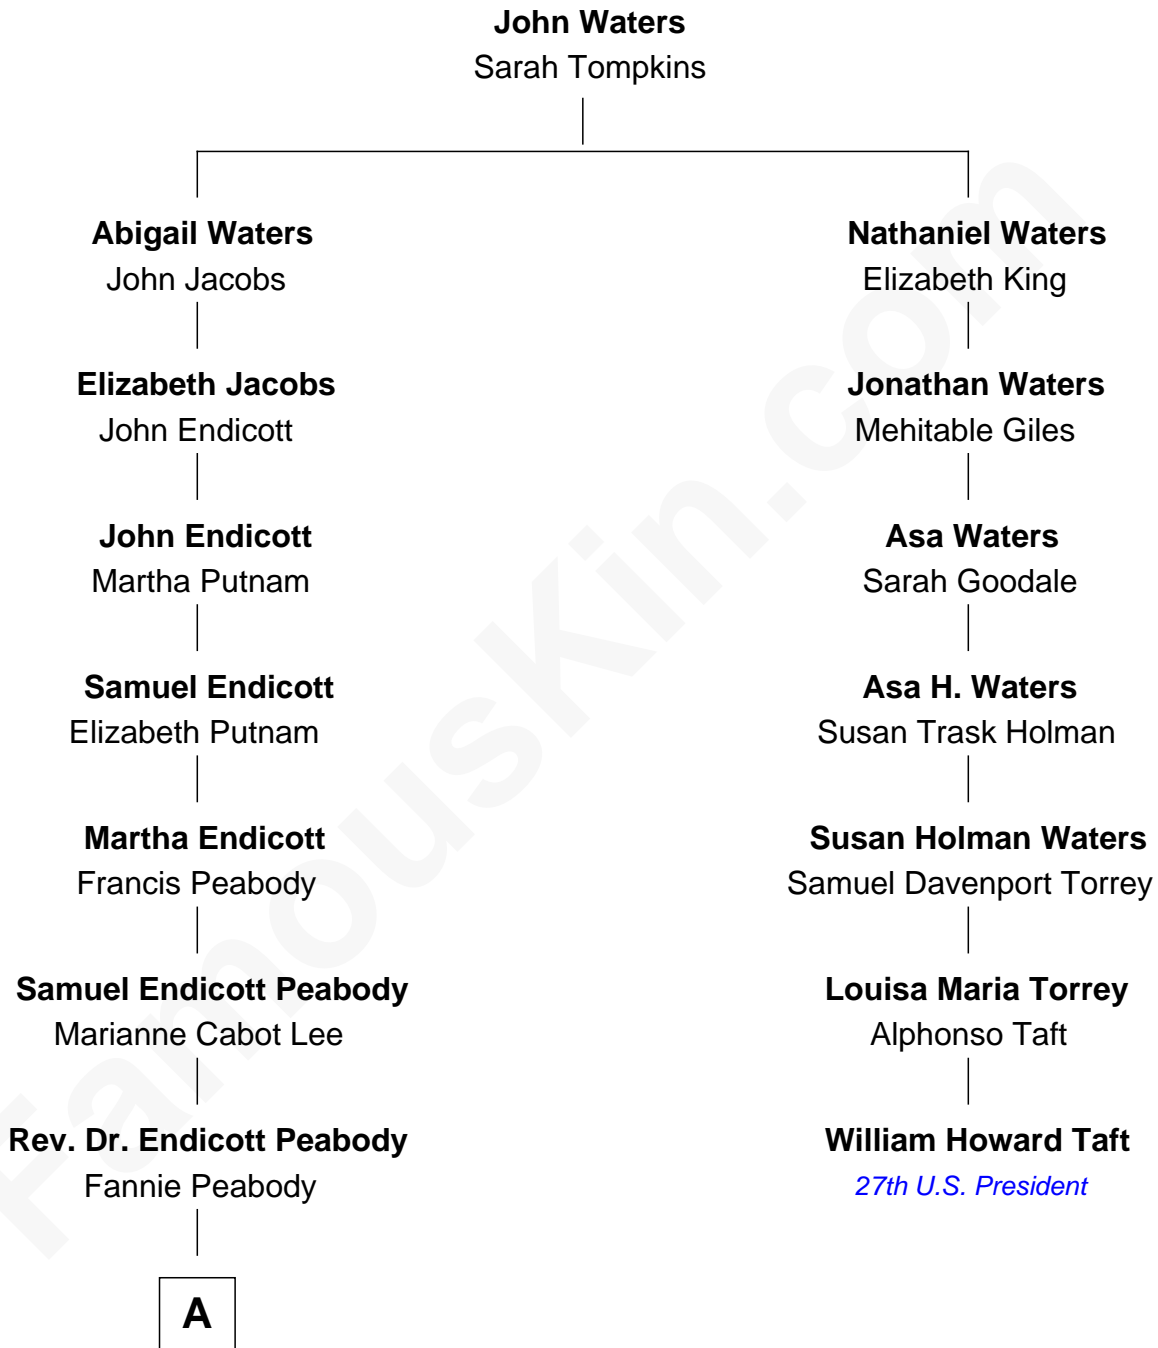

# FamousKin.com Relationship Chart of

**Kyra Sedgwick**

*TV and Movie Actress*

6th cousin 3 times removed of

**William Howard Taft**

*27th U.S. President*

**A**

**Helen Peabody**  
Robert Minturn Sedgwick

**Henry Dwight Sedgwick**  
Patricia Ann Rosenwald

**Kyra Sedgwick**  
*TV and Movie Actress*

FamousKin.com