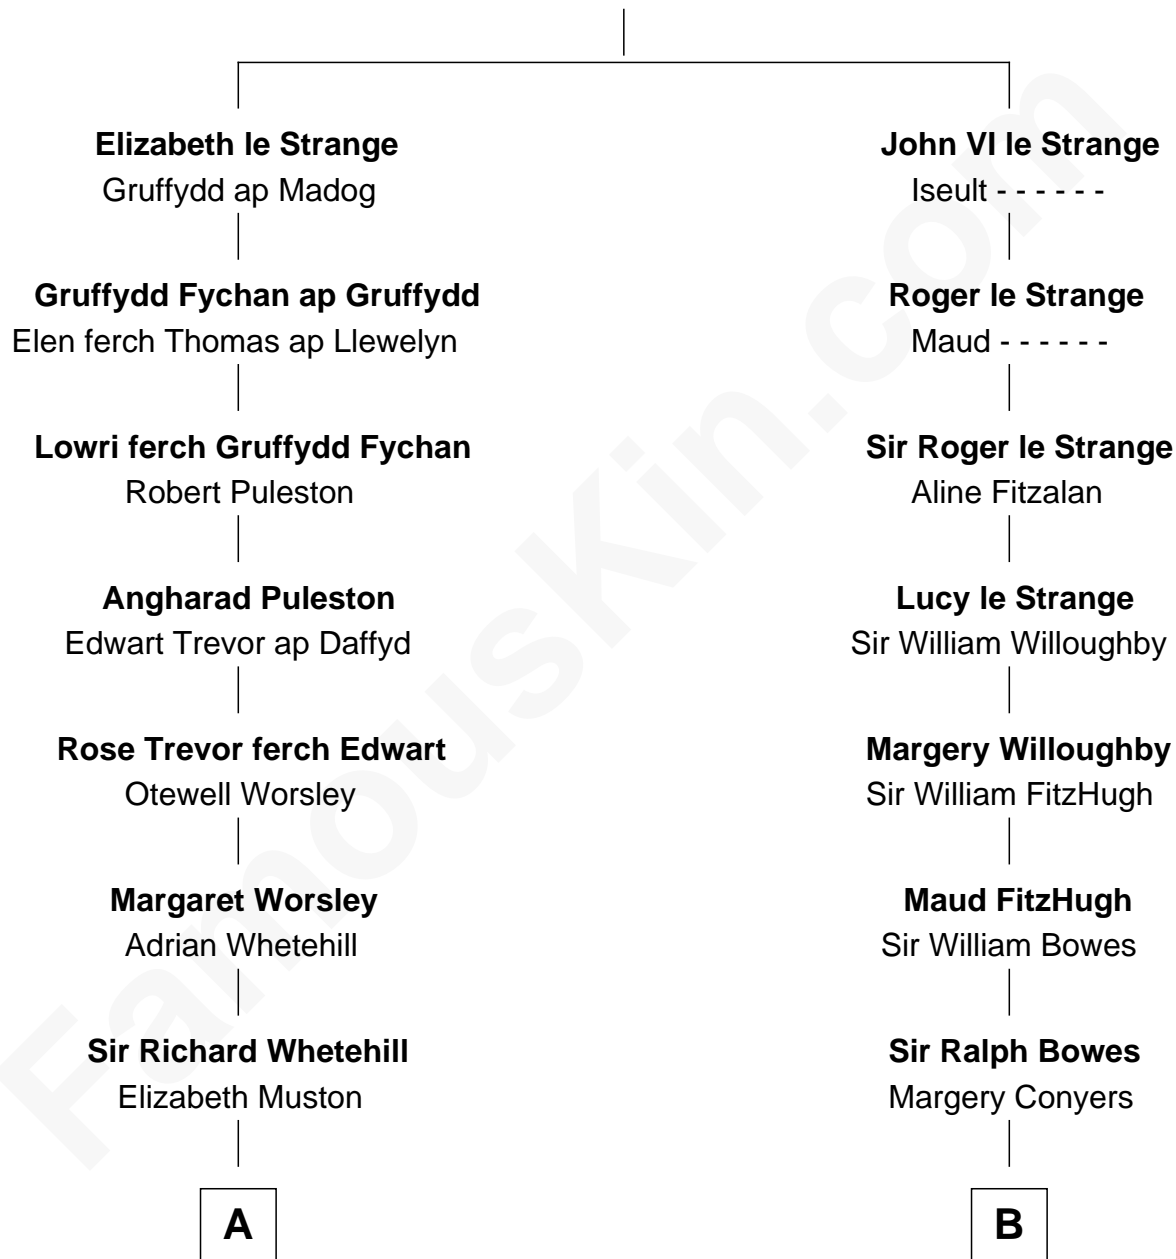

# FamousKin.com Relationship Chart of

**Kyra Sedgwick**

*TV and Movie Actress*

19th cousin 1 time removed of

**William Howard Taft**

*27th U.S. President*

**John V le Strange**

Maud de Walton

**C**

**Sarah May Minturn**  
Henry Dwight Sedgwick

**Robert Minturn Sedgwick**  
Helen Peabody

**Henry Dwight Sedgwick**  
Patricia Ann Rosenwald

**Kyra Sedgwick**  
*TV and Movie Actress*

**D**

**Peter Rawson Taft**  
Sylvia Howard

**Alphonso Taft**  
Louisa Maria Torrey

**William Howard Taft**  
*27th U.S. President*