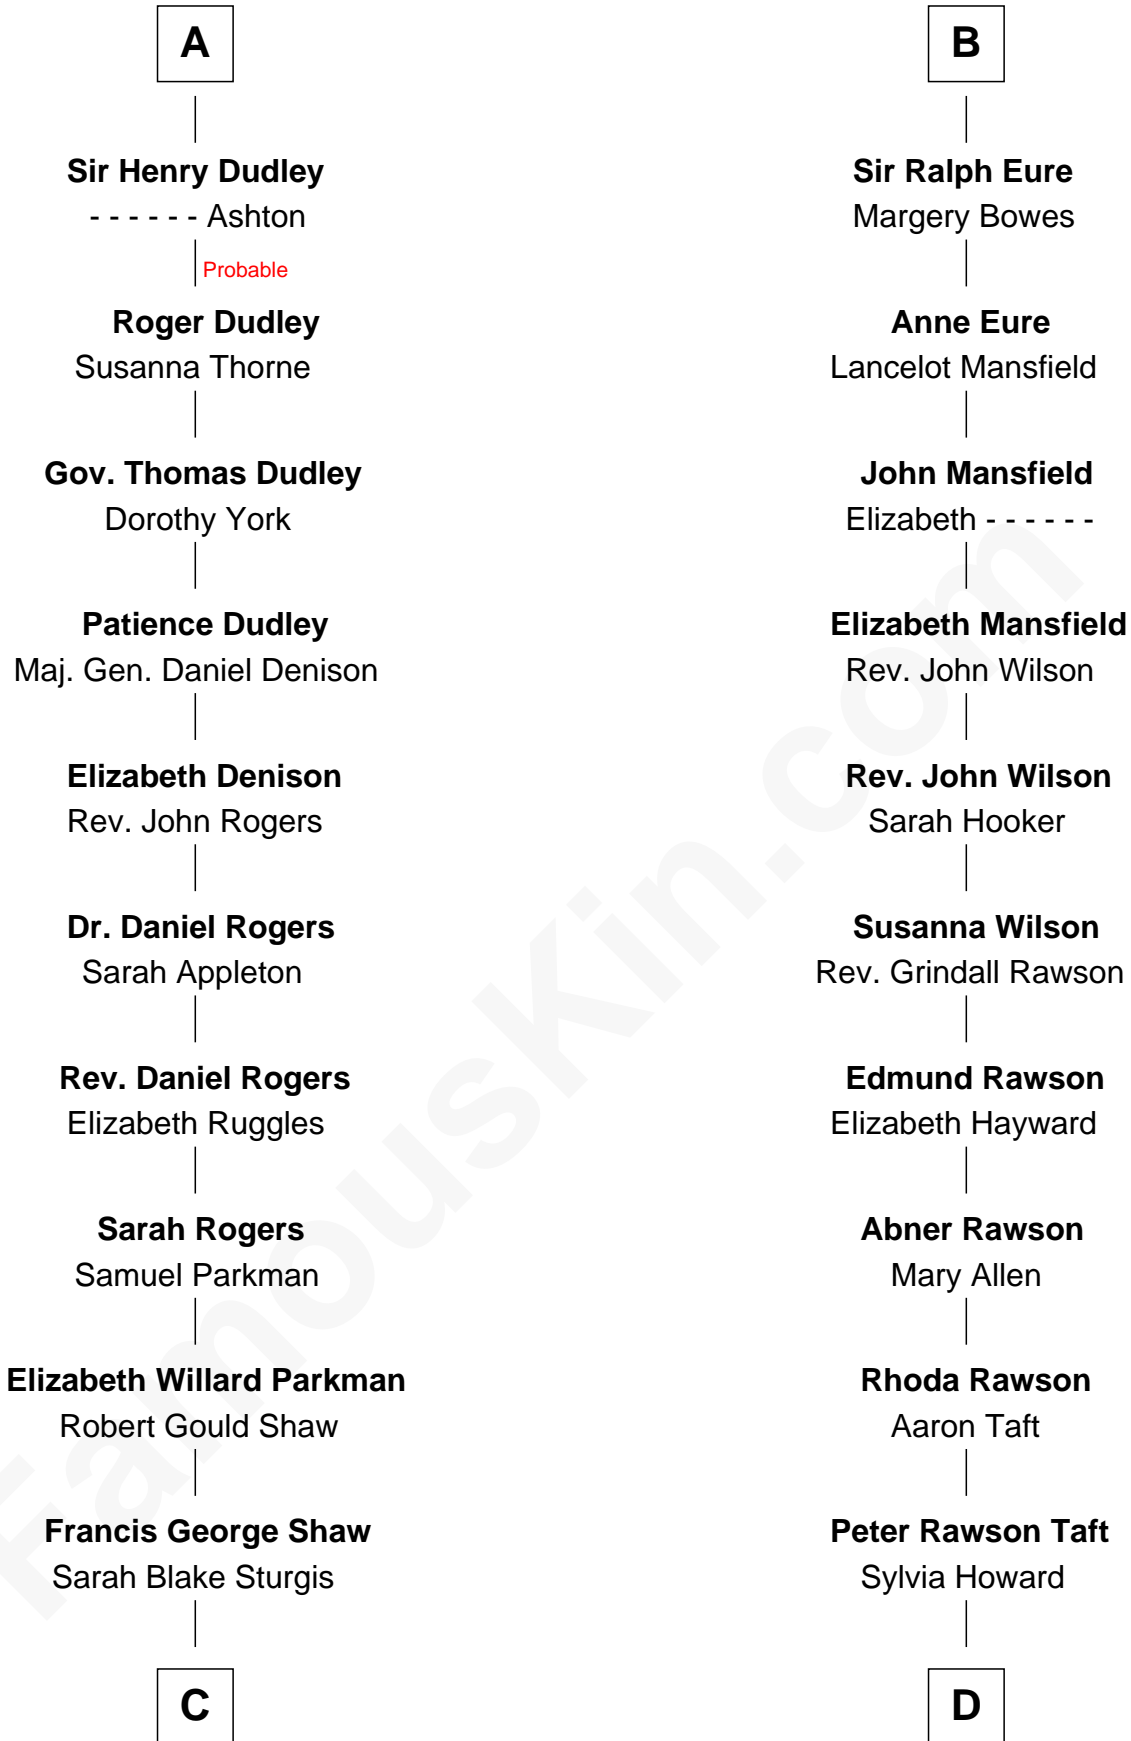

## Relationship Chart of

**Kyra Sedgwick**

*TV and Movie Actress*

18th cousin 3 times removed of

**William Howard Taft**

*27th U.S. President*

**Sir William de Ros**  
Margery de Badlesmere

**Thomas de Ros**  
Beatrice de Stafford

**Margaret de Ros**  
Sir Reynold Grey

**Margaret Grey**  
Sir William Bonville

**William Bonville**  
Elizabeth Harington

**William Bonville**  
Katherine Neville

**Cecily Bonville**  
Thomas Grey

**Cecily Grey**  
Sir John Sutton

**A**

**Maud de Roos**  
John de Welles

**John de Welles**  
Eleanor de Mowbray

**Eudo de Welles**  
Maud de Greystoke

**Sir Lionel de Welles**  
Joan de Waterton

**Cecily de Welles**  
Sir Robert Willoughby

**Sir Christopher Willoughby**  
Margaret Jenney

**Elizabeth Willoughby**  
Sir William Eure

**B**

**C**

**Susanna Shaw**  
Robert Bowne Minturn

**Sarah May Minturn**  
Henry Dwight Sedgwick

**Robert Minturn Sedgwick**  
Helen Peabody