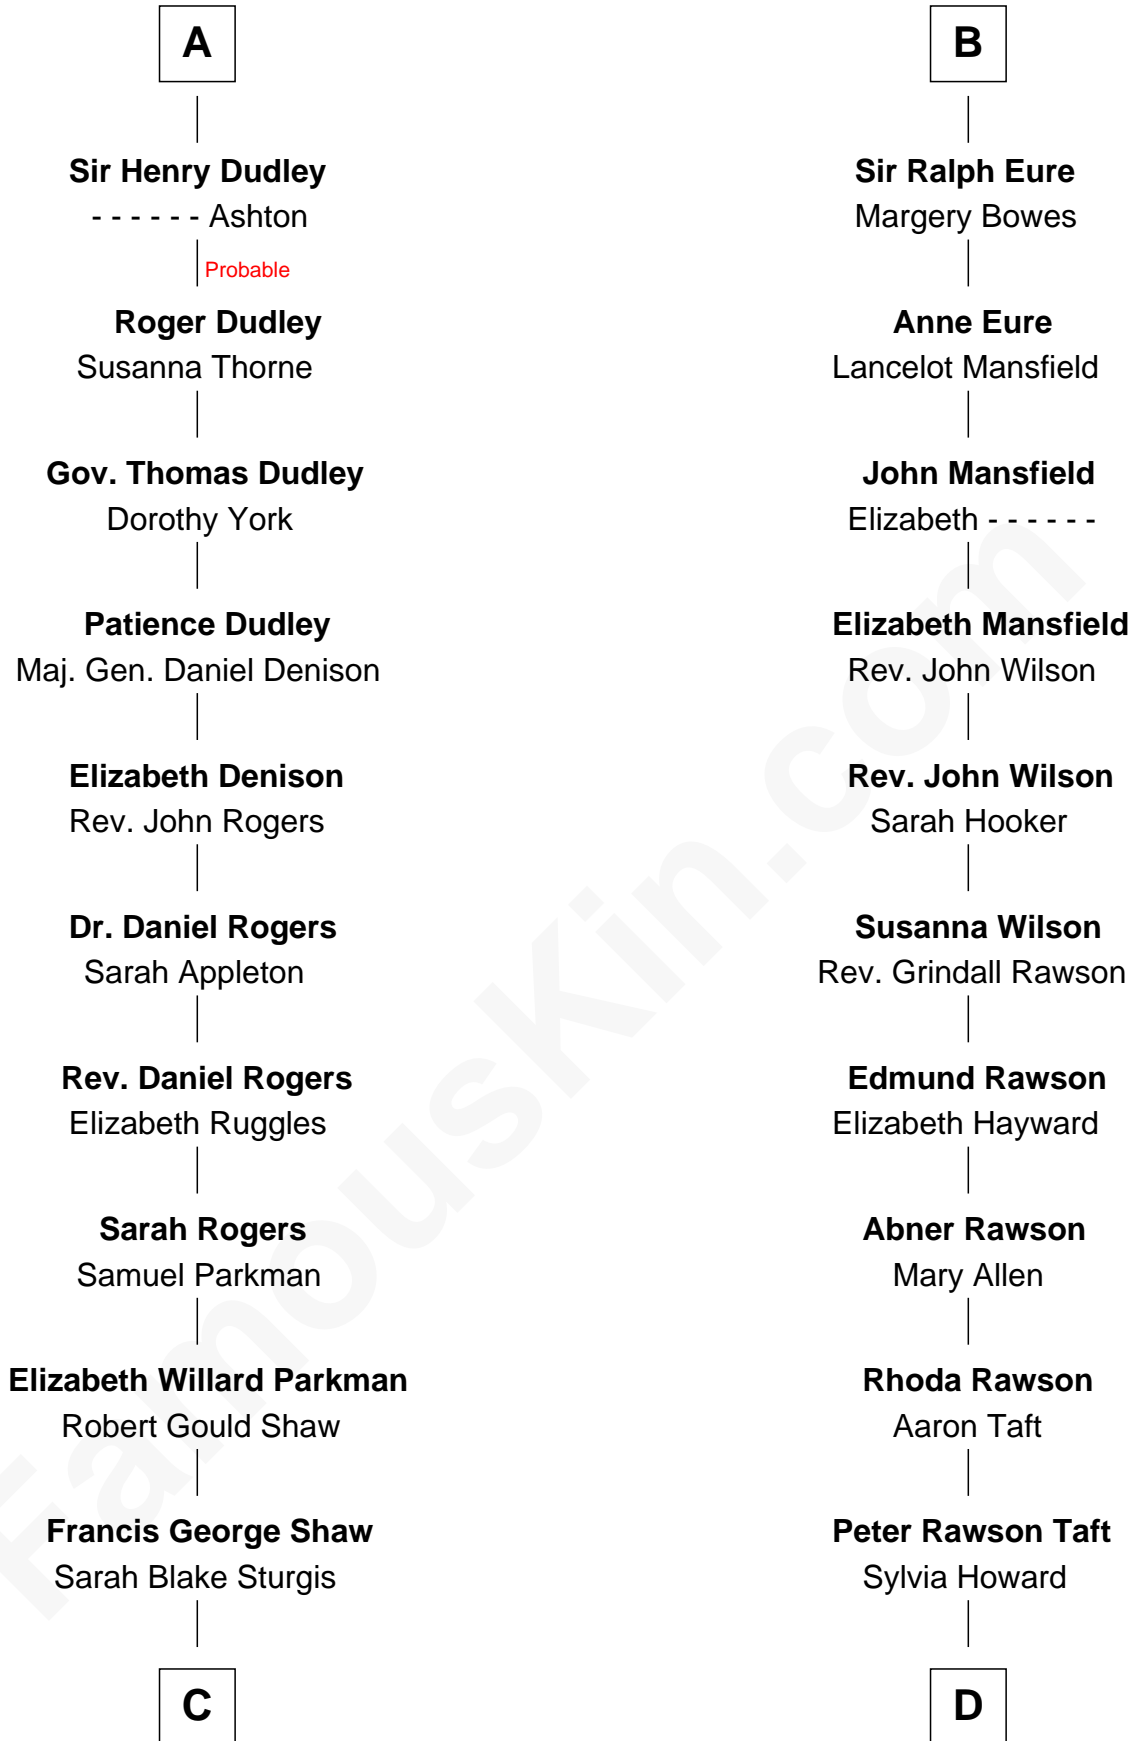

FamousKin.com Relationship Chart of

Kyra Sedgwick

TV and Movie Actress

18th cousin 3 times removed of

William Howard Taft

27th U.S. President

Margaret de Audley

Ralph de Stafford

Beatrice de Stafford

Thomas de Ros

Margaret de Ros

Sir Reynold Grey

Margaret Grey

Sir William Bonville

William Bonville

Elizabeth Harington

Anne Gascoigne

Muriel Hastings

Sir Ralph Eure

Sir William Eure

Elizabeth Willoughby

B

C

Susanna Shaw
Robert Bowne Minturn

Sarah May Minturn
Henry Dwight Sedgwick

Robert Minturn Sedgwick
Helen Peabody

Henry Dwight Sedgwick
Patricia Ann Rosenwald

Kyra Sedgwick
TV and Movie Actress

D

Alphonso Taft
Louisa Maria Torrey

William Howard Taft
27th U.S. President