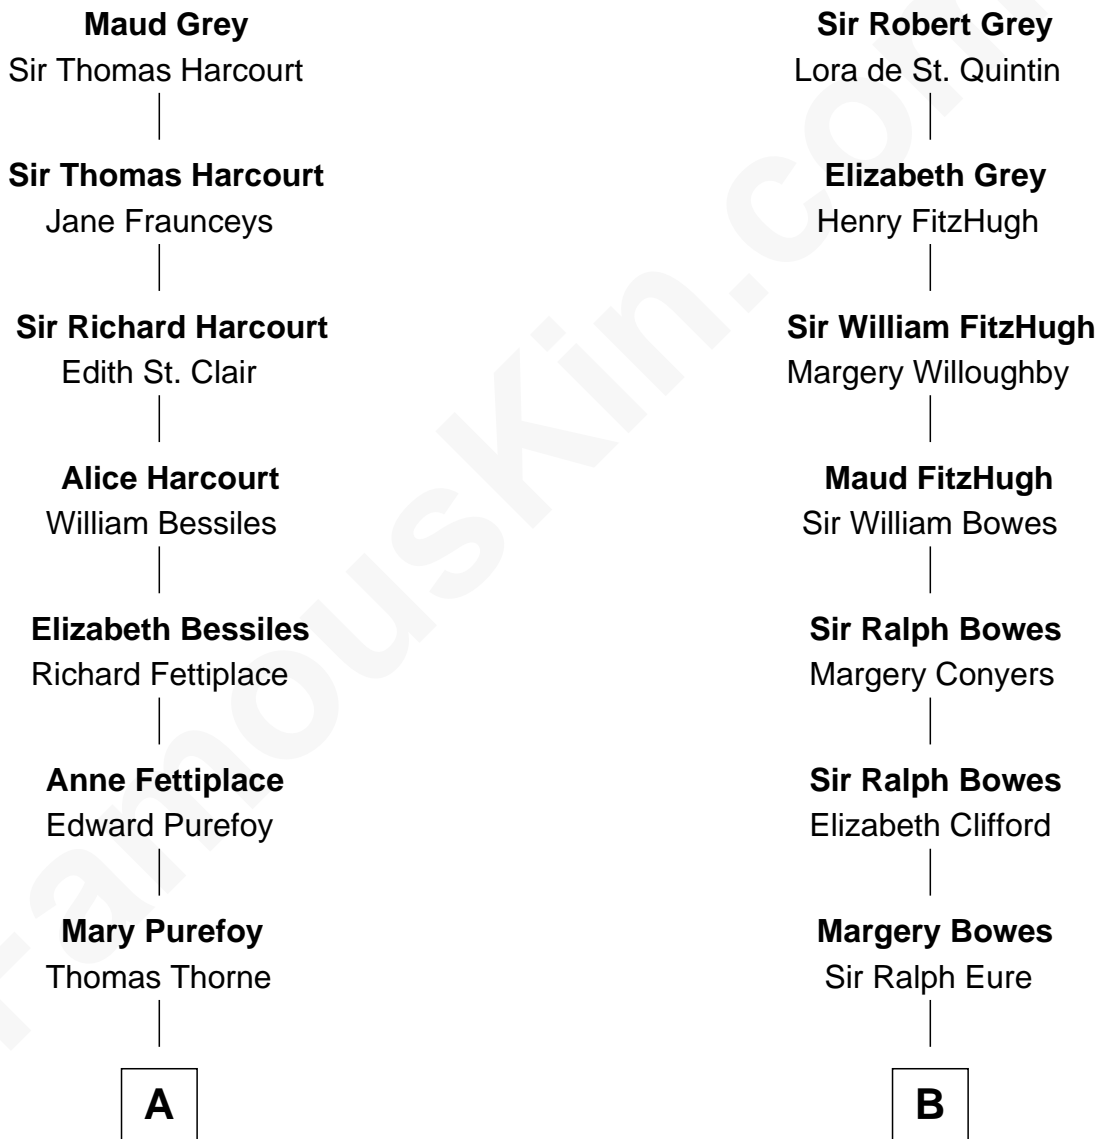

FamousKin.com Relationship Chart of

Kyra Sedgwick

TV and Movie Actress

17th cousin 3 times removed of

William Howard Taft

27th U.S. President

Sir John Grey

Avice Marmion