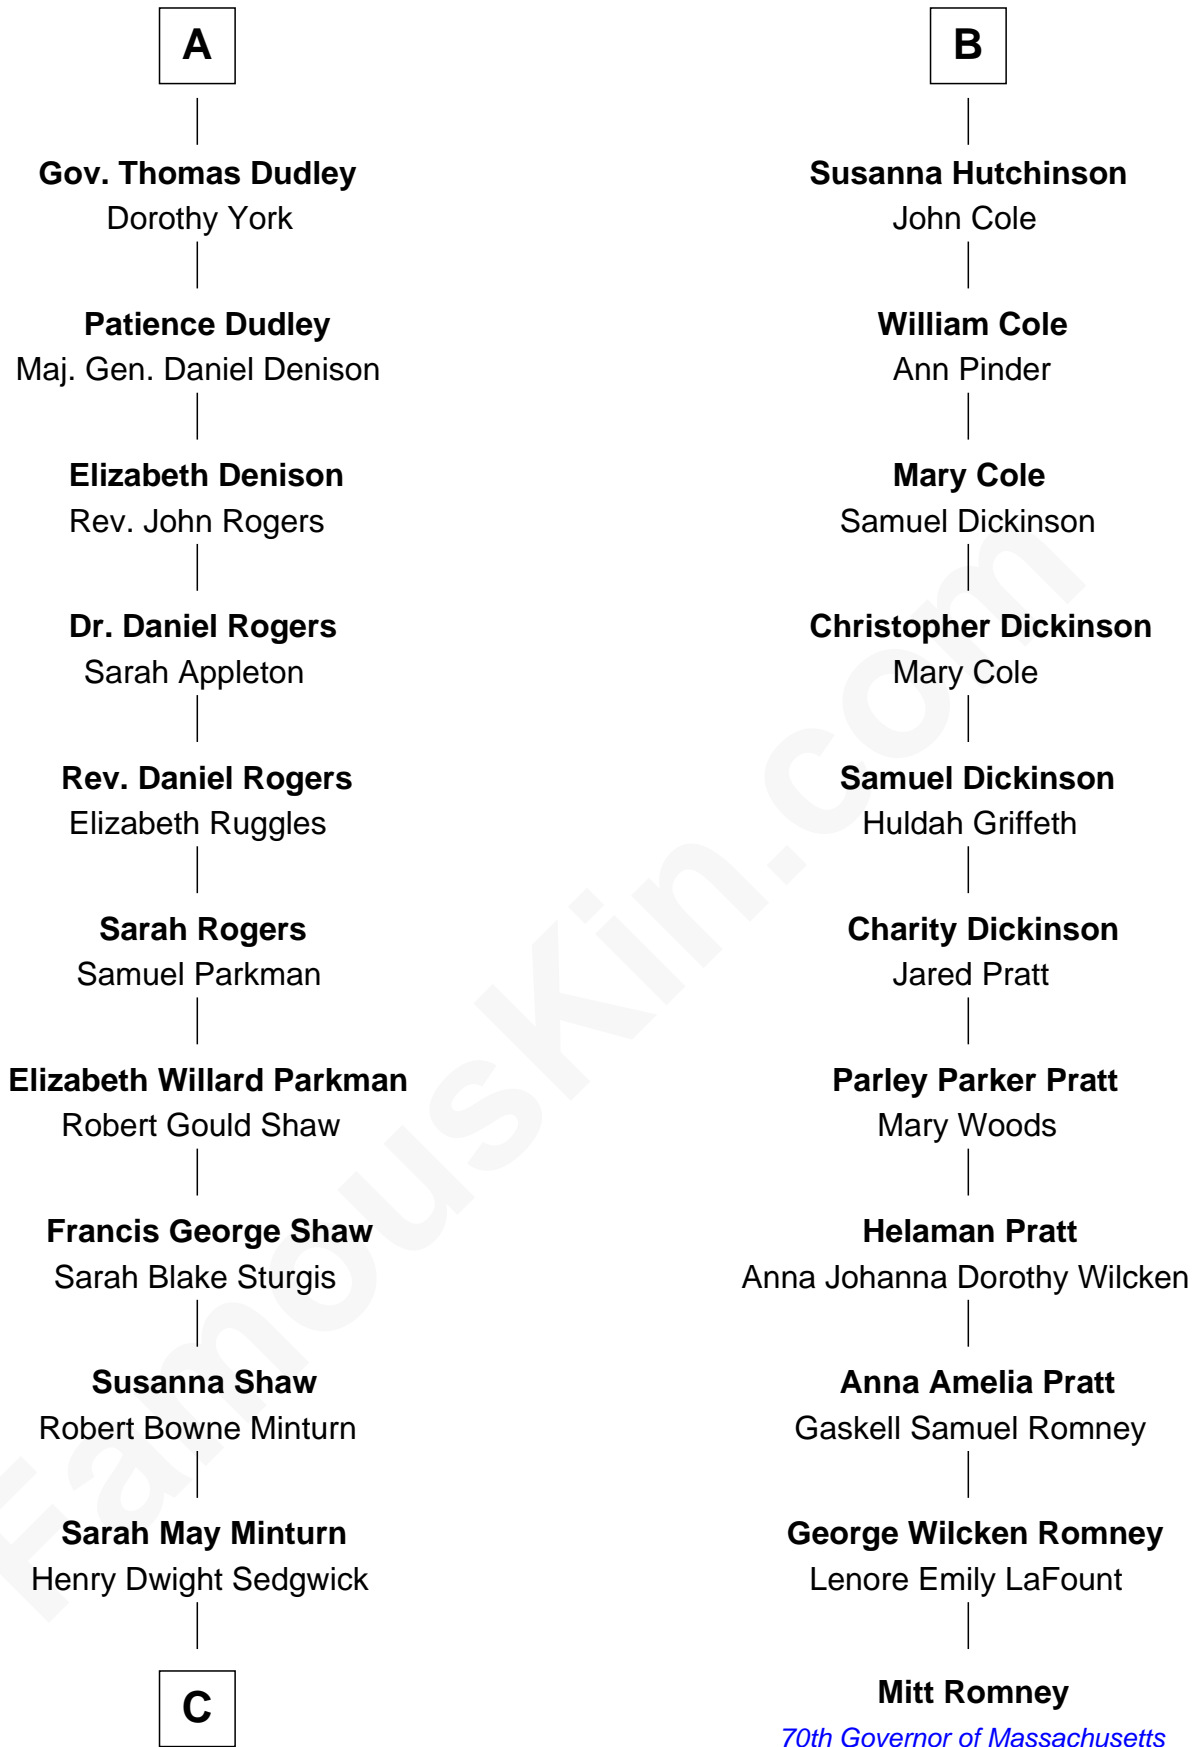

## Relationship Chart of

**Kyra Sedgwick**

*TV and Movie Actress*

17th cousin 2 times removed of

**Mitt Romney**

*70th Governor of Massachusetts*

**Sir Walter Blount**

Sancha de Ayala

**Sir John Sutton**

Cecily Grey

**Sir Henry Dudley**

----- Ashton

Probable

**Roger Dudley**

Susanna Thorne

**A**

**Sir Thomas Blount**

Margaret de Gresley

**Sir Thomas Blount**

Agnes Hawley

**Anne Blount**

William Marbury

**Robert Marbury**

Katherine Williamson

**William Marbury**

Agnes Lenton

**Rev. Francis Marbury**

Bridget Dryden

**Anne Marbury**

William Hutchinson

**B**

**C**