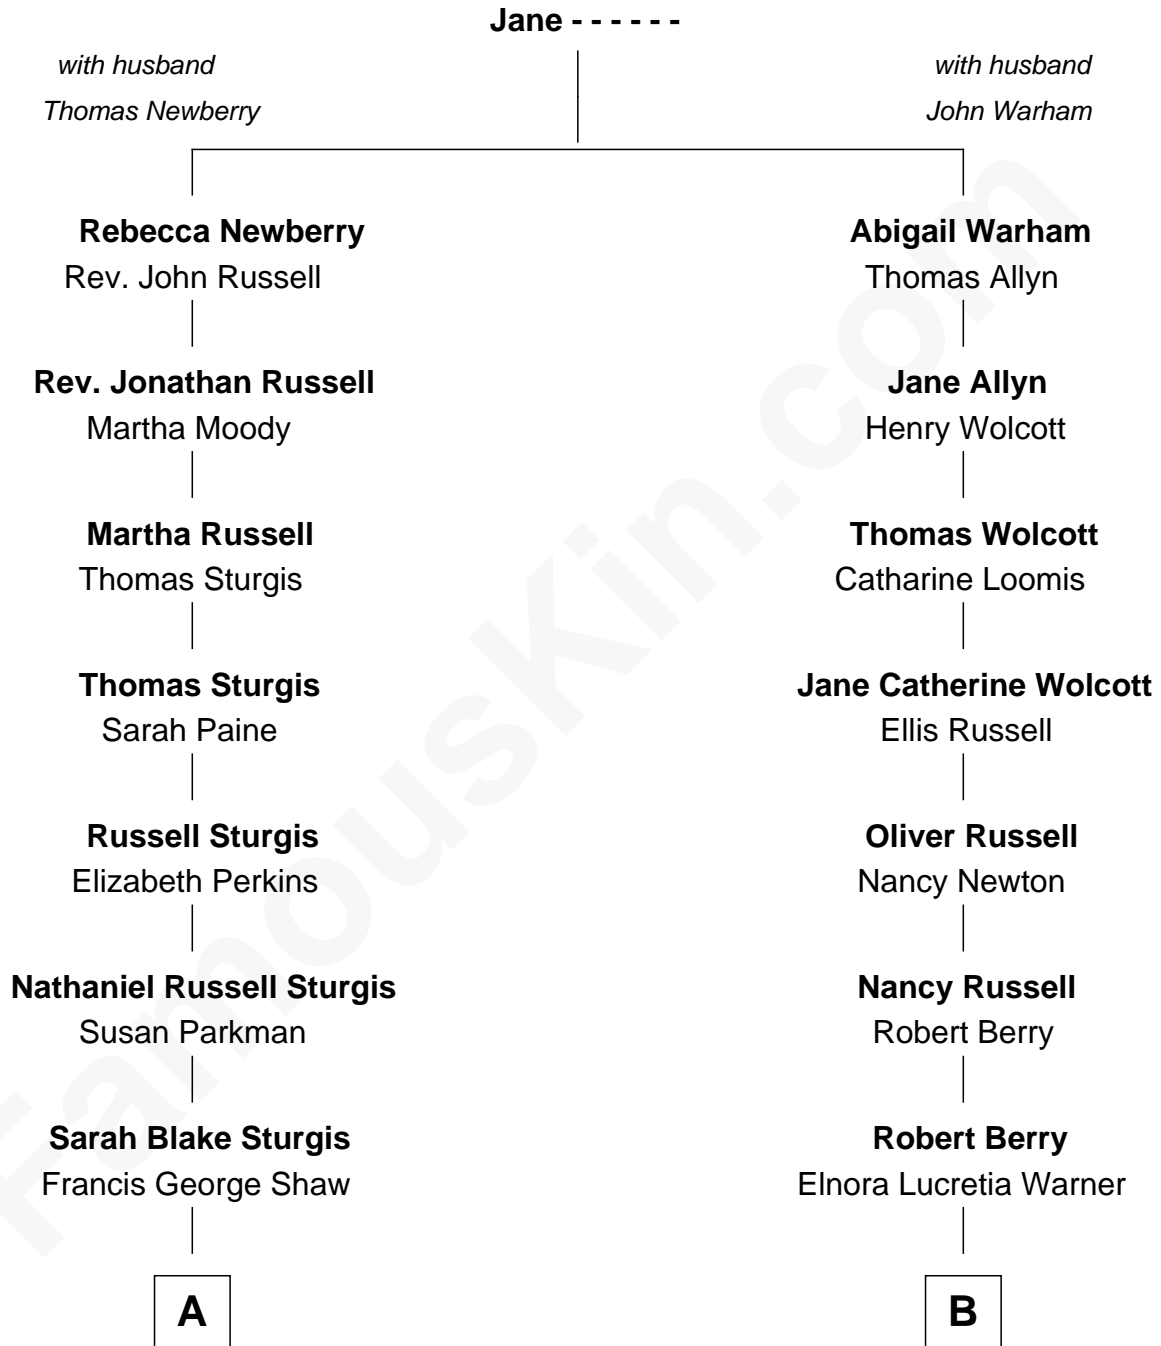

FamousKin.com

Relationship Chart of

Kyra Sedgwick

TV and Movie Actress

10th cousin 1 time removed of

Mitt Romney

70th Governor of Massachusetts

A

Susanna Shaw
Robert Bowne Minturn

Sarah May Minturn
Henry Dwight Sedgwick

Robert Minturn Sedgwick
Helen Peabody

Henry Dwight Sedgwick
Patricia Ann Rosenwald

Kyra Sedgwick
TV and Movie Actress

B

Rosetta Mary Berry
Charles Edward Robison

Alma Luella Robison
Harold Arundel LaFount

Lenore Emily LaFount
George Wilcken Romney

Mitt Romney
70th Governor of Massachusetts