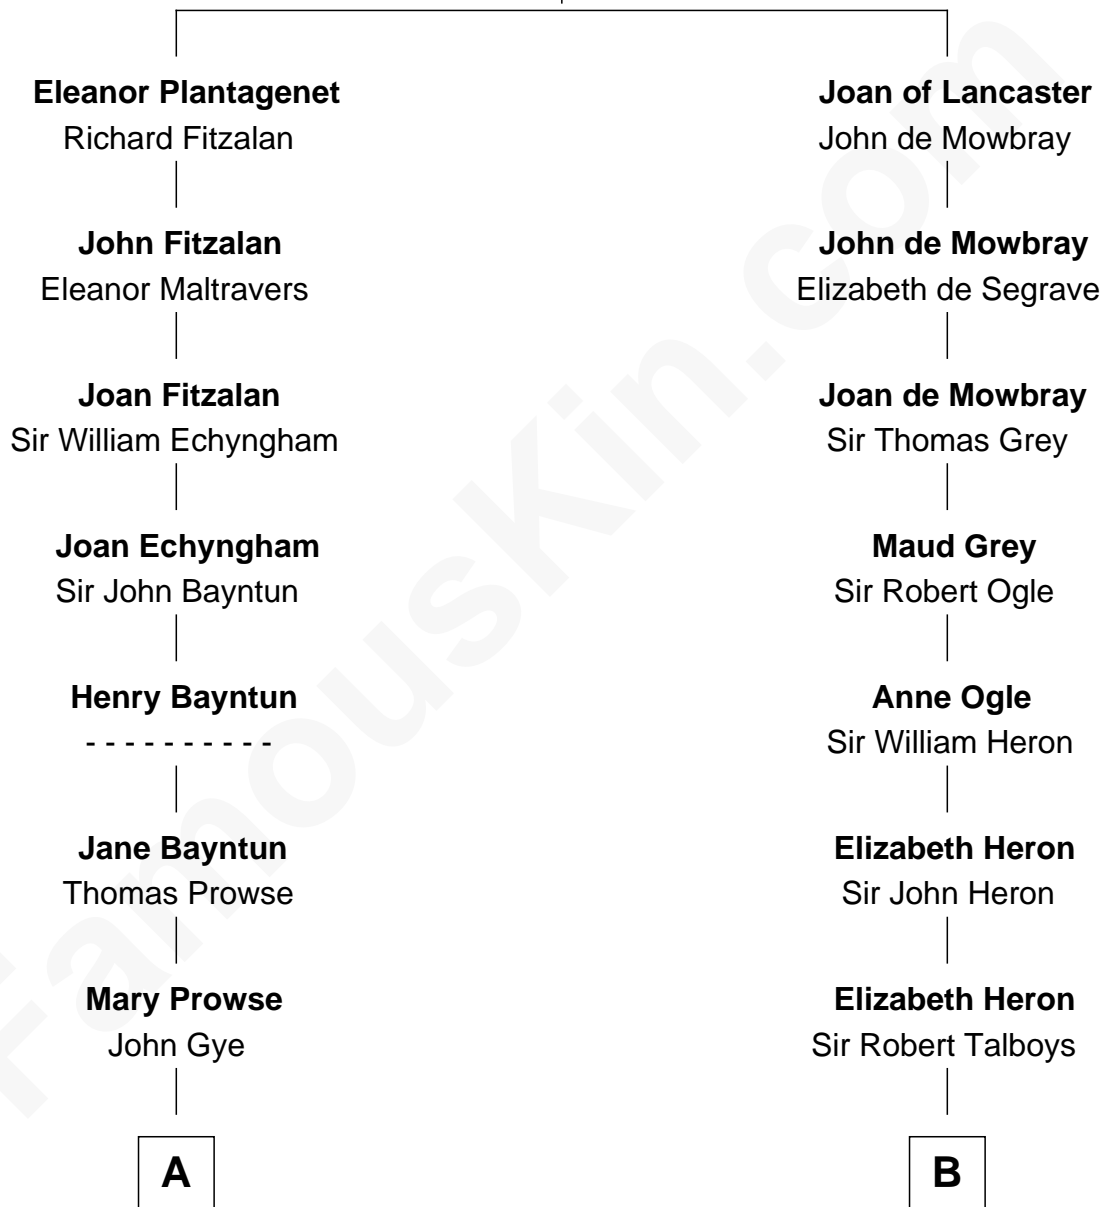

FamousKin.com Relationship Chart of

Kyra Sedgwick

TV and Movie Actress

19th cousin 2 times removed of

Mitt Romney

70th Governor of Massachusetts

Henry Plantagenet
Maud de Chaworth

C

Helen Peabody
Robert Minturn Sedgwick

Henry Dwight Sedgwick
Patricia Ann Rosenwald

Kyra Sedgwick
TV and Movie Actress

D

Clarissa Minerva Duzette
Lewis Robison

Charles Edward Robison
Rosetta Mary Berry

Alma Luella Robison
Harold Arundel LaFount

Lenore Emily LaFount
George Wilcken Romney

Mitt Romney
70th Governor of Massachusetts