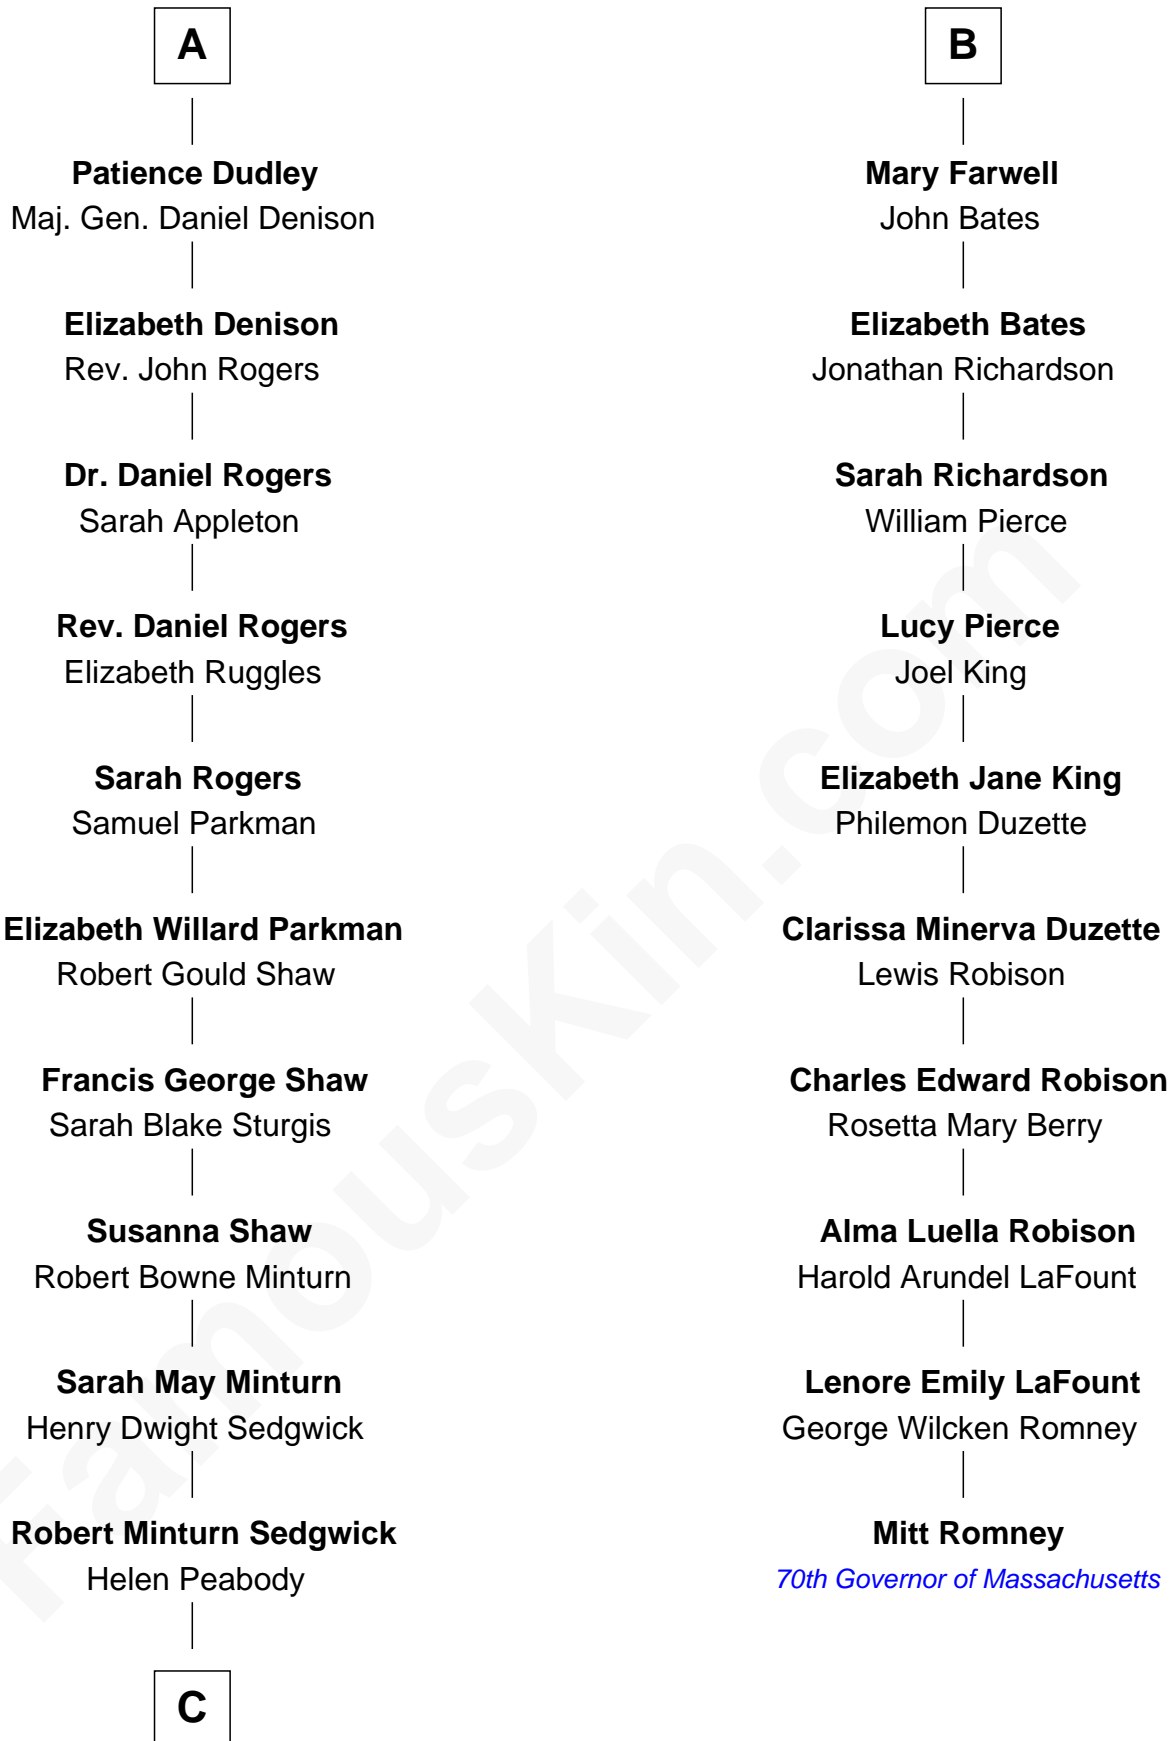

FamousKin.com Relationship Chart of

Kyra Sedgwick

TV and Movie Actress

16th cousin 2 times removed of

Mitt Romney

70th Governor of Massachusetts

Sir William Bonville

Margaret Grey

William Bonville
Elizabeth Harington

William Bonville
Katherine Neville

Cecily Bonville
Thomas Grey

Cecily Grey
Sir John Sutton

Sir Henry Dudley
----- Ashton

Probable

Roger Dudley
Susanna Thorne

Gov. Thomas Dudley
Dorothy York

A

Elizabeth Bonville
William Talboys

Sir Robert Talboys
Elizabeth Heron

Maud Talboys
Sir Robert Tyrwhit

Katharine Tyrwhit
Sir Richard Thimbleby

Elizabeth Thimbleby
Thomas Welby

Richard Welby
Frances Bulkeley

Olive Welby
Henry Farwell

B

C

Henry Dwight Sedgwick

Patricia Ann Rosenwald

Kyra Sedgwick

TV and Movie Actress

FamousKin.com